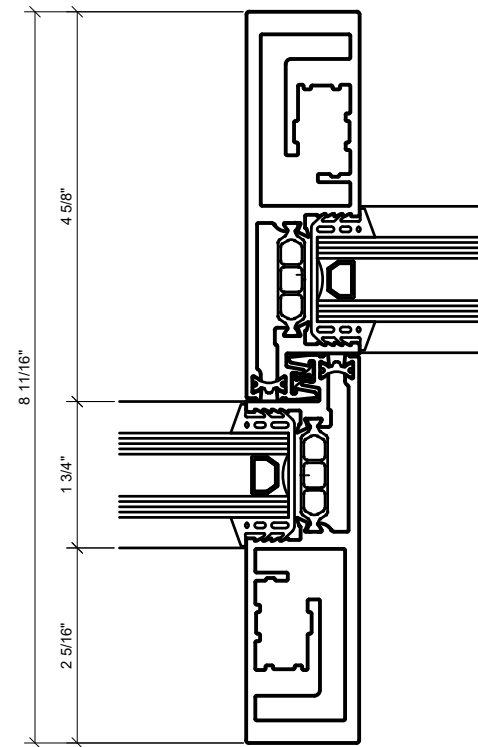

6 INTERLOCKER VERTICAL (EXTERIOR)
1'-0"=1'-0" ARCH REF: N/A