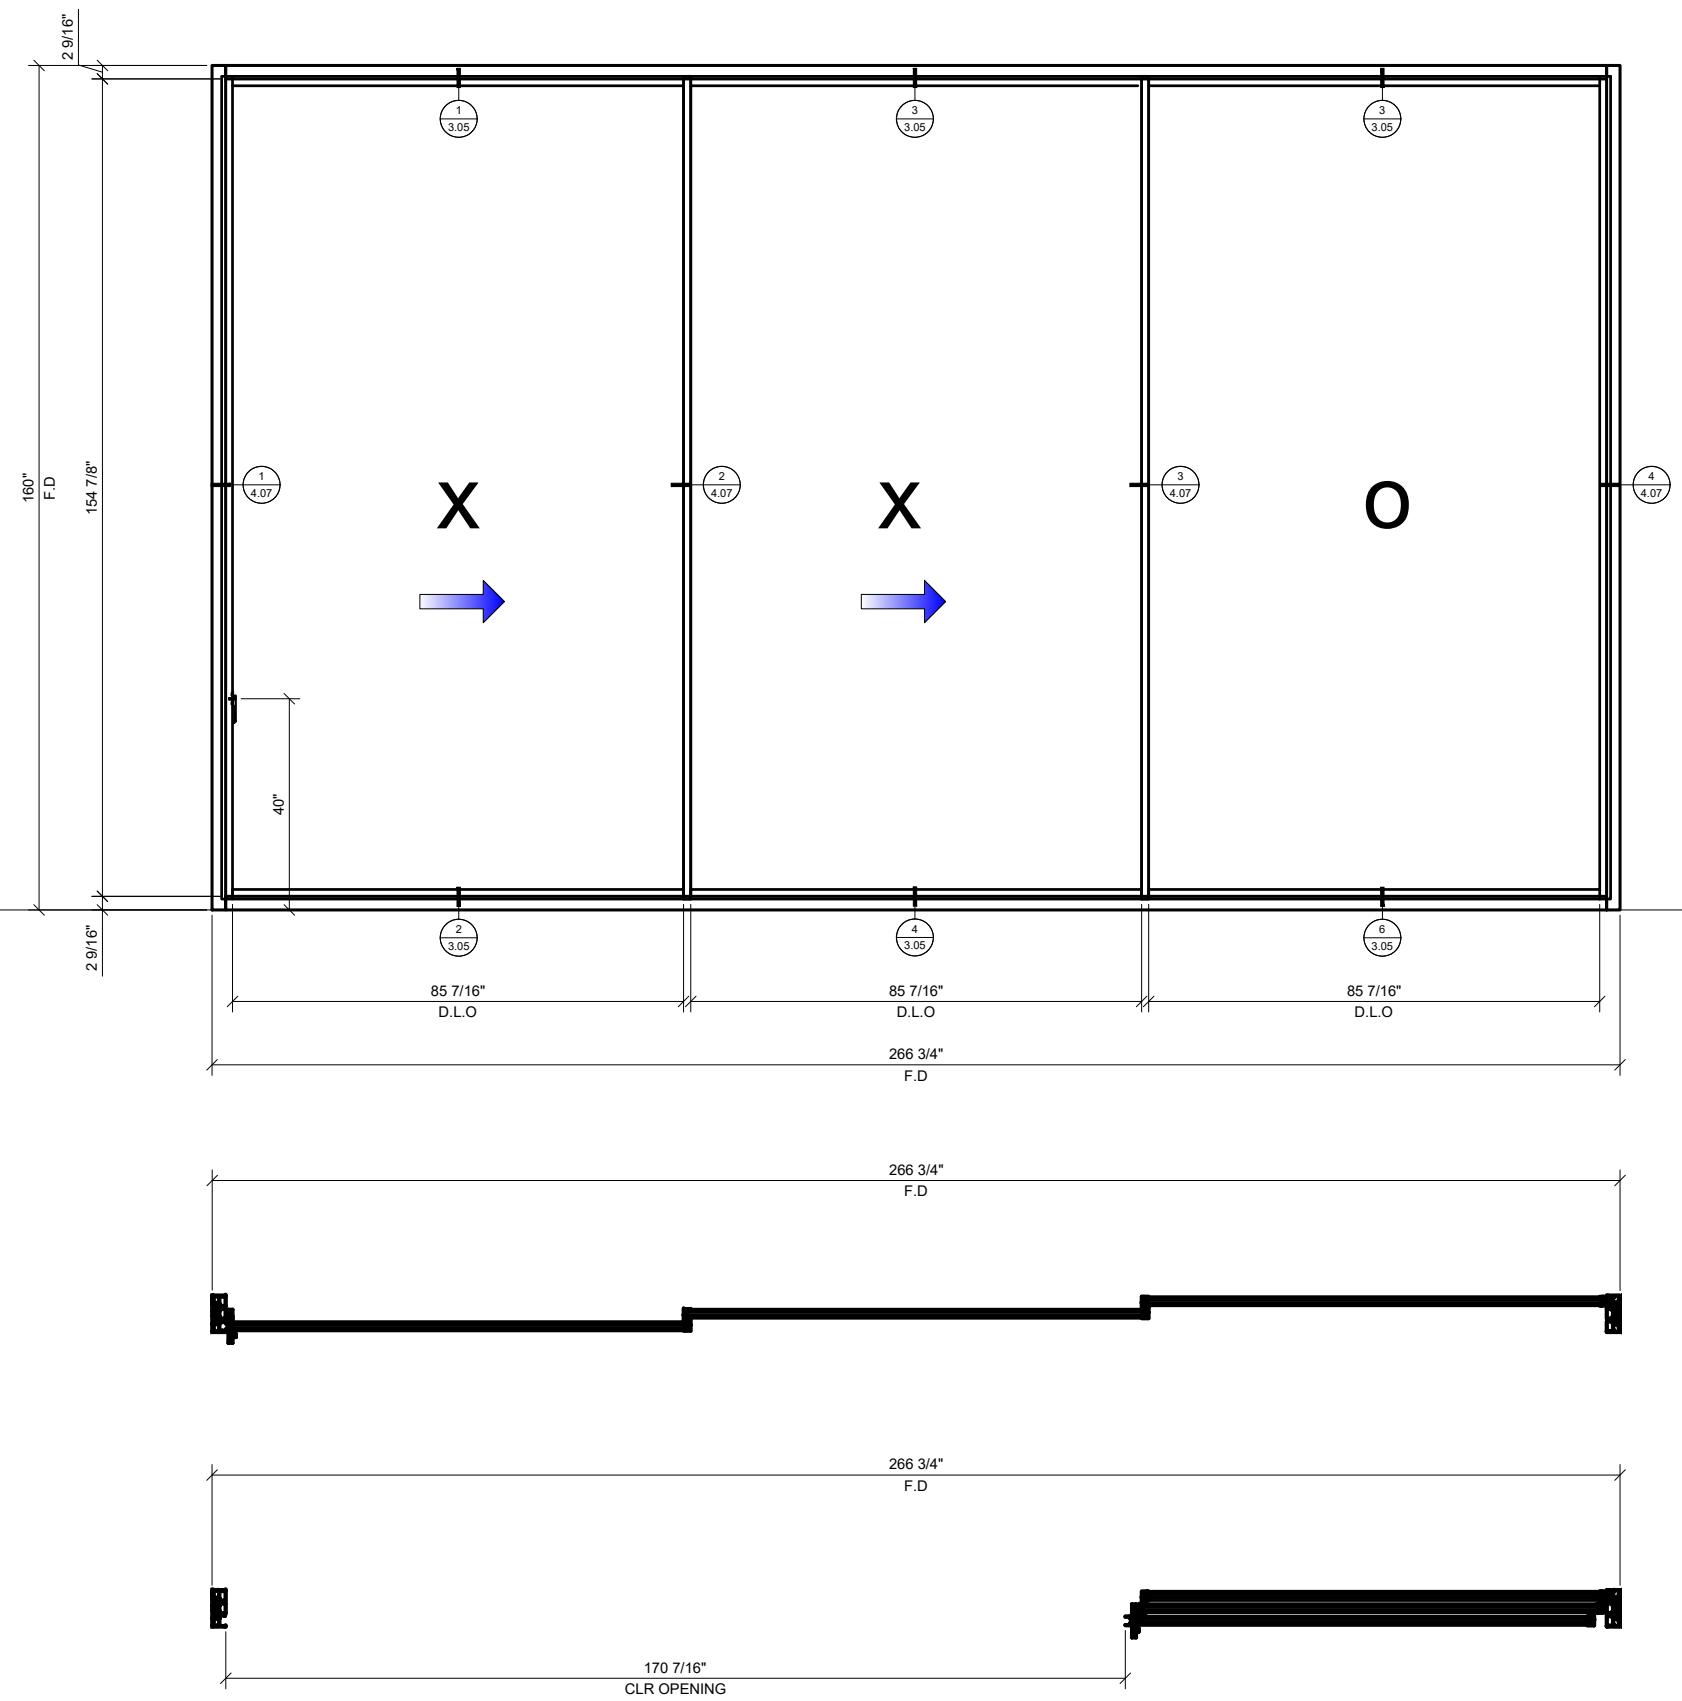

① **XXO - 3 TRACKS CONFIGURATION**
3/4" = 1'-0" ARCH. REF.: N/A

Revisions By:

CRL.
2503 E. Vernon Avenue, Los Angeles, CA 90058-1887
PH (800)-421-6144 FX: 800-587-7501 www.crlaurence.com

Description:
**S100 SERIES
SLIDING DOORS**

Drawn By: HW
Date: 08/12/2020
Scale: AS NOTED
File Name:
S100 SERIES SLIDING DOORS
Sheet

2.07