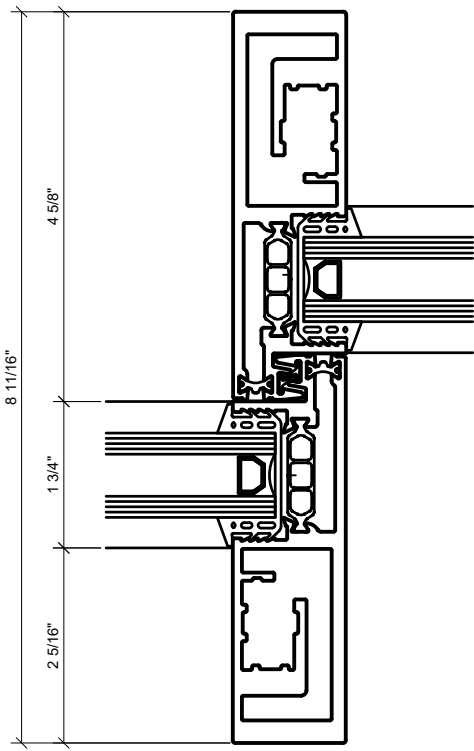

⑤ INTERLOCKER VERTICAL (EXTERIOR)
1'-0"=1'-0" ARCH REF: N/A