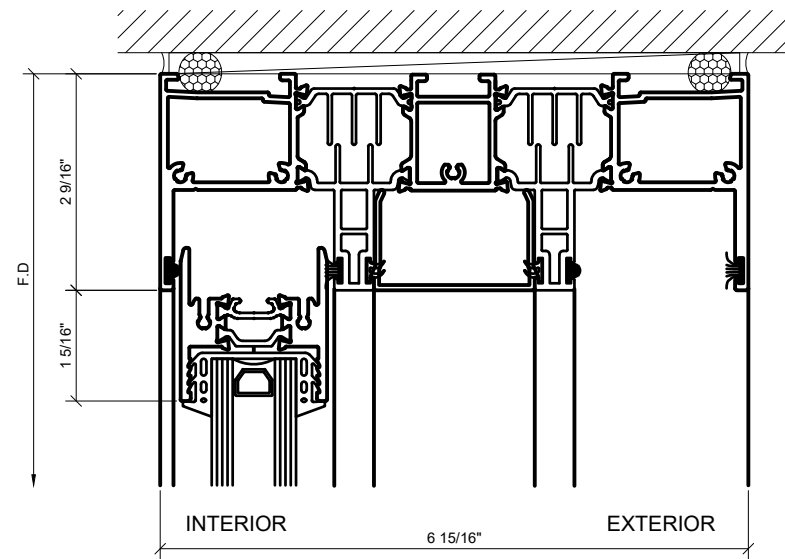

Revisions By:

CRL

Description:
S100 SERIES
SLIDING DOORS

Drawn By: HW
Date: 08/12/2020
Scale: AS NOTED
File Name:
S100 SERIES SLIDING DOORS
Sheet

3.03

① HEAD AT SLIDER OPENING
1'-0"=1'-0" ARCH REF: N/A