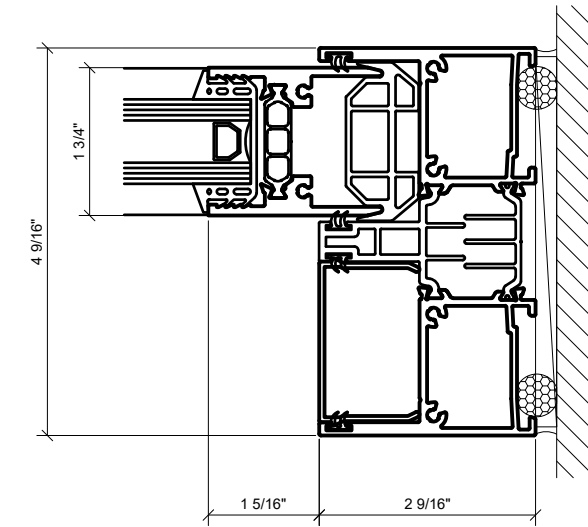

Description:
S100 SERIES
SLIDING DOORS

Drawn By: HW
Date: 08/12/2020
Scale: AS NOTED
File Name:
S100 SERIES SLIDING DOORS
Sheet