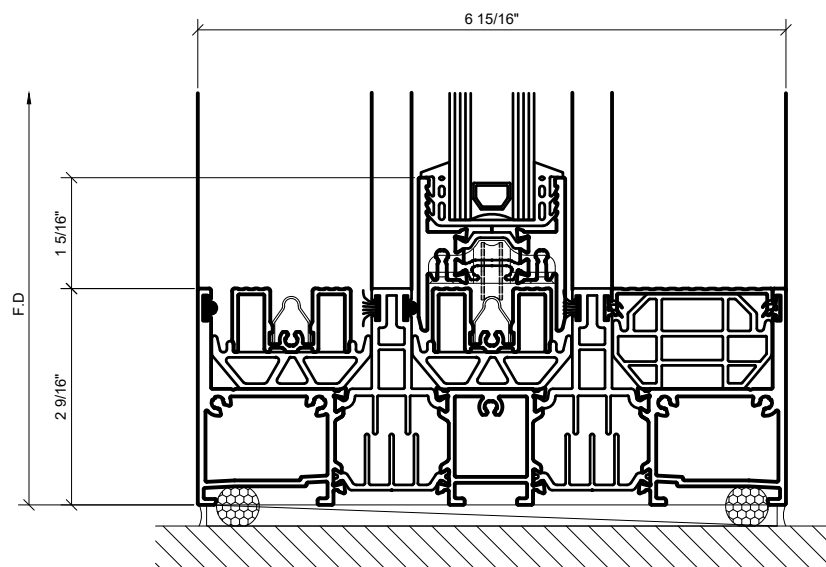

④ SILL AT SLIDER OPENING
1'-0"=1'-0" ARCH REF: N/A