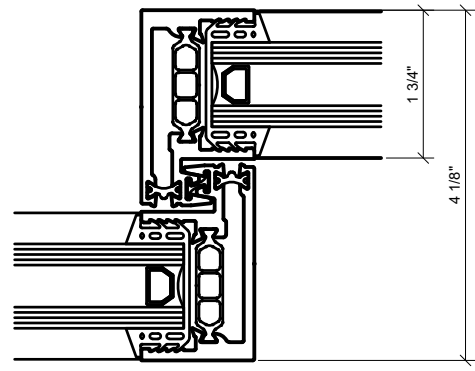

Revisions By:

CRL.

2503 E. Vernon Avenue, Los Angeles, CA 90058-1887
PH (800)-421-6144 FX: 800-587-7501 www.crlaurence.com

Description:
S100 SERIES
SLIDING DOORS

Drawn By: HW
Date: 08/12/2020
Scale: AS NOTED
File Name:
S100 SERIES SLIDING DOORS
Sheet

4.04