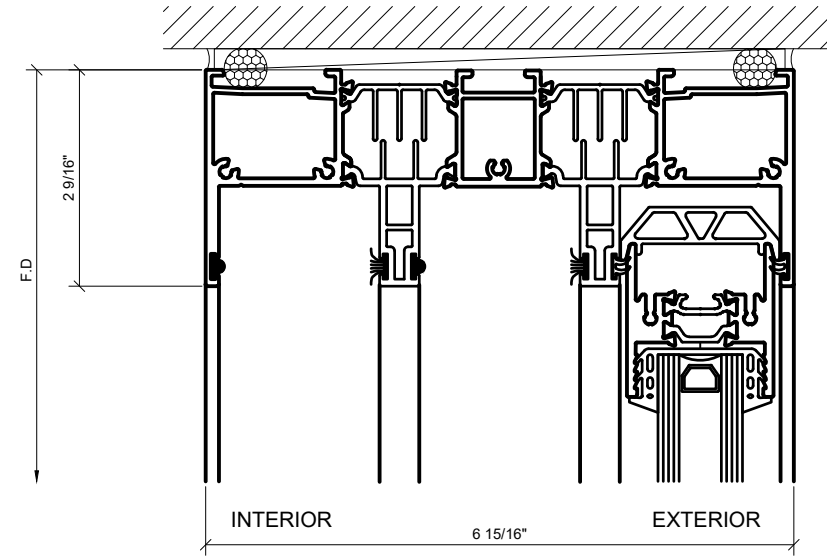

⑤ HEAD AT SLIDER OPENING
1'-0"=1'-0" ARCH REF: N/A