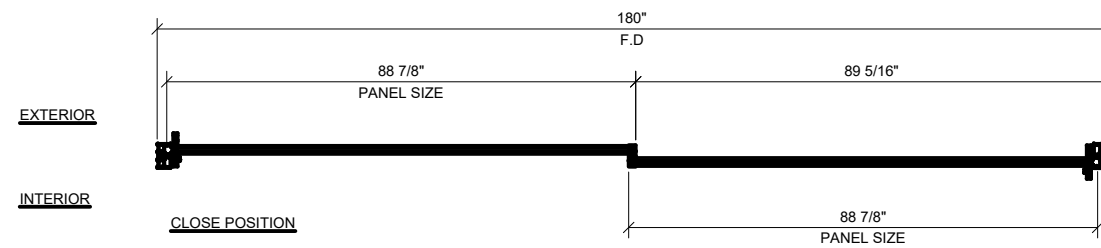

① **XX - 2 TRACK CONFIGURATION**
3/4" = 1'-0" ARCH. REF.: N/A

Revisions By:

CRL.

2503 E. Vernon Avenue, Los Angeles, CA 90058-1887
PH (800)-421-6144 FX: 800-587-7501 www.crlaurence.com

Description:
**S100 SERIES
SLIDING DOORS**

Drawn By: HW

Date: 08/12/2020

Scale: AS NOTED

File Name:

S100 SERIES SLIDING DOORS

Sheet

2.02