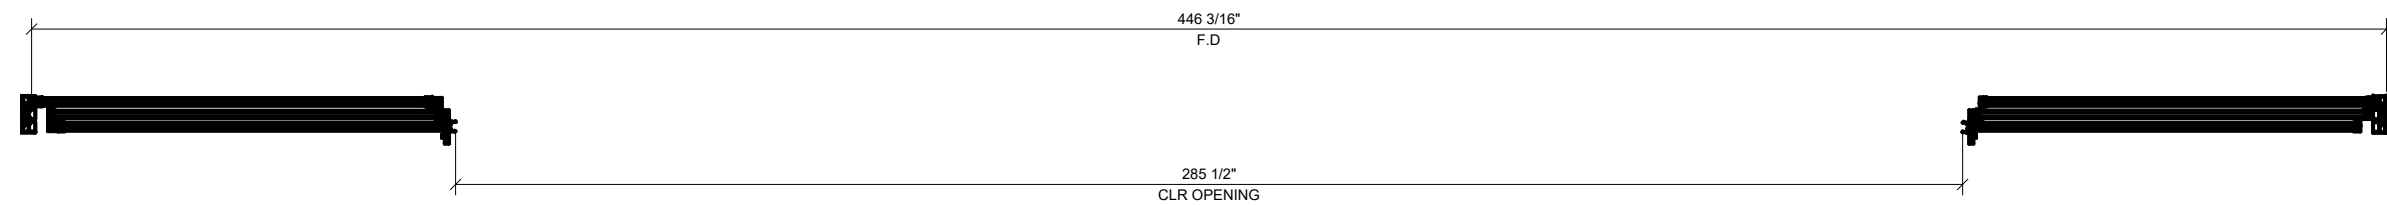

Revisions By:

CRL.

Description:
S100 SERIES
SLIDING DOORS

Drawn By: HW
Date: 08/12/2020
Scale: AS NOTED
File Name:
S100 SERIES SLIDING DOORS
Sheet

2.10