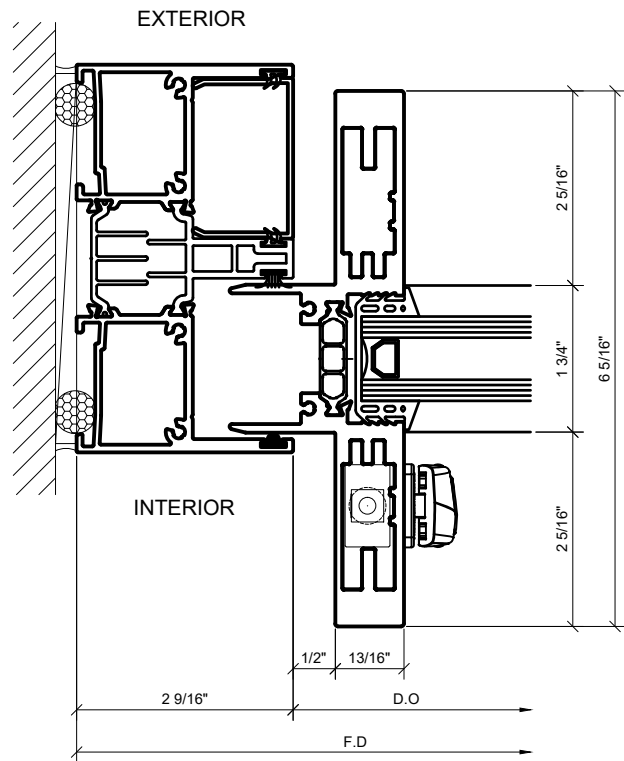

② INTERLOCKER VERTICAL (INTERIOR)
1'-0"=1'-0" ARCH REF: N/A

Description:
S100 SERIES
SLIDING DOORS

Drawn By: HW
Date: 08/12/2020
Scale: AS NOTED
File Name:
S100 SERIES SLIDING DOORS
Sheet

① STRIKE JAMB AT SLIDER
1'-0"=1'-0" ARCH REF: N/A