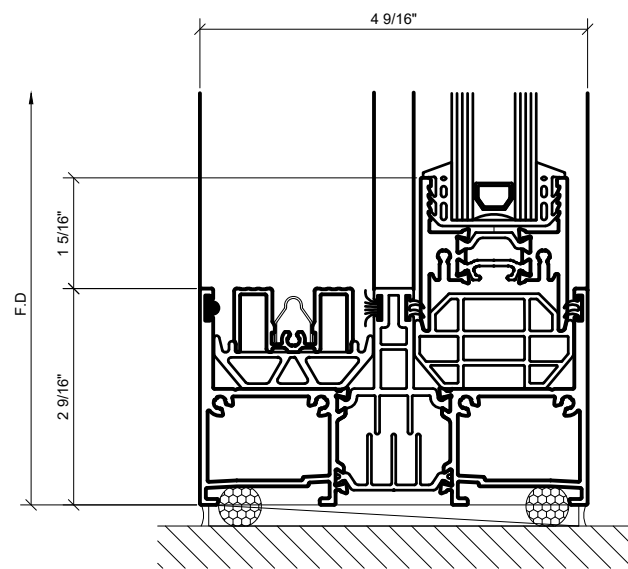

④ SILL AT FIXED PANEL
1'-0"=1'-0" ARCH REF: N/A