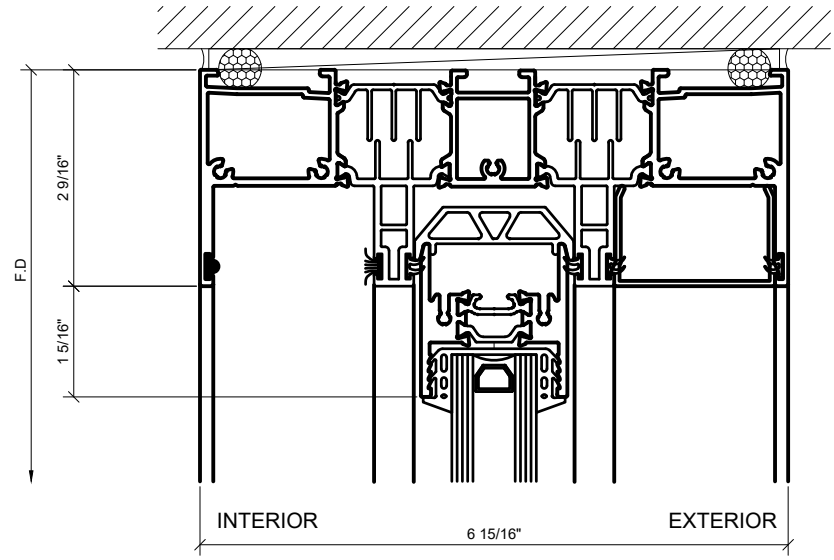

Revisions By:

CRL.

2503 E. Vernon Avenue, Los Angeles, CA 90058-1887
PH (800)-421-6144 FX: 800-587-7501 www.crlaurence.com

Description:
S100 SERIES
SLIDING DOORS

Drawn By: HW
Date: 08/12/2020
Scale: AS NOTED
File Name:
S100 SERIES SLIDING DOORS
Sheet

3.07

① HEAD AT SLIDER OPENING
1'-0"=1'-0" ARCH REF: N/A