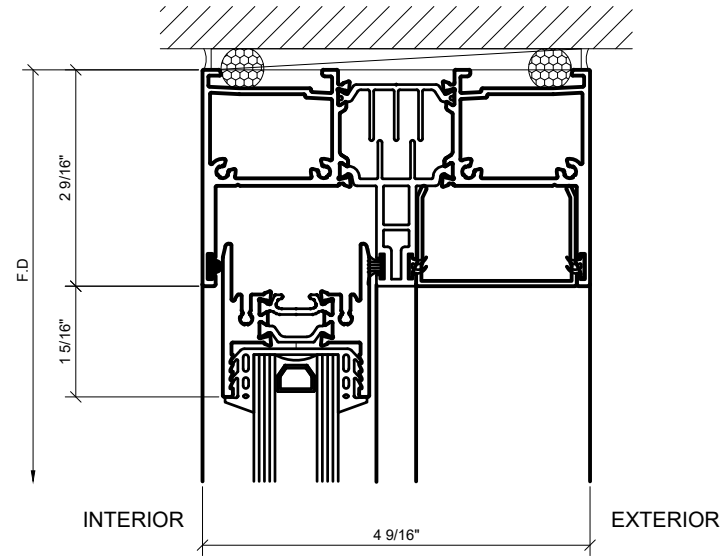

① HEAD AT SLIDER OPENING
1'-0"=1'-0" ARCH REF: N/A