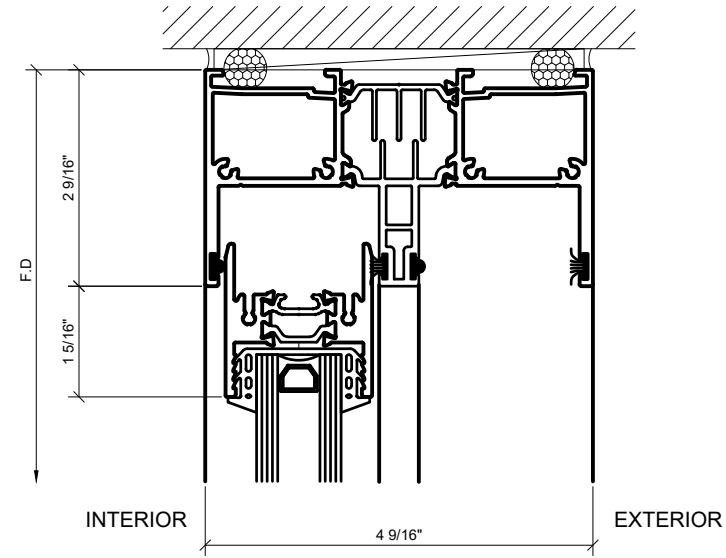

③ HEAD AT SLIDER OPENING
1'-0"=1'-0" ARCH REF: N/A