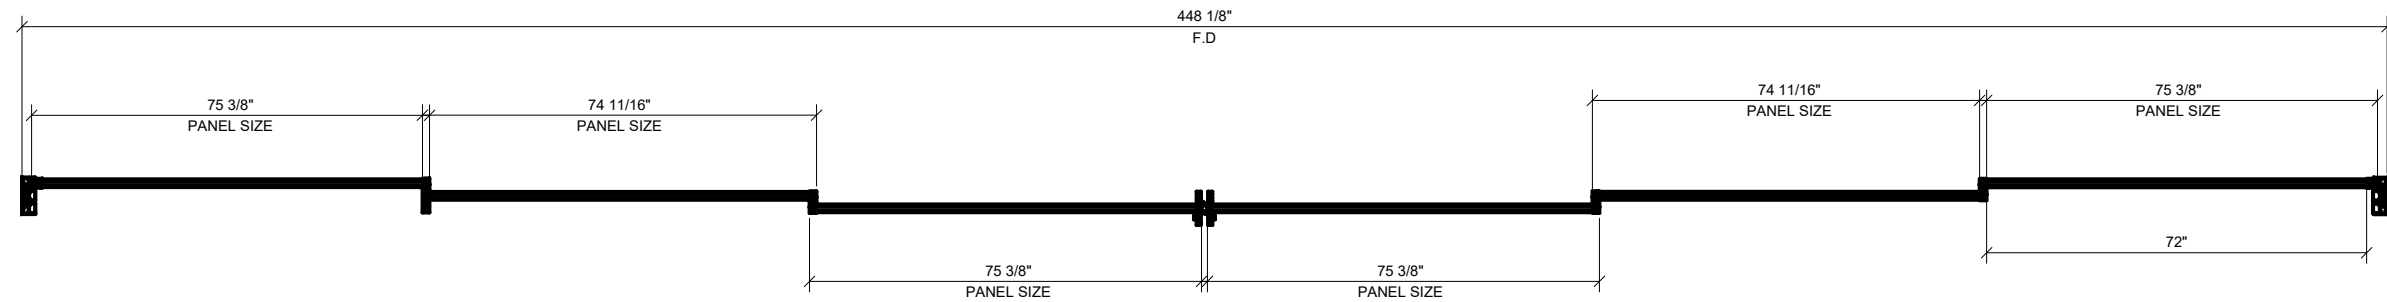

Revisions By:

CRL.

Description:
S100 SERIES
SLIDING DOORS

Drawn By: HW
Date: 08/12/2020
Scale: AS NOTED
File Name:
S100 SERIES SLIDING DOORS
Sheet

2.10