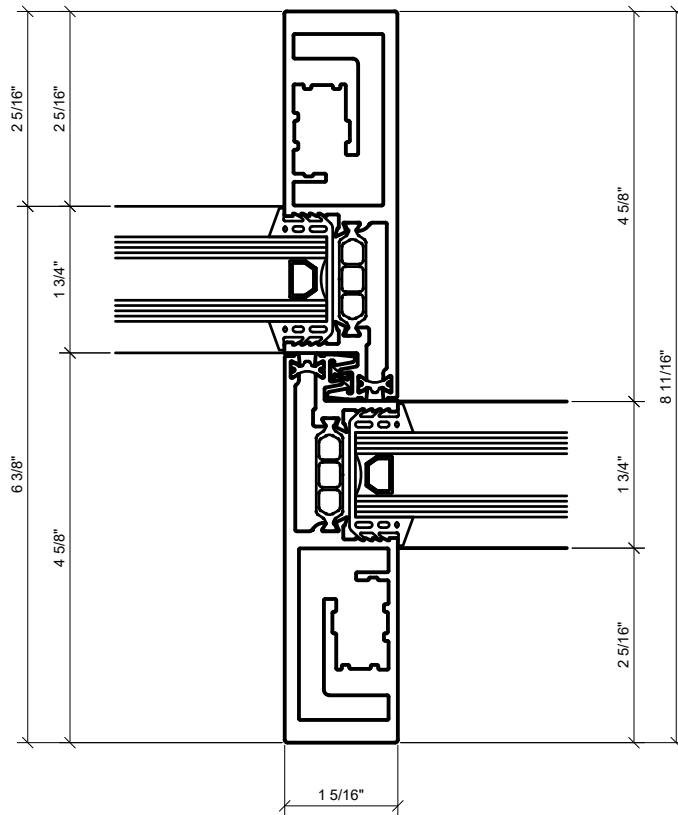

④ INTERLOCKER VERTICAL (EXTERIOR)
1'-0"=1'-0" ARCH REF: N/A