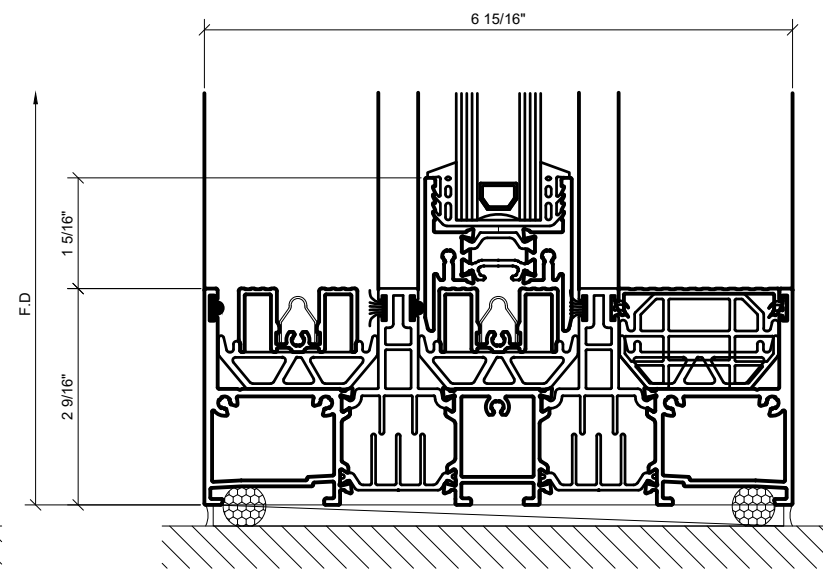

4 SILL AT SLIDER OPENING
1'-0"=1'-0" ARCH REF: N/A