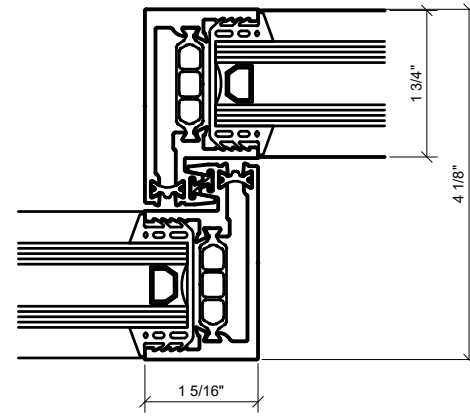

② INTERLOCKER VERTICAL (INTERIOR)
1'-0"=1'-0" ARCH REF: N/A