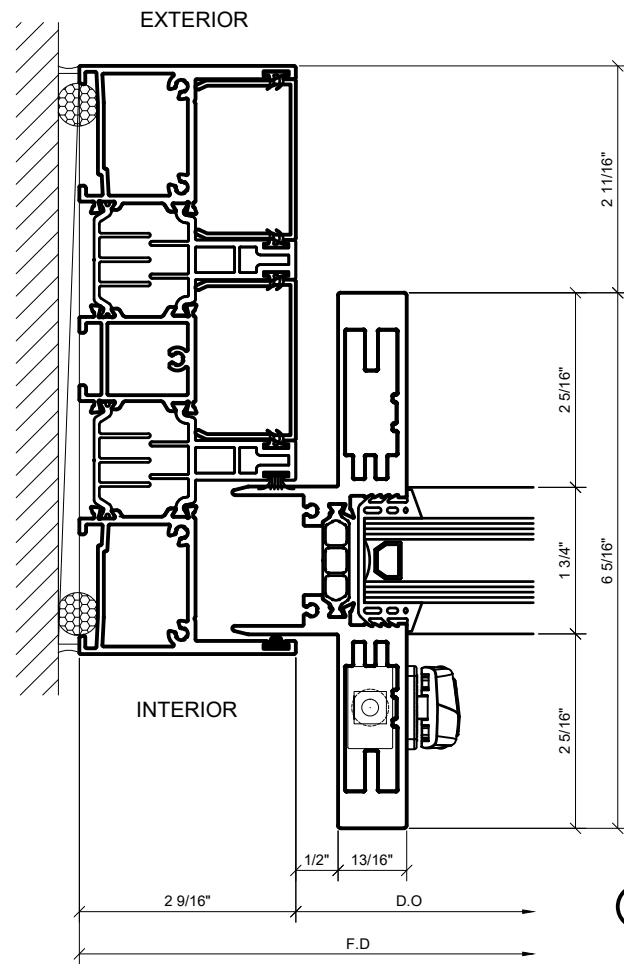

④ STRIKE JAMB AT SLIDER
1'-0"=1'-0" ARCH REF: N/A

Revisions By:

CRL

2503 E. Vernon Avenue, Los Angeles, CA 90058-1887
PH (800)-421-6144 FX: 800-587-7501 www.crlaurence.com

Description:
S100 SERIES
SLIDING DOORS

Drawn By: HW

Date: 08/12/2020

Scale: AS NOTED

File Name:

S100 SERIES SLIDING DOORS

Sheet

4.07