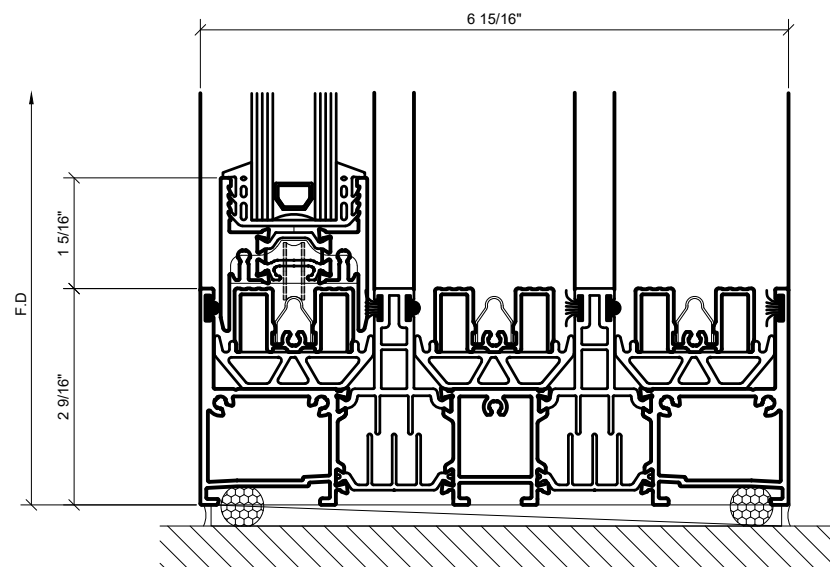

② SILL AT SLIDER OPENING
1'-0"=1'-0" ARCH REF: N/A