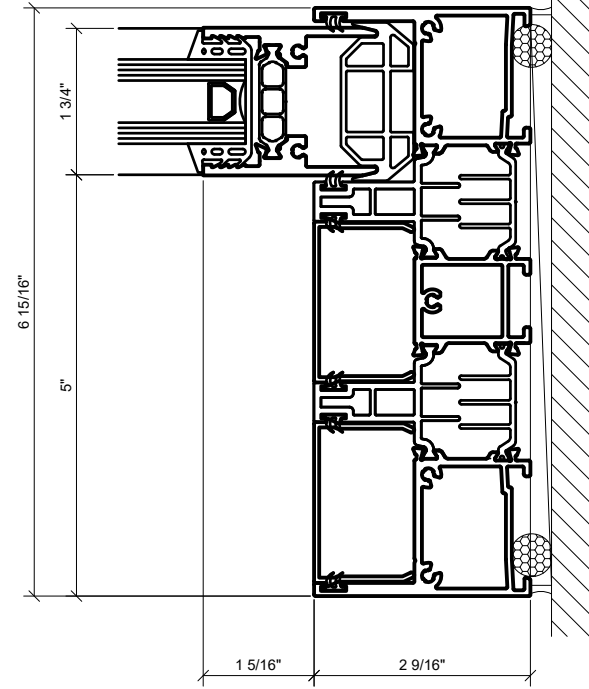

③ INTERLOCKER VERTICAL (INTERIOR)
1'-0"=1'-0" ARCH REF: N/A

④ STRIKE JAMB AT SLIDER
1'-0"=1'-0" ARCH REF: N/A