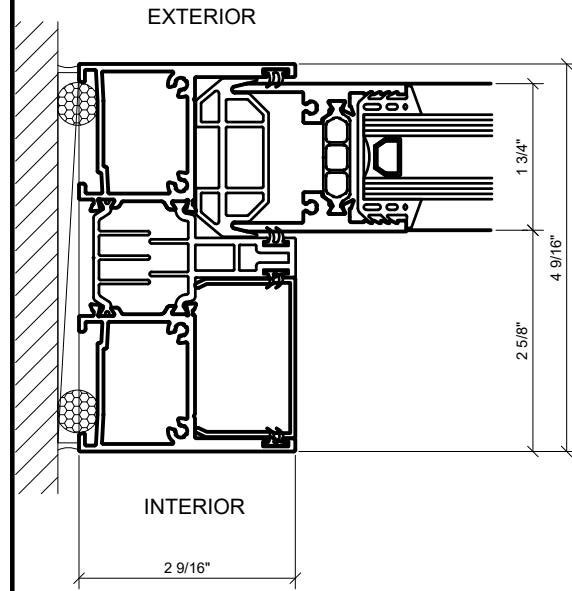

2 INTERLOCKER VERTICAL (INTERIOR)
1'-0"=1'-0" ARCH REF: N/A

Revisions By:

CRL.

Description:
S100 SERIES
SLIDING DOORS

Drawn By: HW
Date: 08/12/2020
Scale: AS NOTED
File Name:
S100 SERIES SLIDING DOORS
Sheet

4.05

1 WALL JAMB AT FIXED PANEL
1'-0"=1'-0" ARCH REF: N/A