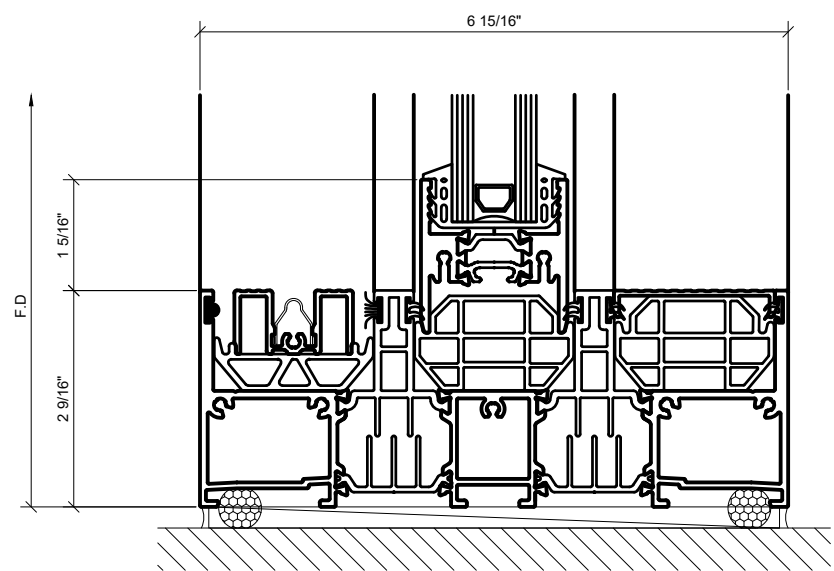

② SILL AT SLIDER OPENING
1'-0"=1'-0" ARCH REF: N/A