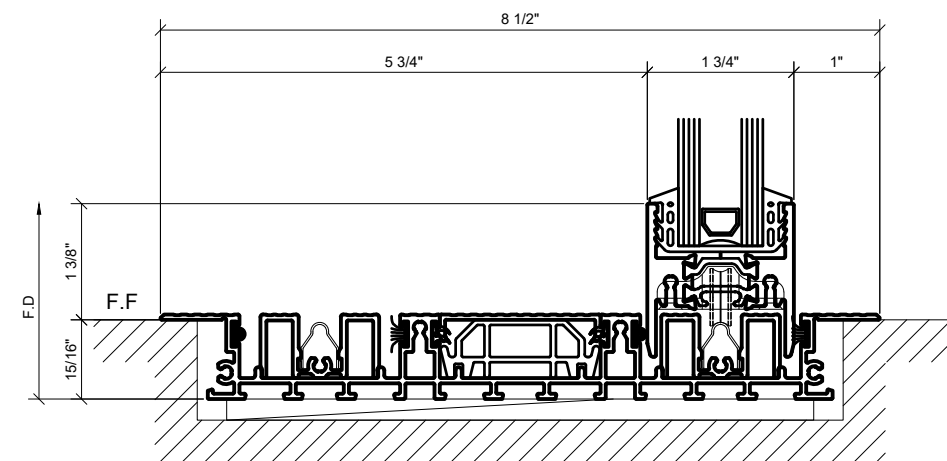

⑥ FLUSH SILL AT SLIDER OPENING (OPTIONAL)
1'-0"=1'-0" ARCH REF: N/A