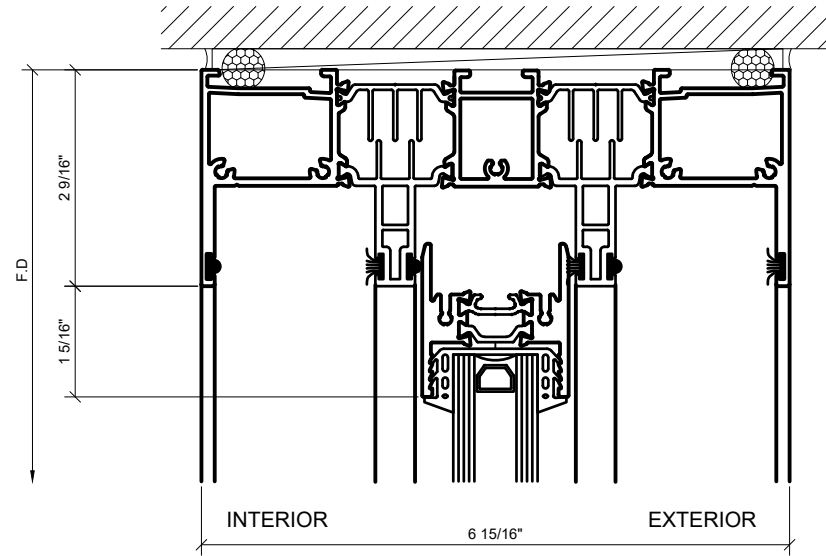

③ HEAD AT SLIDER OPENING
1'-0"=1'-0" ARCH REF: N/A