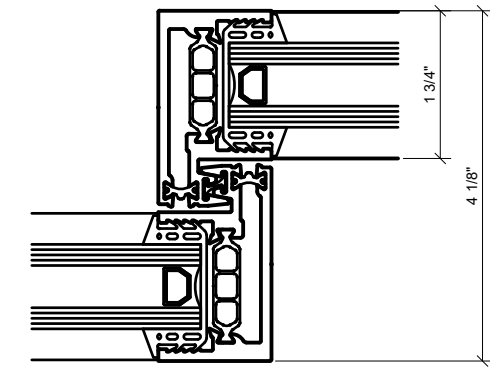

③ INTERLOCKER VERTICAL ( INTERIOR )  
1'-0"=1'-0" ARCH REF: N/A

④ STRIKE JAMB AT SLIDER  
1'-0"=1'-0" ARCH REF: N/A

④ INTERLOCKER VERTICAL ( EXTERIOR )  
1'-0"=1'-0" ARCH REF: N/A

① STRIKE JAMB AT SLIDER  
1'-0"=1'-0" ARCH REF: N/A