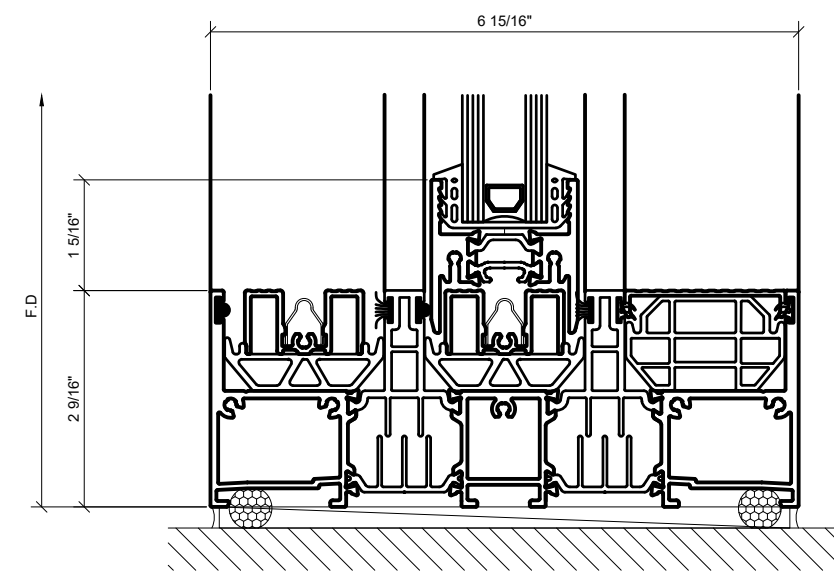

⑥ SILL AT SLIDER OPENING
1'-0"=1'-0" ARCH REF: N/A