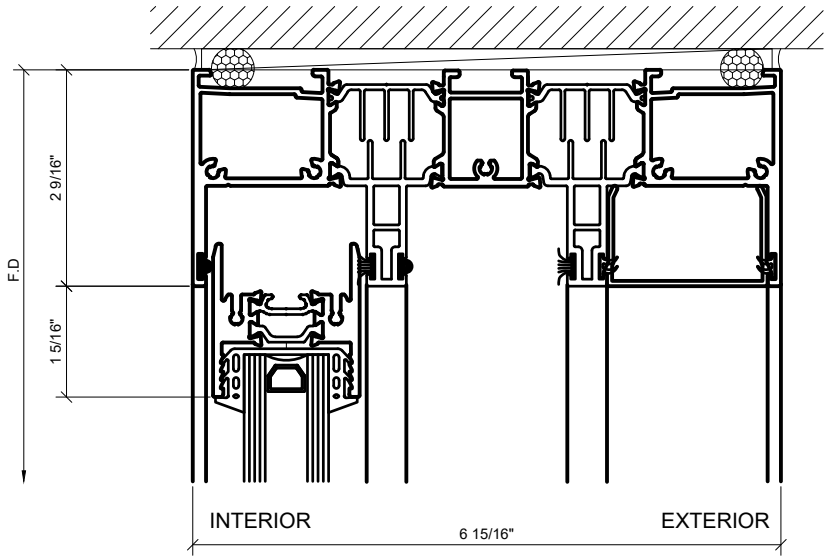

③ HEAD AT SLIDER OPENING
1'-0"=1'-0" ARCH REF: N/A