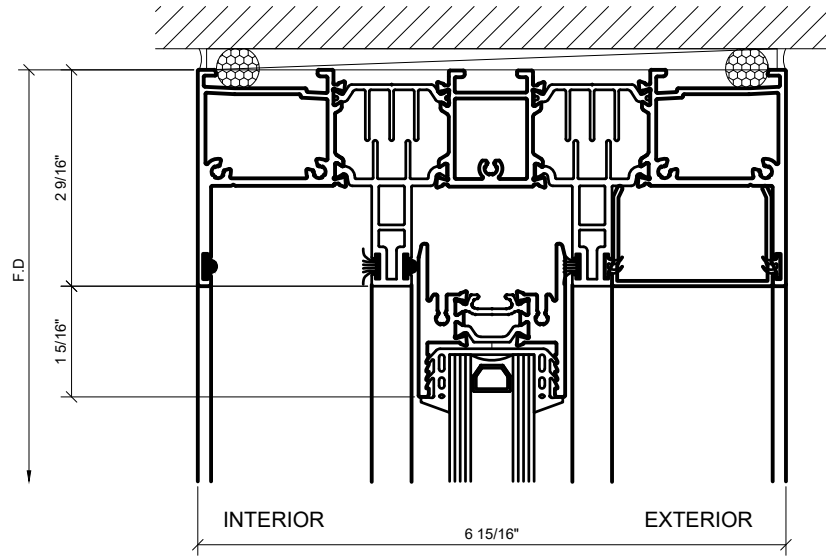

③ HEAD AT SLIDER OPENING
1'-0"=1'-0" ARCH REF: N/A