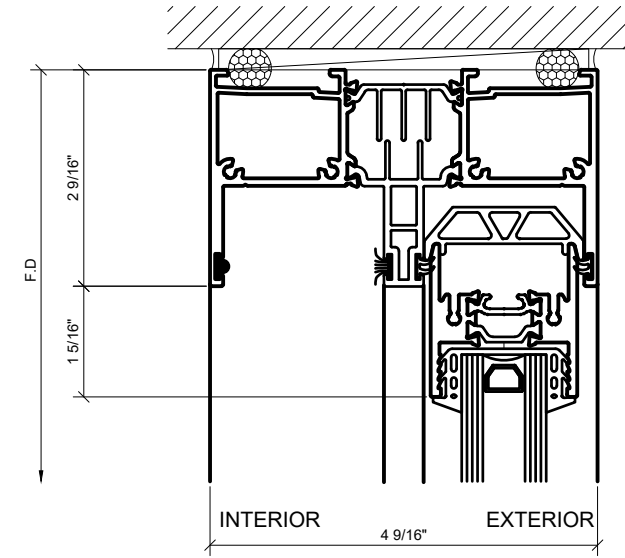

④ SILL AT FIXED PANEL  
1'-0"=1'-0" ARCH REF: N/A

⑥ FLUSH SILL AT SLIDER OPENING (OPTIONAL)  
1'-0"=1'-0" ARCH REF: N/A

Revisions By:

① HEAD AT FIXED PANEL  
1'-0"=1'-0" ARCH REF: N/A

③ HEAD AT SLIDER OPENING  
1'-0"=1'-0" ARCH REF: N/A