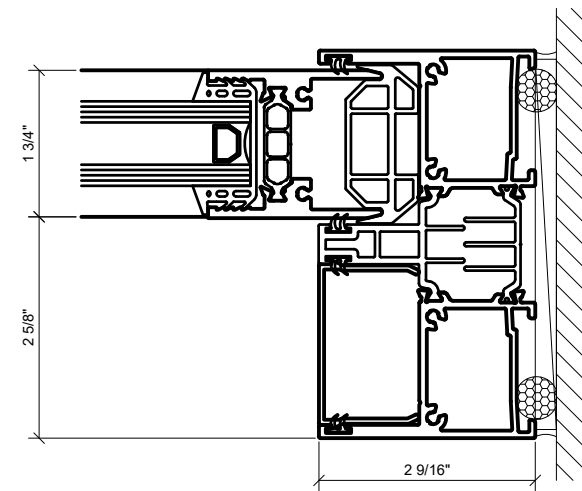

③ WALL JAMB AT FIXED PANEL
1'-0"=1'-0" ARCH REF: N/A