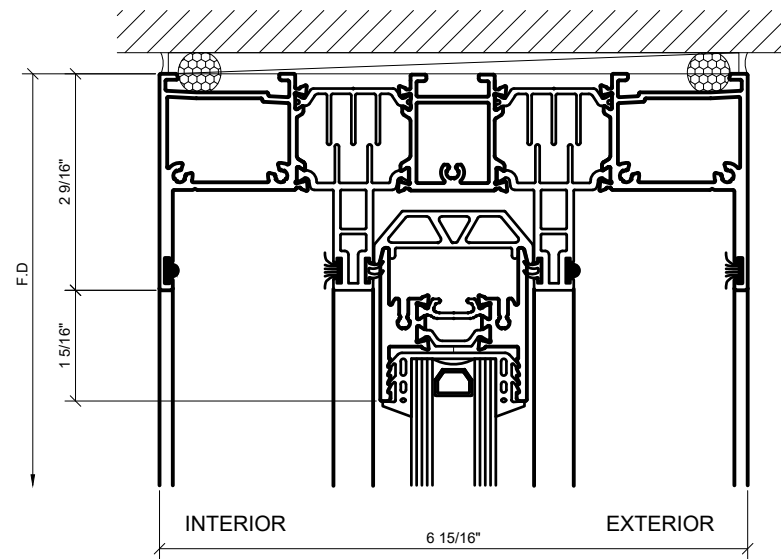

③ HEAD AT FIXED PANEL
1'-0"=1'-0" ARCH REF: N/A