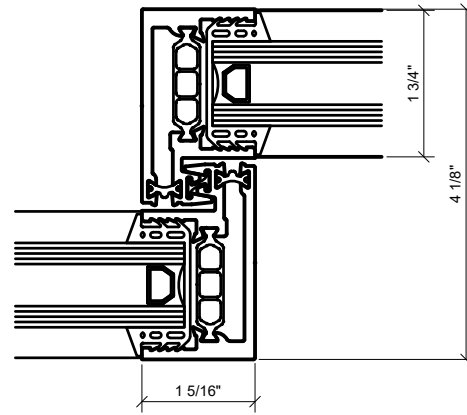

③ WALL JAMB AT FIXED PANEL
1'-0"=1'-0" ARCH REF: N/A

Revisions By:

CRL.

Description:
S100 SERIES
SLIDING DOORS

Drawn By: HW
Date: 08/12/2020
Scale: AS NOTED
File Name:
S100 SERIES SLIDING DOORS
Sheet

4.01