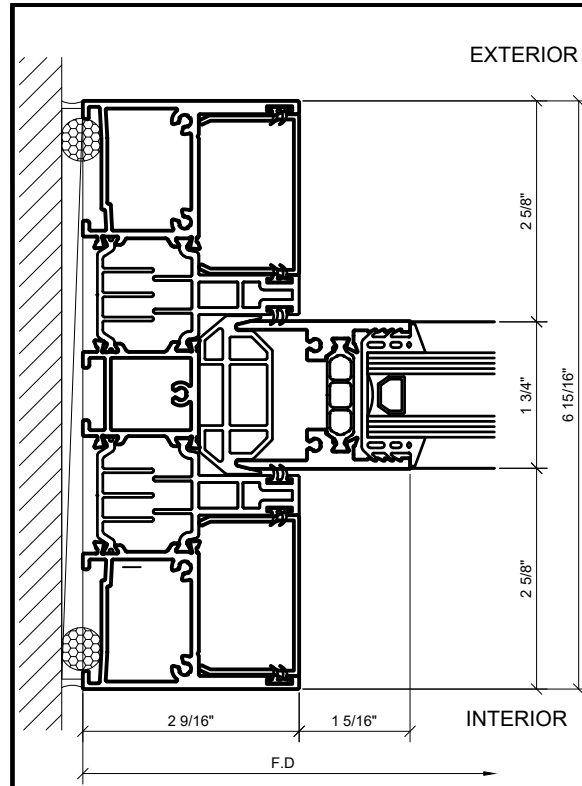

Description:
S100 SERIES
SLIDING DOORS

Drawn By: HW
Date: 08/12/2020
Scale: AS NOTED
File Name:
S100 SERIES SLIDING DOORS
Sheet

1 WALL JAMB AT FIXED PANEL
1'-0"=1'-0" ARCH REF: N/A

2 INETERLOCKER VERTICAL (INTERIOR)
1'-0"=1'-0" ARCH REF: N/A