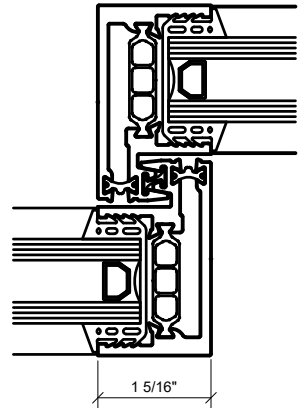

Description:
S100 SERIES
SLIDING DOORS

Drawn By: HW
Date: 08/12/2020
Scale: AS NOTED
File Name:
S100 SERIES SLIDING DOORS
Sheet

1 WALL JAMB AT FIXED PANEL
1'-0"=1'-0" ARCH REF: N/A

ARCH REF: N/A

ARCH REF: N/A

ARCH REF: N/A

ARCH REF: N/A