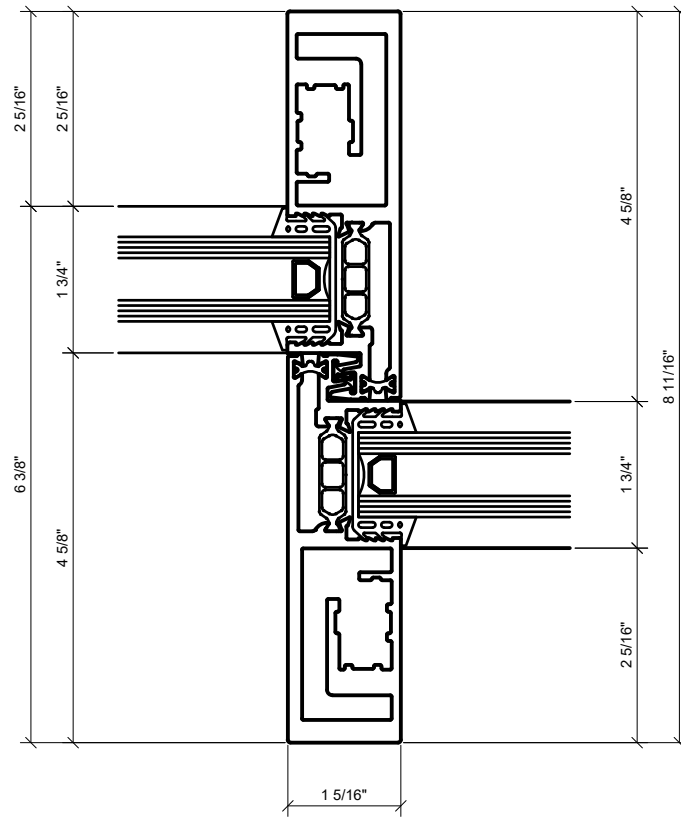

① STRIKE JAMB AT SLIDER
1'-0"=1'-0" ARCH REF: N/A

④ INTERLOCKER VERTICAL (EXTERIOR)
1'-0"=1'-0" ARCH REF: N/A

Revisions By:

CRL

2503 E. Vernon Avenue, Los Angeles, CA 90058-1887
PH (800)-421-6144 FX: 800-587-7501 www.crlaurence.com

Description:
S100 SERIES
SLIDING DOORS

Drawn By: HW

Date: 08/12/2020

Scale: AS NOTED

File Name:

S100 SERIES SLIDING DOORS

Sheet

4.07