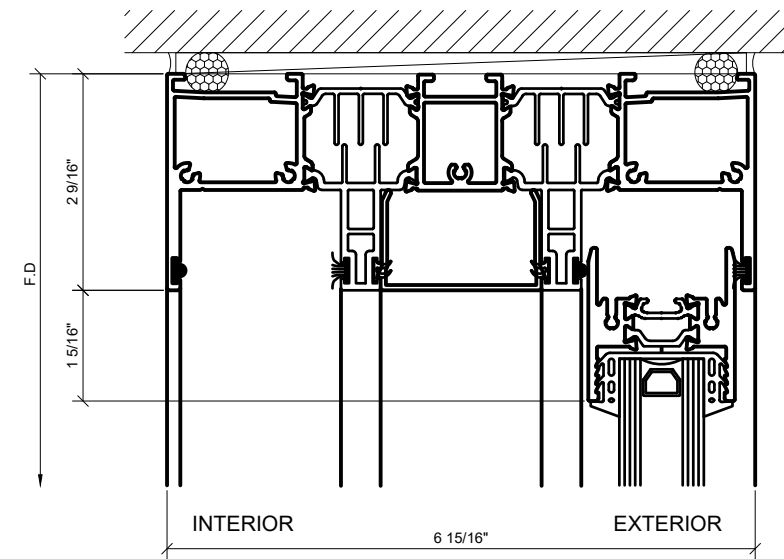

⑤ HEAD AT SLIDER OPENING
1'-0"=1'-0" ARCH REF: N/A