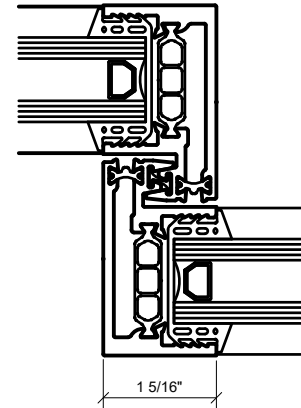

Description:
S100 SERIES
SLIDING DOORS

Drawn By: HW
Date: 08/12/2020
Scale: AS NOTED
File Name:
S100 SERIES SLIDING DOORS
Sheet

1 WALL JAMB AT FIXED PANEL
1'-0"=1'-0" ARCH REF: N/A

ARCH REF: N/A

ARCH REF: N/A

ARCH REF: N/A

ARCH REF: N/A