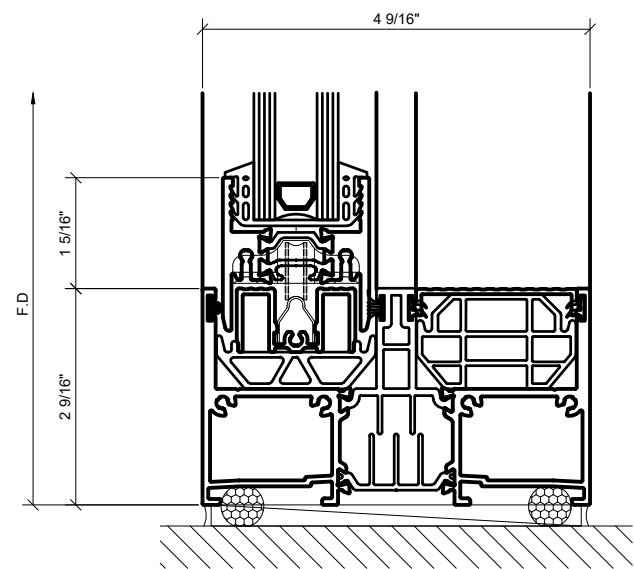

② SILL AT SLIDER OPENING
1'-0"=1'-0" ARCH REF: N/A