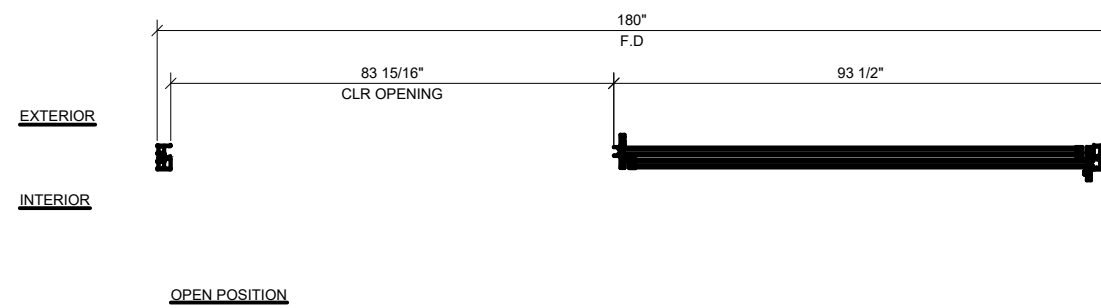

① **XX - 2 TRACK CONFIGURATION**
3/4" = 1'-0" ARCH. REF.: N/A

Revisions By:

CRL.

2503 E. Vernon Avenue, Los Angeles, CA 90058-1887
PH (800)-421-6144 FX: 800-587-7501 www.crlaurence.com

Description:
**S100 SERIES
SLIDING DOORS**

Drawn By: HW

Date: 08/12/2020

Scale: AS NOTED

File Name:

S100 SERIES SLIDING DOORS

Sheet

2.02