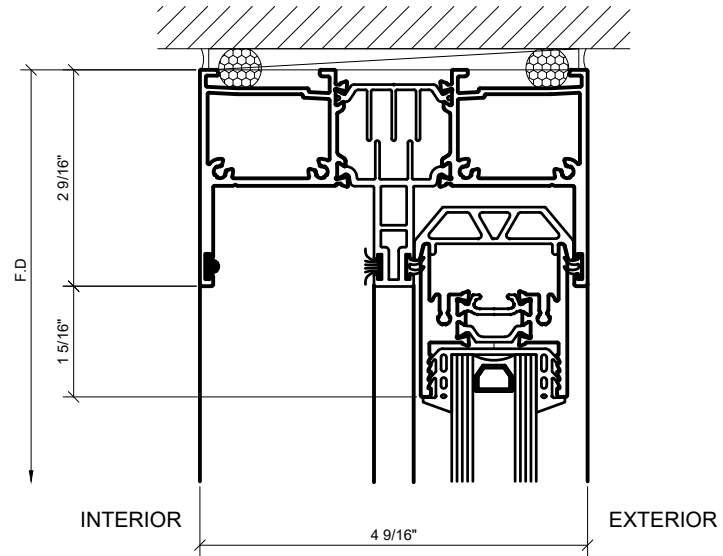

① OXX | XXO - 3 TRACK CONFIGURATION
3/4" = 1'-0" ARCH. REF.: N/A

③ HEAD AT FIXED PANEL
1'-0"=1'-0" ARCH REF: N/A