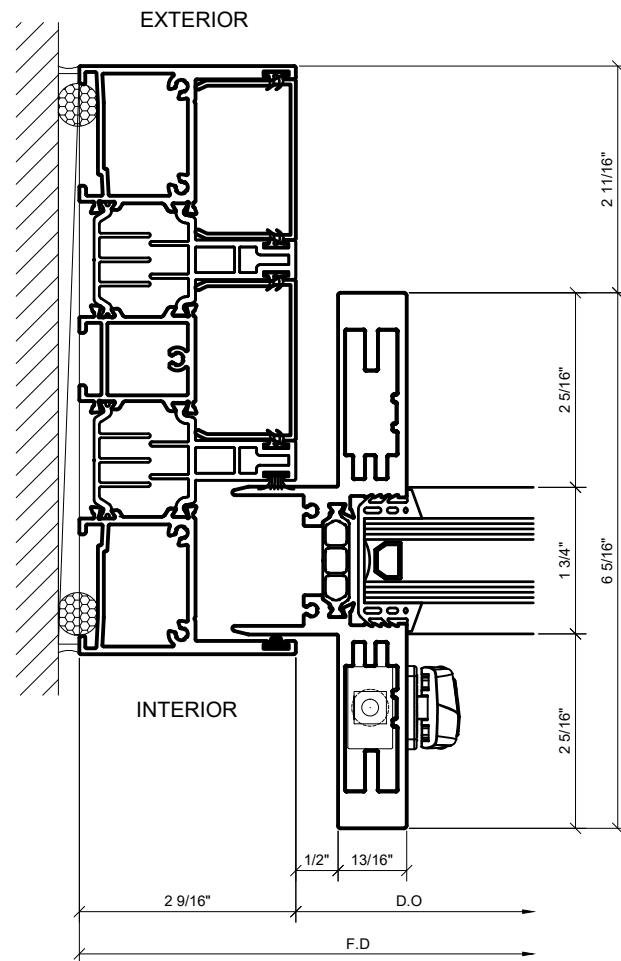

② INTERLOCKER VERTICAL (INTERIOR)
1'-0"=1'-0" ARCH REF: N/A

① STRIKE JAMB AT SLIDER
1'-0"=1'-0" ARCH REF: N/A