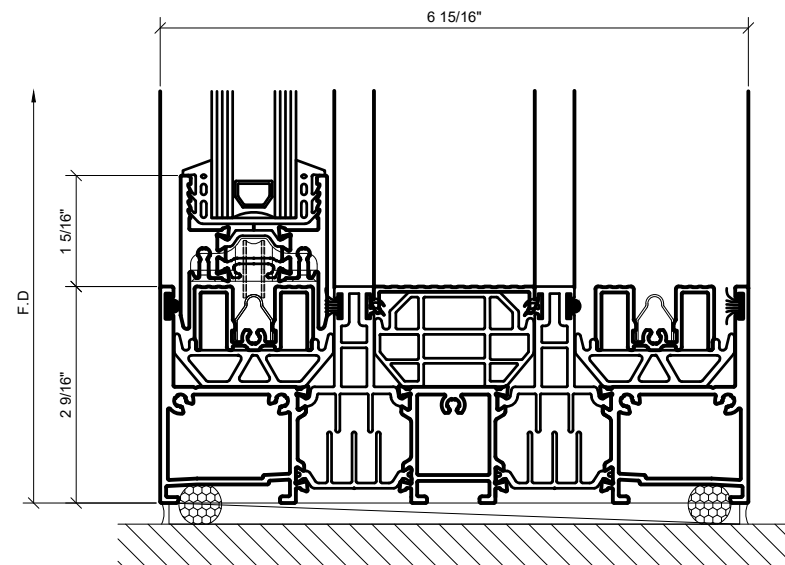

② SILL AT SLIDER OPENING
1'-0"=1'-0" ARCH REF: N/A