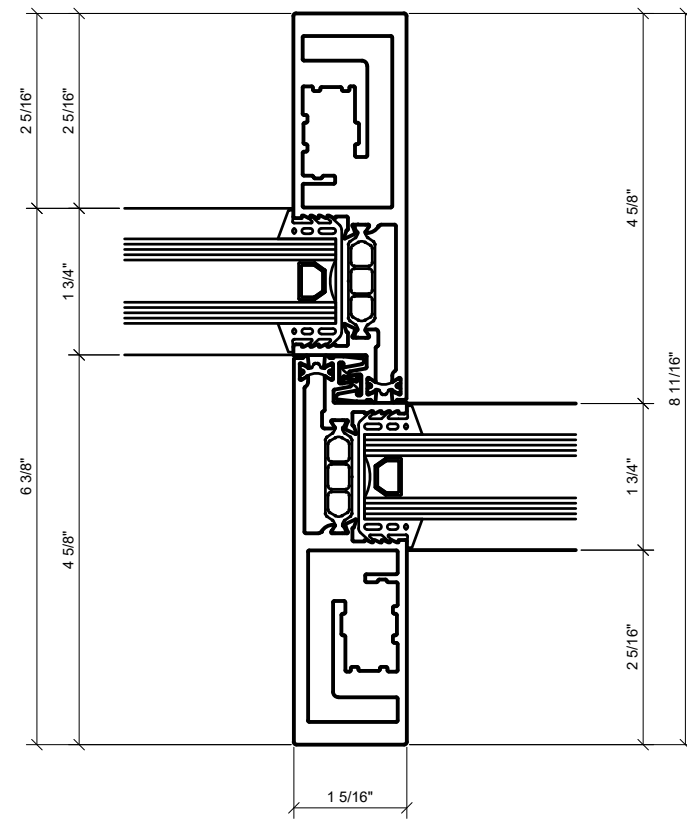

ARCH REF: N/A

3 MEETING VERTICAL  
1'-0"=1'-0" ARCH REF: N/A

ARCH REF: N/A

4 INETERLOCKER VERTICAL ( INTERIOR )  
1'-0"=1'-0" ARCH REF: N/A

ARCH REF: N/A

5 WALL JAMB AT FIXED PANEL  
1'-0"=1'-0" ARCH REF: N/A