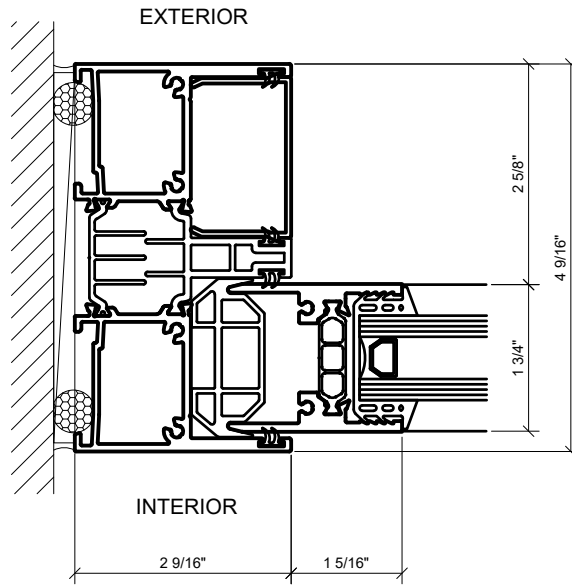

5 WALL JAMB AT FIXED PANEL  
1'-0"=1'-0" ARCH REF: N/A

6 INTERLOCKER VERTICAL ( EXTERIOR )  
1'-0"=1'-0" ARCH REF: N/A

Description:  
S100 SERIES  
SLIDING DOORS

Drawn By: HW  
Date: 08/12/2020  
Scale: AS NOTED  
File Name:  
S100 SERIES SLIDING DOORS  
Sheet