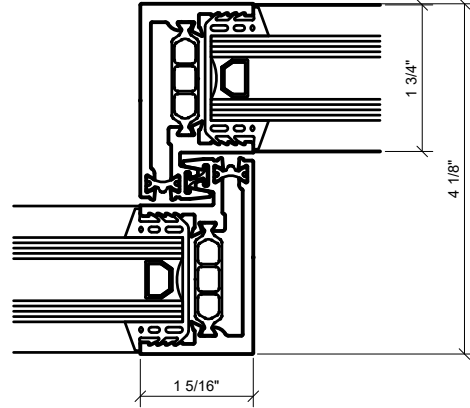

4.02

Description:  
S100 SERIES  
SLIDING DOORS

Drawn By: HW  
Date: 08/12/2020  
Scale: AS NOTED  
File Name:  
S100 SERIES SLIDING DOORS  
Sheet

① STRIKE JAMB AT SLIDER  
1'-0"=1'-0" ARCH REF: N/A

② INTERLOCKER VERTICAL ( INTERIOR )  
1'-0"=1'-0" ARCH REF: N/A