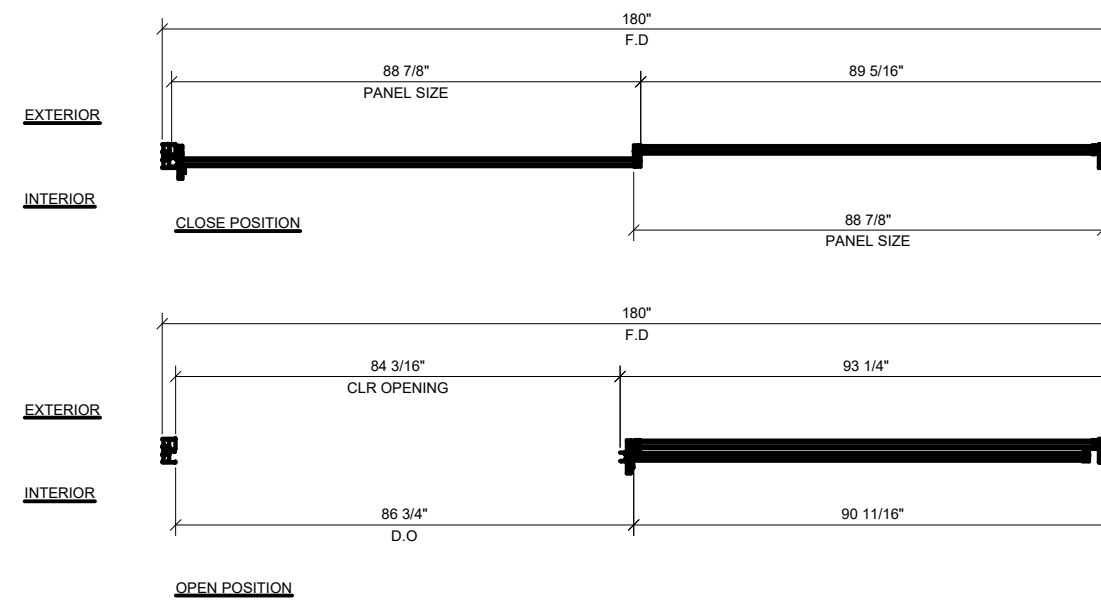

NOTE:  
EACH PALISADES S100 SYSTEM CAN BE  
AUTOMATIZED DURING INSTALLATION, OR  
ANY TIME AFTER, BY CONTACTING OUR 3RD  
PARTY VENDOR, SUMMIT AUTOMATION

① **XO - 2 TRACK CONFIGURATION**  
3/4" = 1'-0" ARCH. REF.: N/A