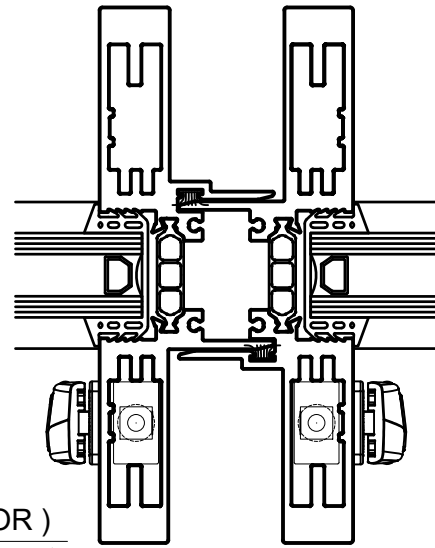

ARCH REF: N/A

3 MEETING VERTICAL  
1'-0"=1'-0" ARCH REF: N/A

ARCH REF: N/A

4 INETERLOCKER VERTICAL ( INTERIOR )  
1'-0"=1'-0" ARCH REF: N/A

ARCH REF: N/A

5 WALL JAMB AT FIXED PANEL  
1'-0"=1'-0" ARCH REF: N/A