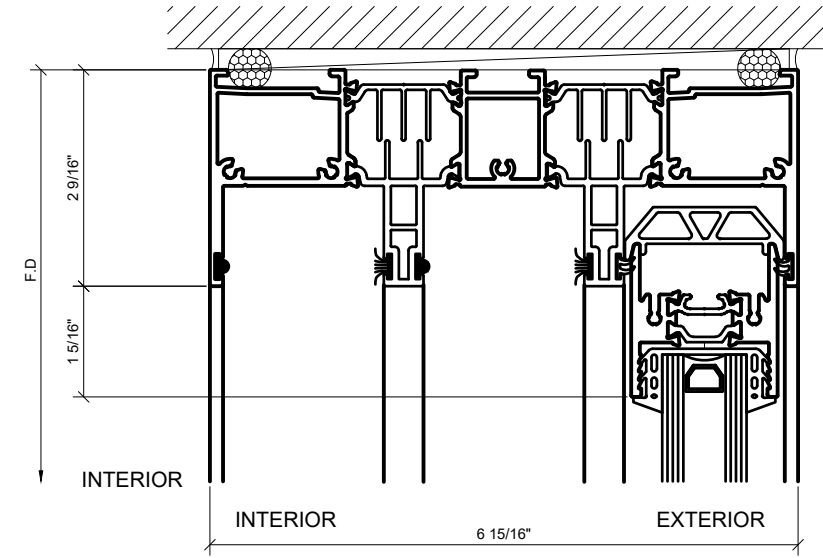

5 HEAD AT FIXED PANEL
1'-0"=1'-0" ARCH REF: N/A