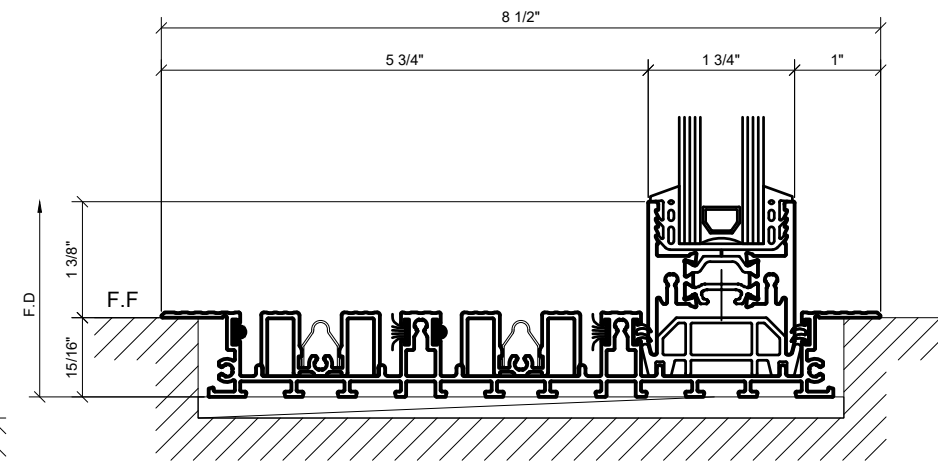

6 FLUSH SILL SILL AT FIXED PANEL (OPTIONAL)
1'-0"=1'-0" ARCH REF: N/A