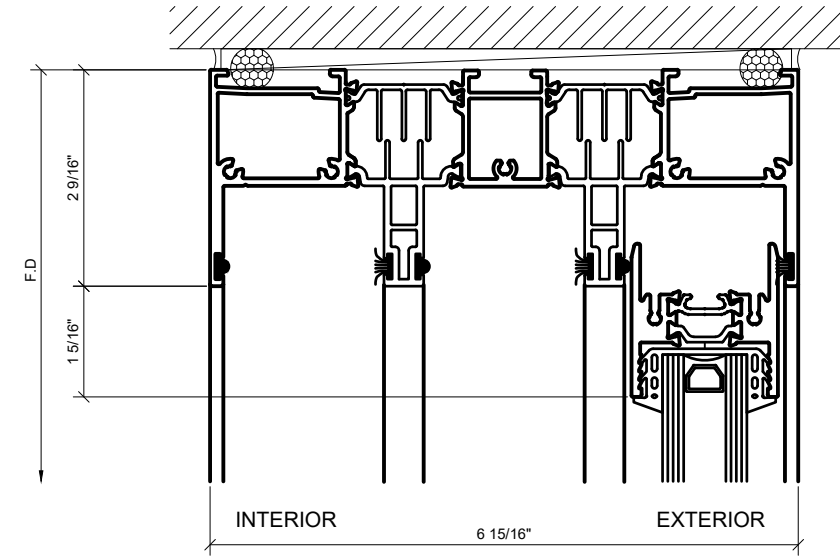

④ SILL AT SLIDER OPENING  
1'-0"=1'-0" ARCH REF: N/A

⑥ FLUSH SILL AT FIXED PANEL (OPTIONAL)  
1'-0"=1'-0" ARCH REF: N/A

① HEAD AT SLIDER OPENING  
1'-0"=1'-0" ARCH REF: N/A

③ HEAD AT SLIDER OPENING  
1'-0"=1'-0" ARCH REF: N/A