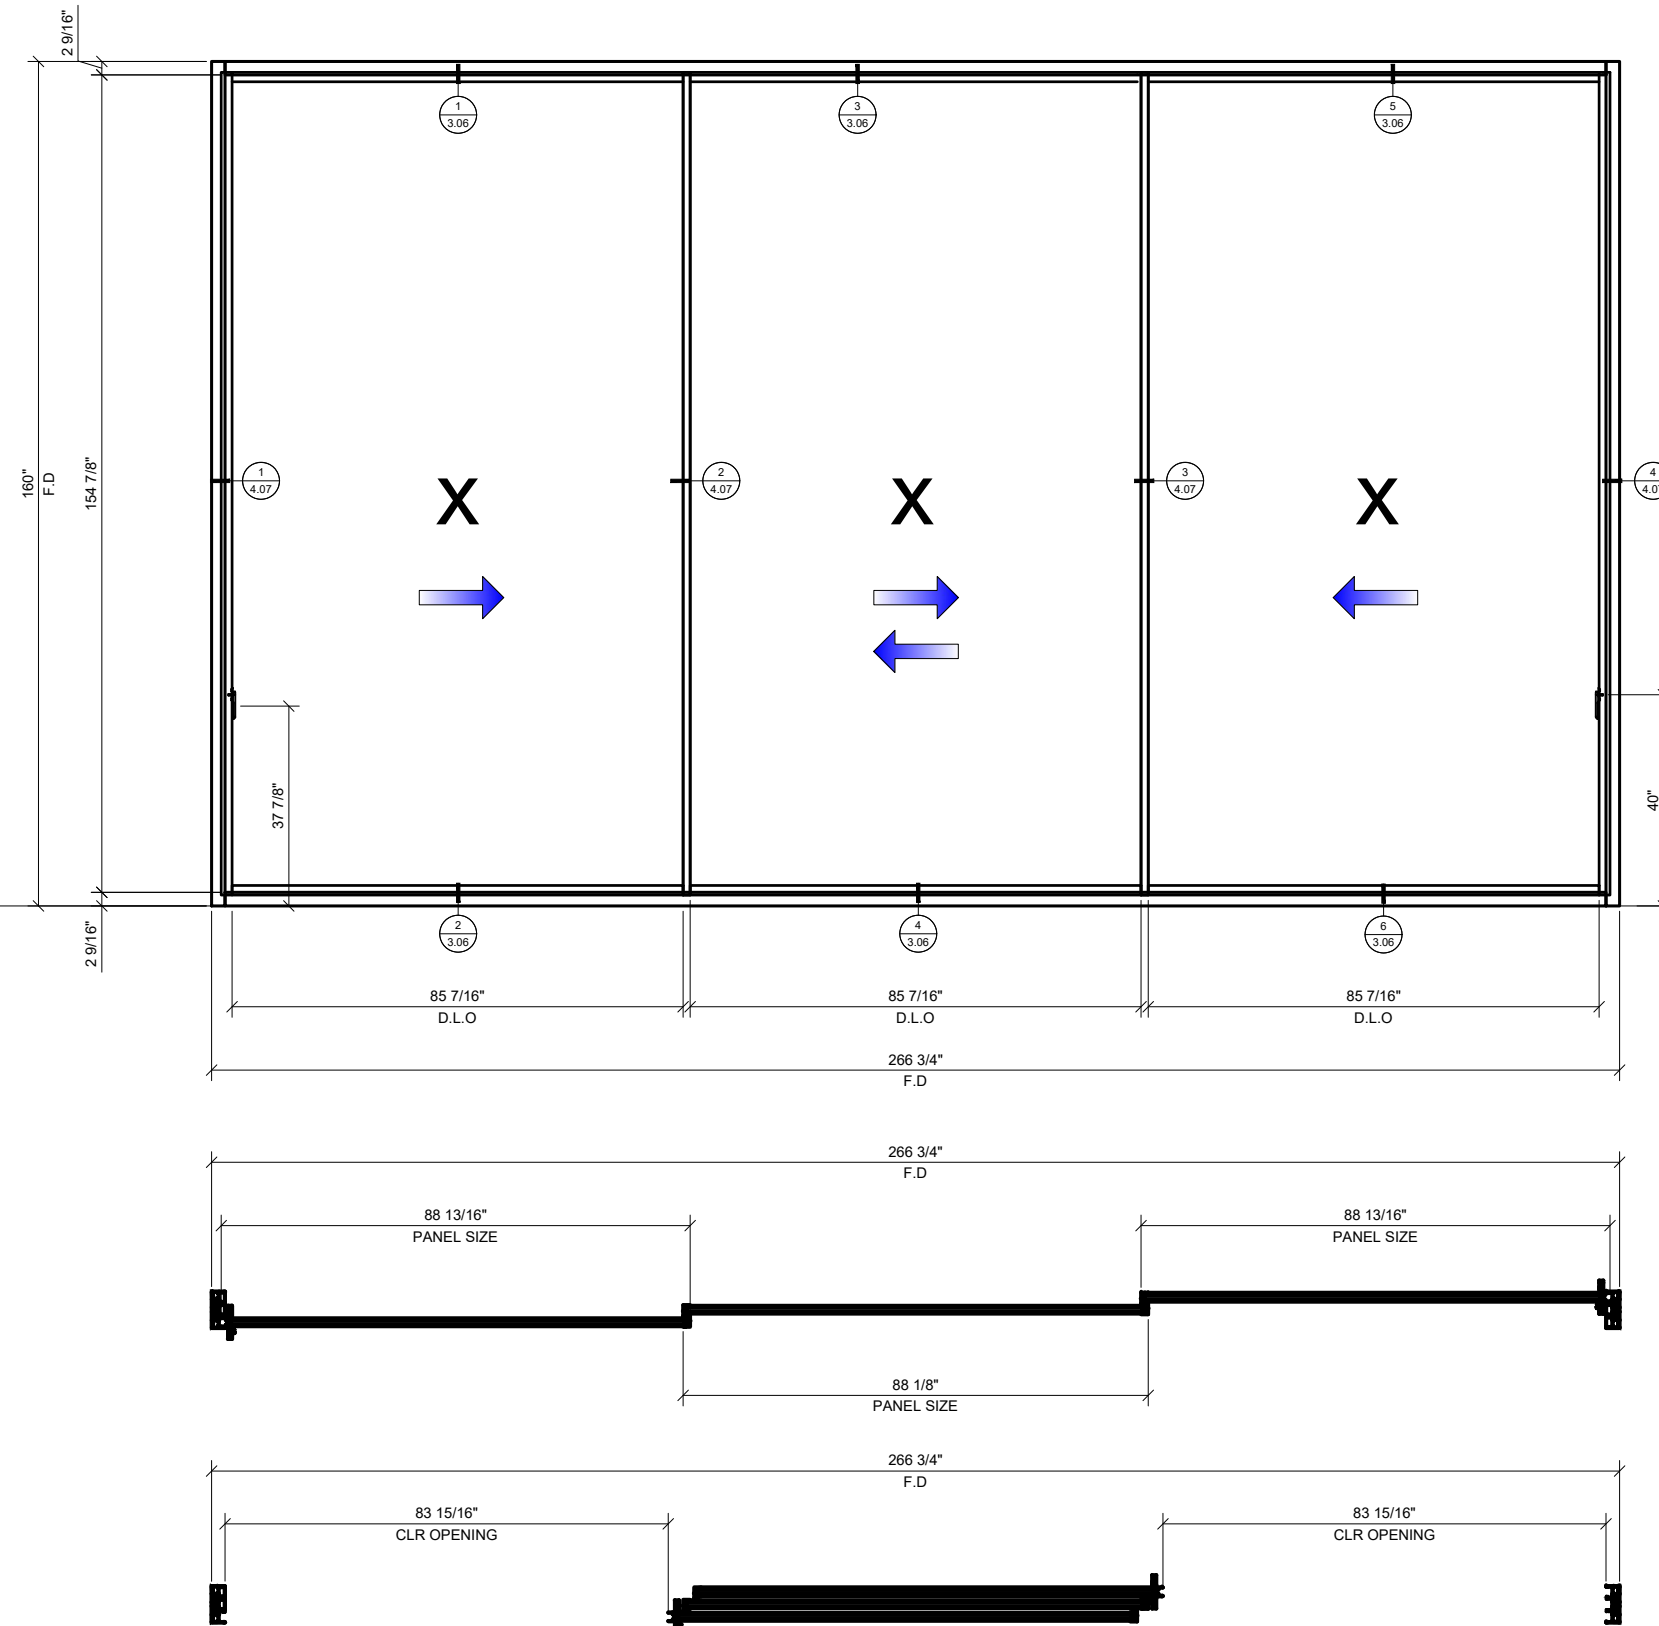

Description:  
**S100 SERIES  
 SLIDING DOORS**

Drawn By: HW  
 Date: 08/12/2020  
 Scale: AS NOTED  
 File Name:  
 S100 SERIES SLIDING DOORS  
 Sheet

**2.07**

① XXX 3 TRACKS - CONFIGURATION  
3/4" = 1'-0" ARCH. REF.: N/A