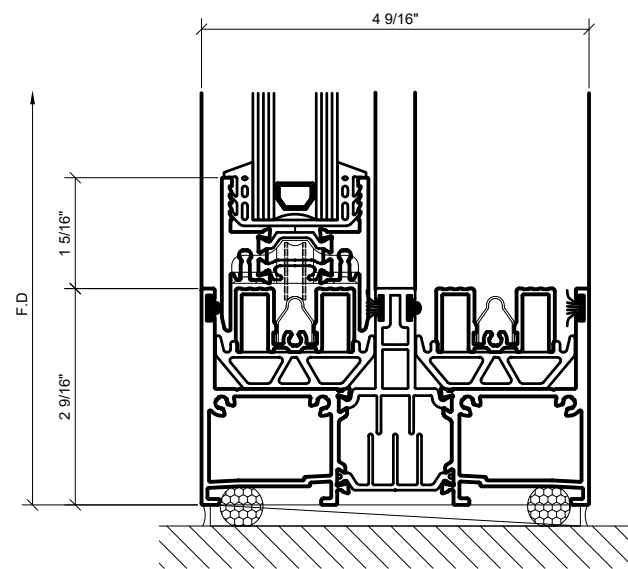

④ SILL AT SLIDER OPENING
1'-0"=1'-0" ARCH REF: N/A