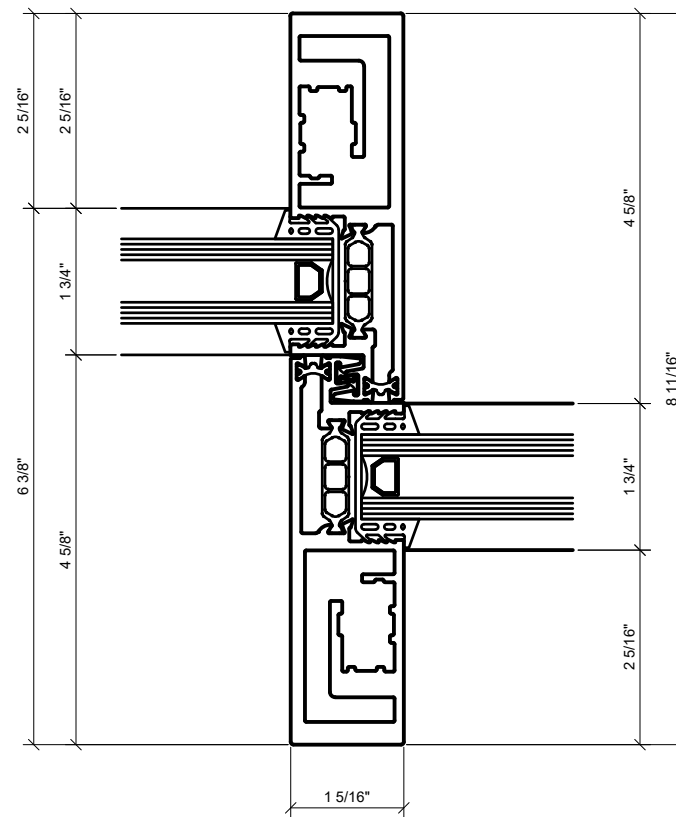

④ INTERLOCKER VERTICAL (EXTERIOR)
1'-0"=1'-0" ARCH REF: N/A

Revisions By:

CRL.

2503 E. Vernon Avenue, Los Angeles, CA 90059-1887
PH (800)-421-6144 FX: 800-587-7501 www.crlaurence.com

Description:
S100 SERIES
SLIDING DOORS

Drawn By: HW
Date: 08/12/2020
Scale: AS NOTED
File Name:
S100 SERIES SLIDING DOORS
Sheet

4.02