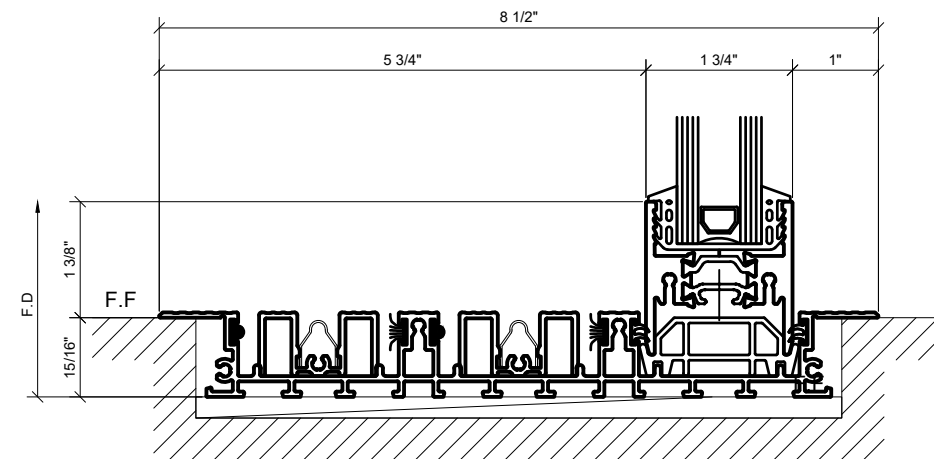

⑥ FLUSH SILL AT FIXED PANEL (OPTIONAL)
1'-0"=1'-0" ARCH REF: N/A