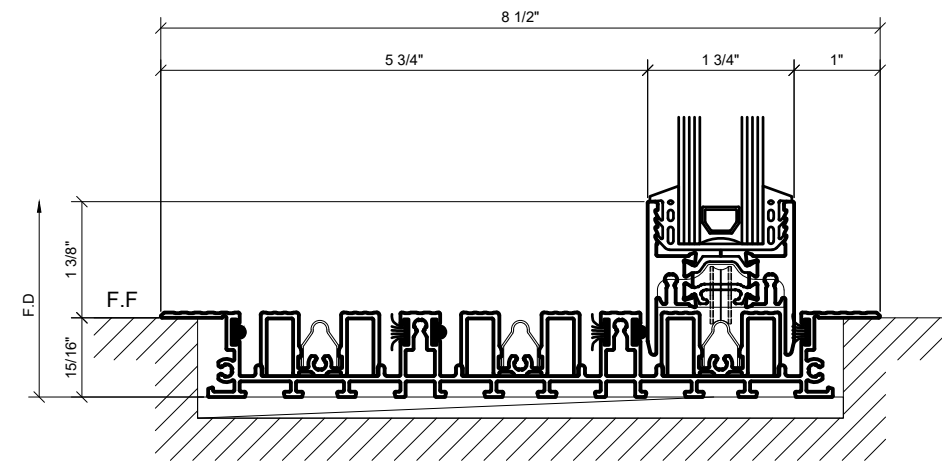

⑥ FLUSH SILL AT SLIDER OPENING (OPTIONAL)
1'-0"=1'-0" ARCH REF: N/A