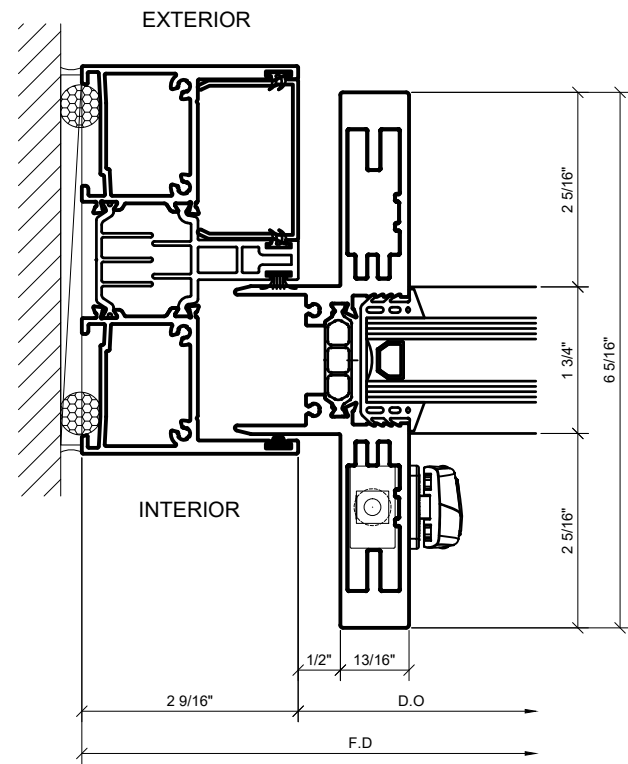

① STRIKE JAMB AT SLIDER
1'-0"=1'-0" ARCH REF: N/A