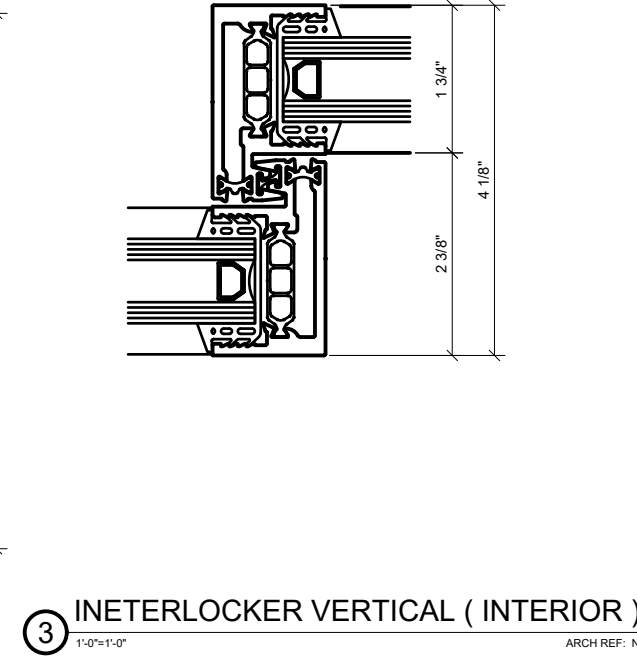

1 WALL JAMB AT FIXED PANEL  
1'-0"=1'-0" ARCH REF: N/A

2 MEETING VERTICAL  
1'-0"=1'-0" ARCH REF: N/A

3 INTERLOCKER VERTICAL ( INTERIOR )  
1'-0"=1'-0" ARCH REF: N/A

4 WALL JAMB AT FIXED PANEL  
1'-0"=1'-0" ARCH REF: N/A