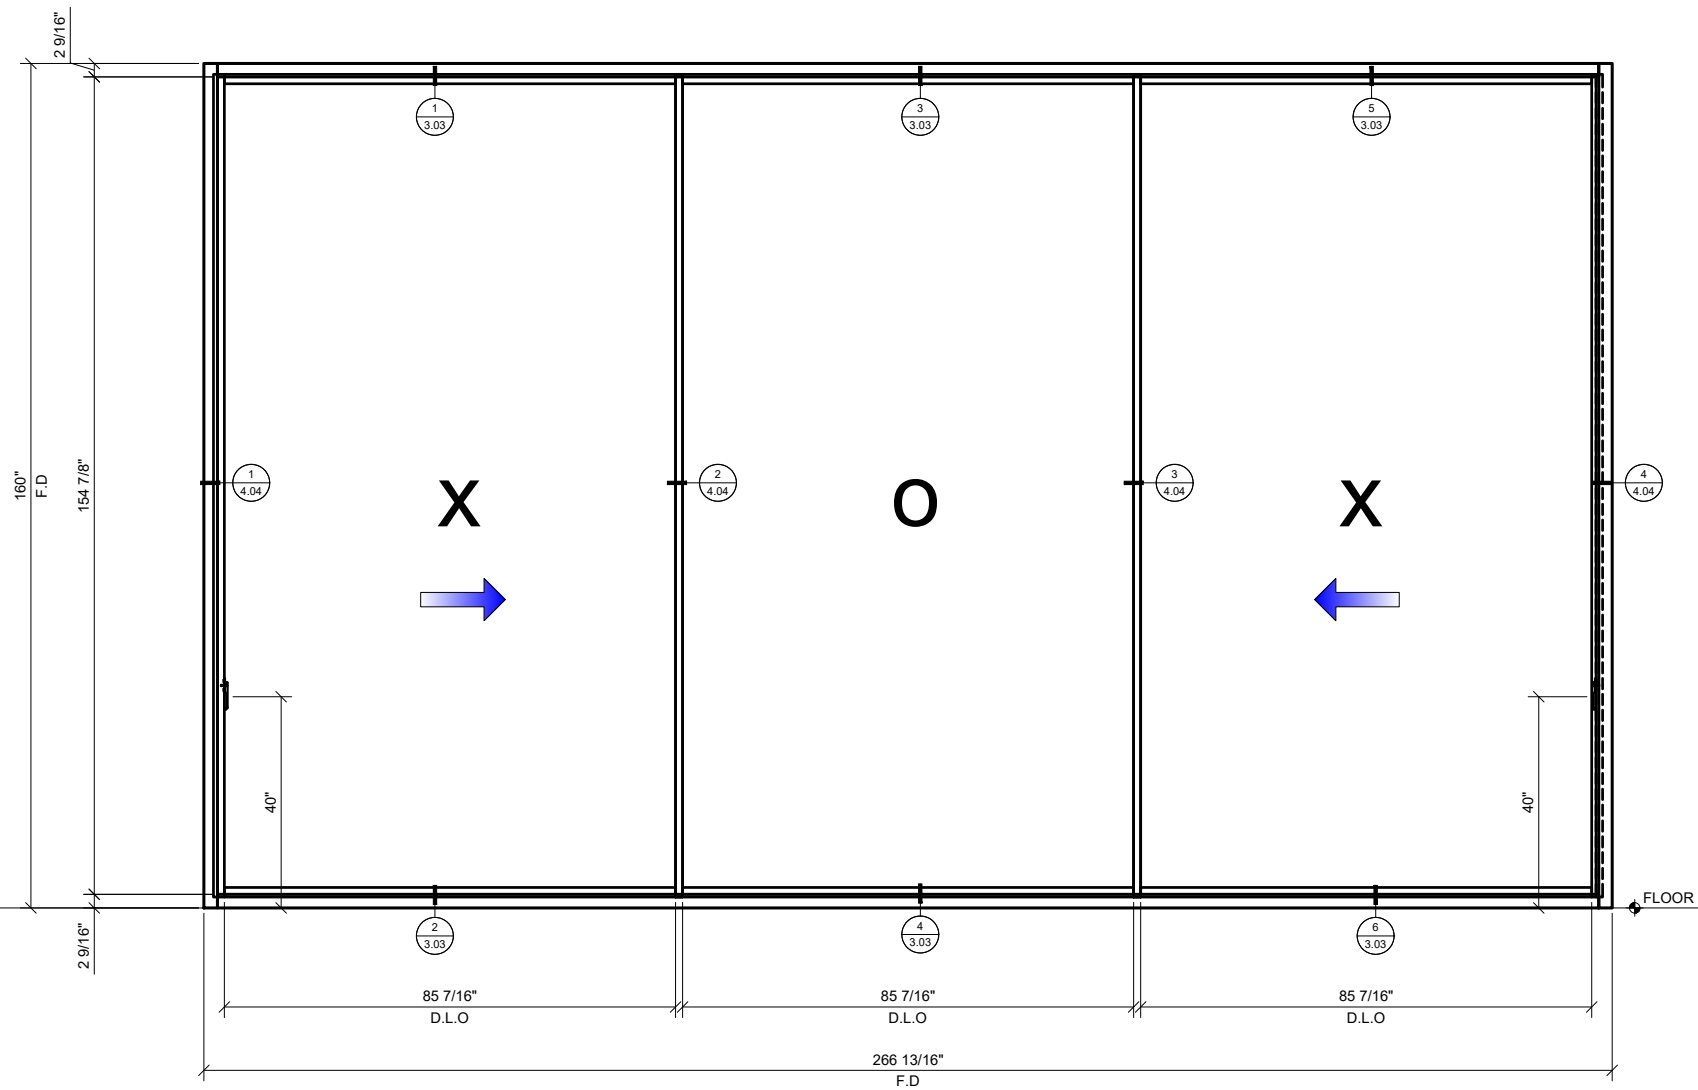

1 **XOX - 3 TRACK CONFIGURATION**
3/4" = 1'-0" ARCH. REF.: N/A

Revisions By:

CRL.

2503 E. Vernon Avenue, Los Angeles, CA 90058-1887
PH (800)-421-6144 FX: 800-587-7501 www.crlaurence.com

Description:
**S100 SERIES
SLIDING DOORS**

Drawn By: HW

Date: 08/12/2020

Scale: AS NOTED

File Name:

S100 SERIES SLIDING DOORS

Sheet

2.04