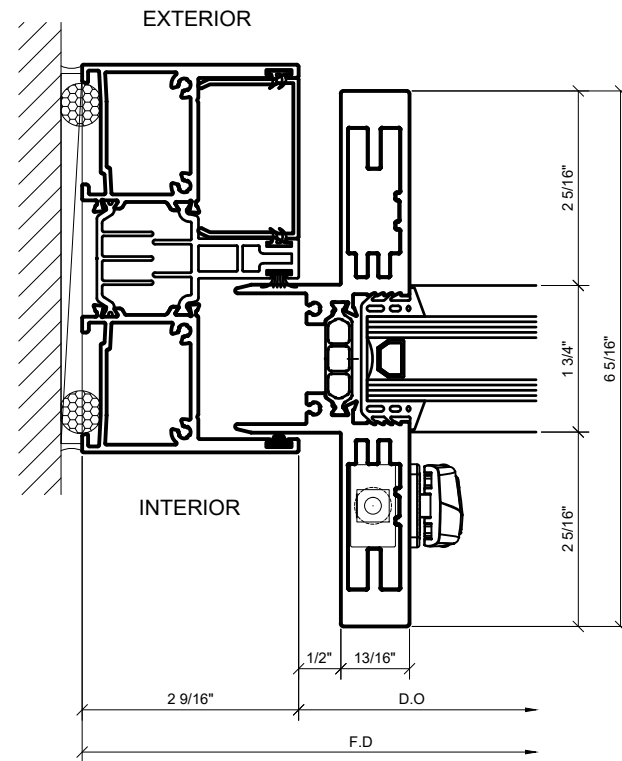

① STRIKE JAMB AT SLIDER
1'-0"=1'-0" ARCH REF: N/A