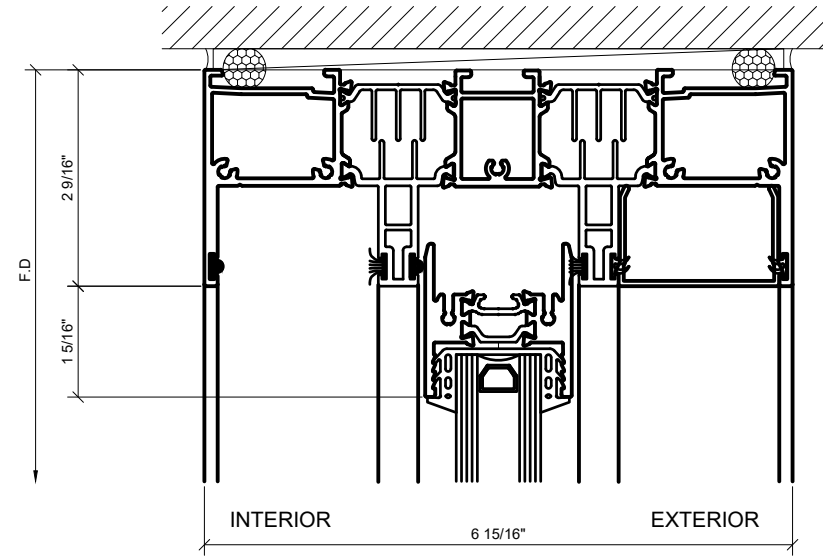

3 HEAD AT SLIDER OPENING
1'-0"=1'-0" ARCH REF: N/A