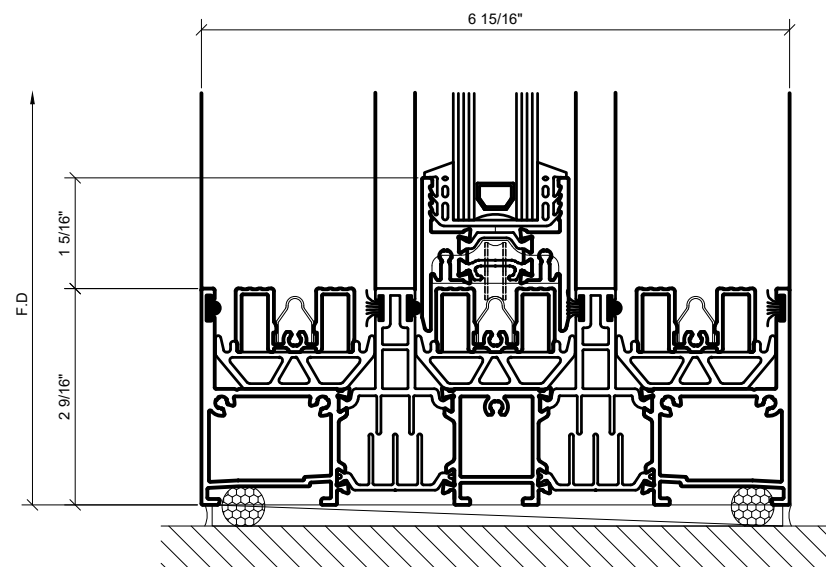

④ SILL AT SLIDER OPENING
1'-0"=1'-0" ARCH REF: N/A