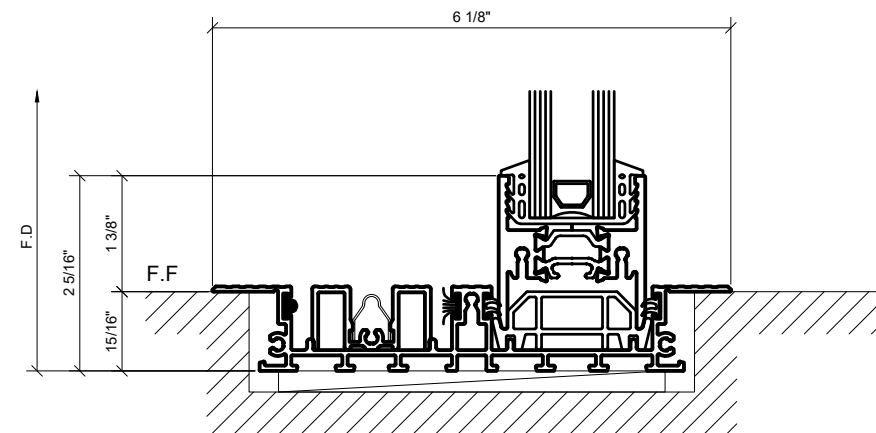

⑥ FLUSH SILL AT FIXED PANEL (OPTIONAL)
1'-0"=1'-0" ARCH REF: N/A

CRL.

2503 E. Vernon Avenue, Los Angeles, CA 90058-1887
PH (800)-421-6144 FX: 800-587-7501 www.crlaurence.com

Description:
S100 SERIES
SLIDING DOORS

Drawn By: HW
Date: 08/12/2020
Scale: AS NOTED
File Name:
S100 SERIES SLIDING DOORS
Sheet