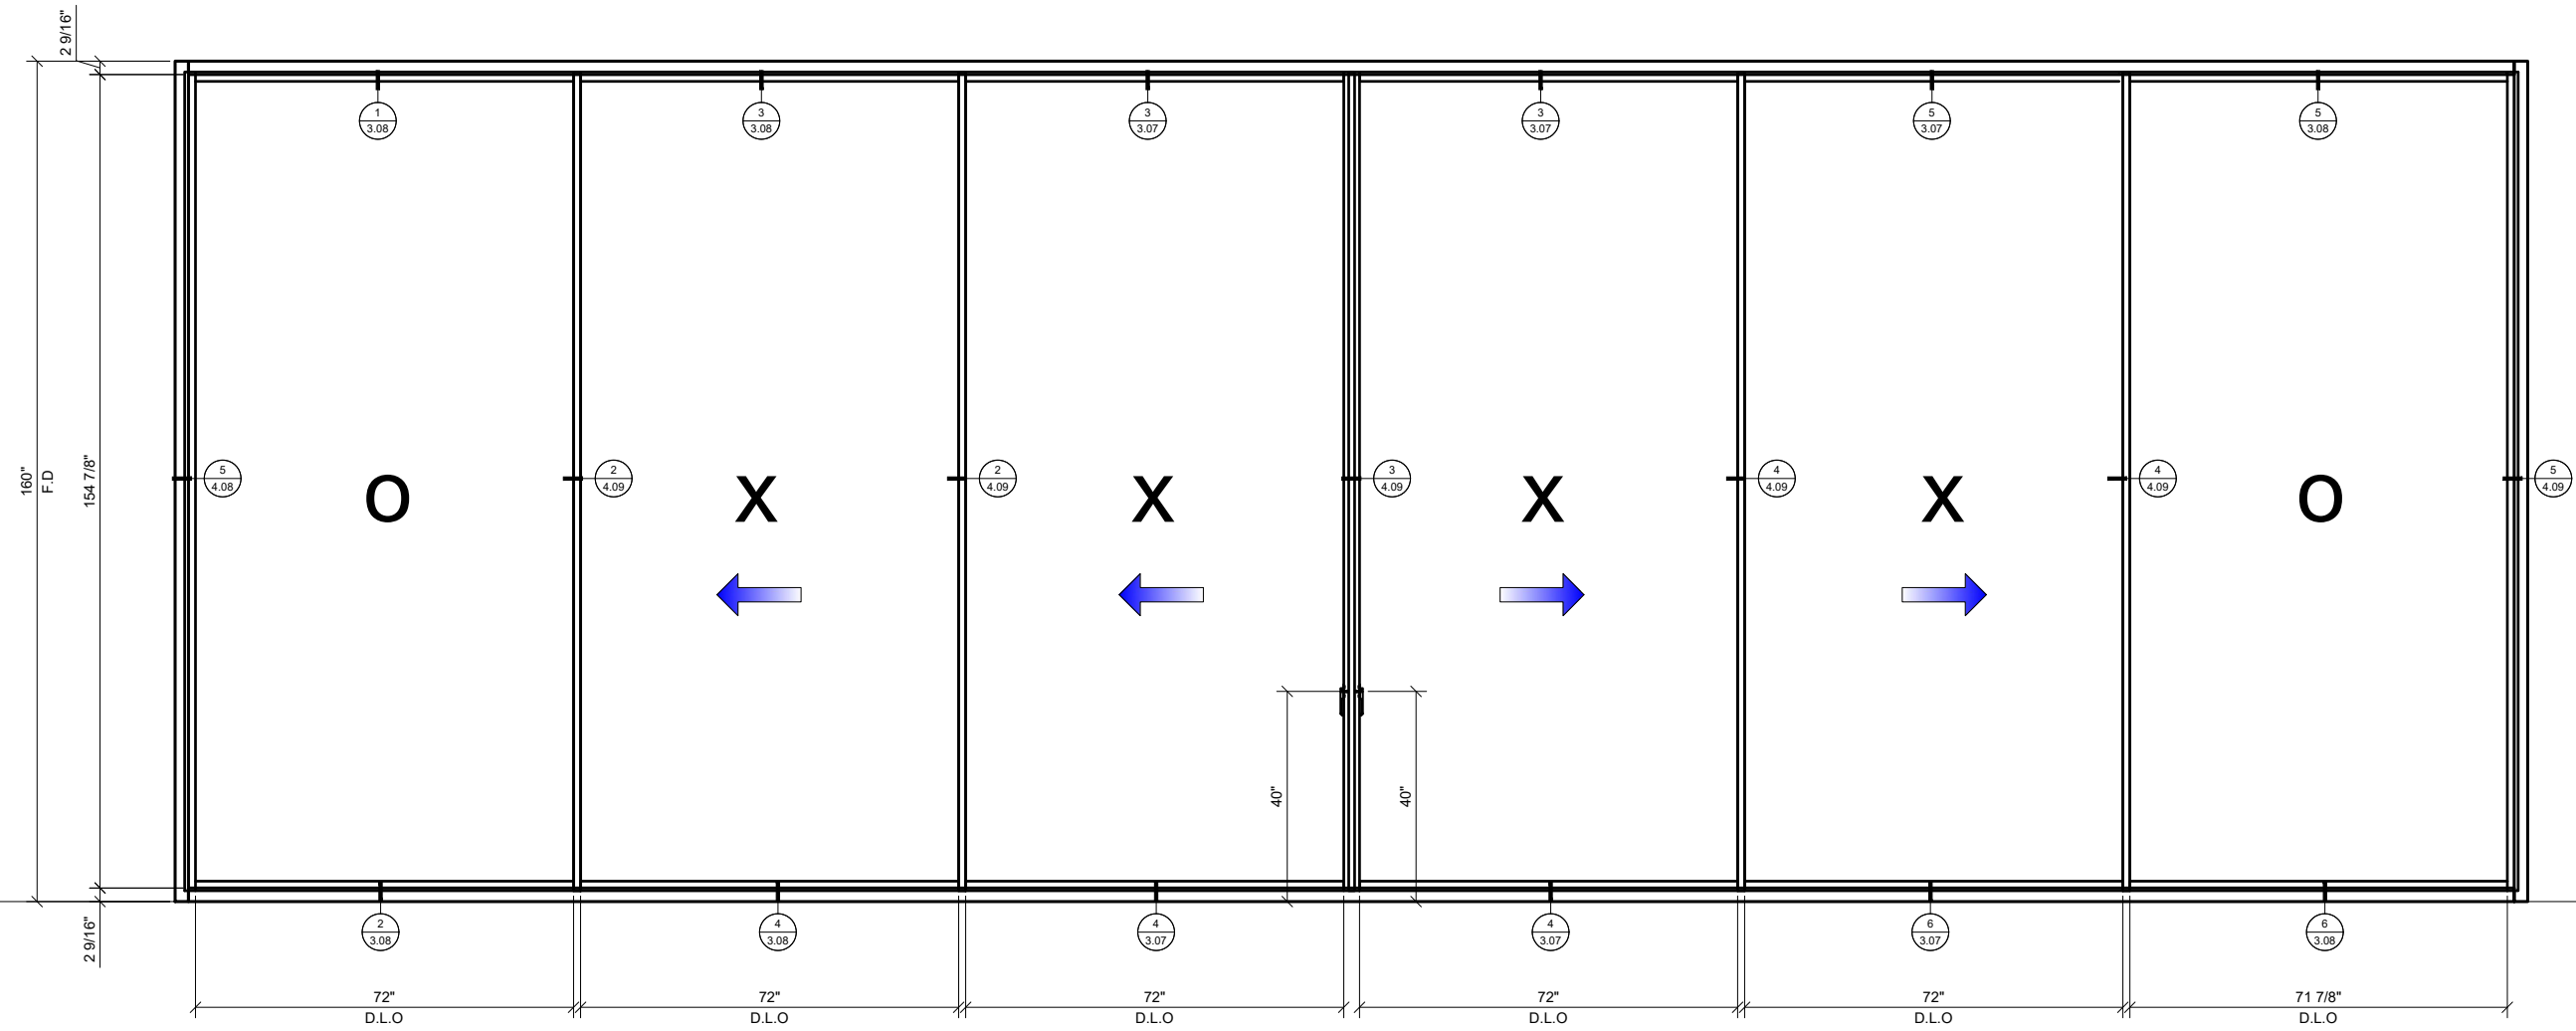

Revisions By:

CRL.

Description:
S100 SERIES
SLIDING DOORS

Drawn By: HW
Date: 08/12/2020
Scale: AS NOTED
File Name:
S100 SERIES SLIDING DOORS
Sheet

2.10