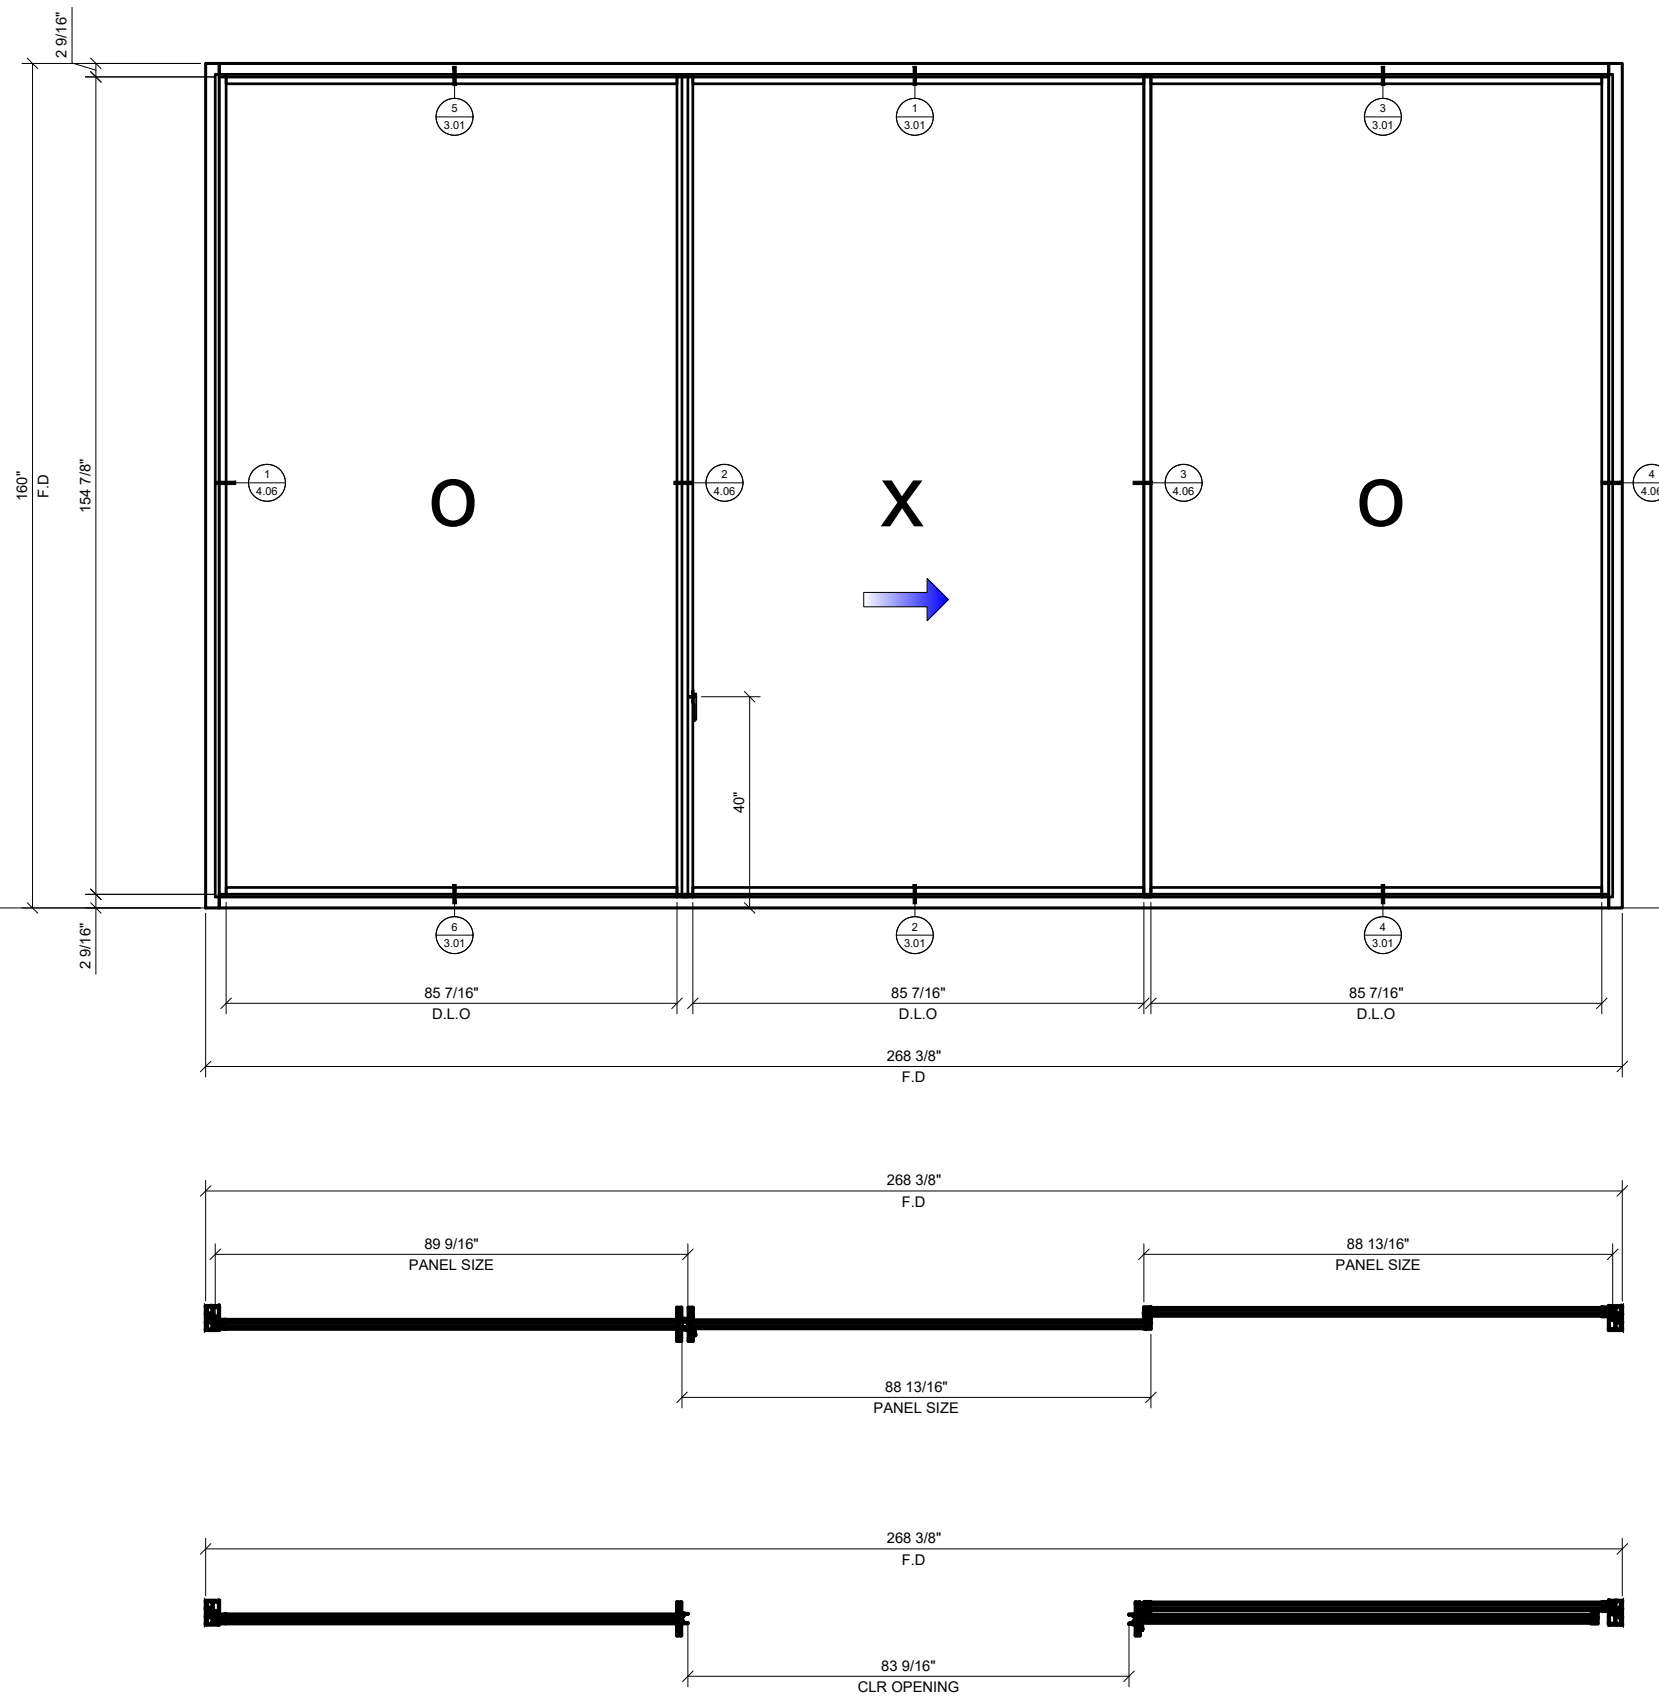

① OXO - 2 TRACK CONFIGURATION
3/4" = 1'-0" ARCH. REF.: N/A

Revisions By:

CRL.
2503 E. Vernon Avenue, Los Angeles, CA 90058-1887
PH (800)-421-6144 FX: 800-587-7501 www.crlaurence.com

Description:
S100 SERIES
SLIDING DOORS

Drawn By: HW
Date: 08/12/2020
Scale: AS NOTED
File Name:
S100 SERIES SLIDING DOORS
Sheet