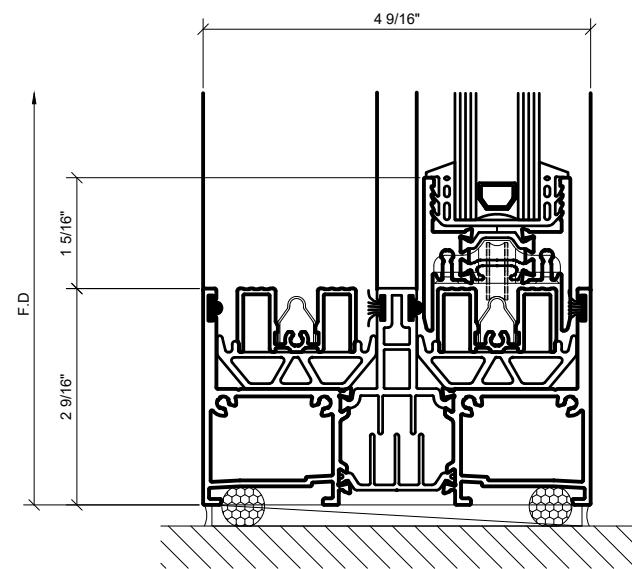

② SILL AT SLIDER OPENING
1'-0"=1'-0" ARCH REF: N/A