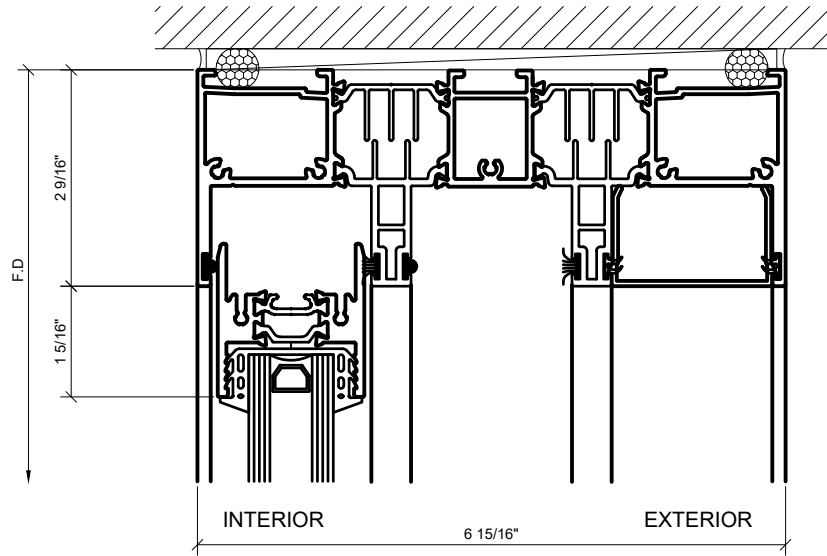

Revisions By:

CRL

Description:
S100 SERIES
SLIDING DOORS

Drawn By: HW

Date: 08/12/2020

Scale: AS NOTED

File Name:
S100 SERIES SLIDING DOORS
Sheet

3.05

① HEAD AT SLIDER OPENING
1'-0"=1'-0" ARCH REF: N/A