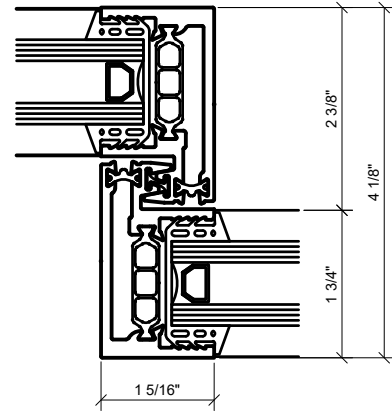

Revisions By:

CRL.

Description:
S100 SERIES
SLIDING DOORS

Drawn By: HW
Date: 08/12/2020
Scale: AS NOTED
File Name:
S100 SERIES SLIDING DOORS
Sheet

4.05

5 WALL JAMB AT FIXED PANEL
1'-0"=1'-0" ARCH REF: N/A