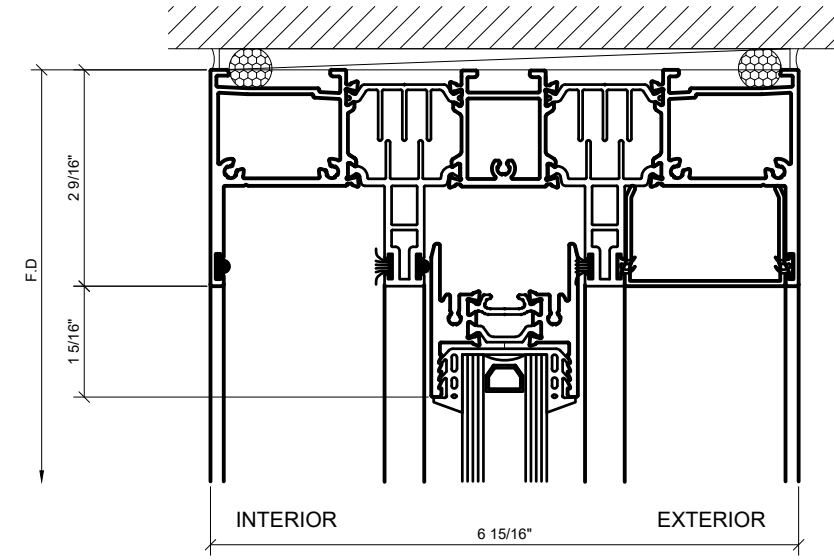

⑤ HEAD AT FIXED PANEL
1'-0"=1'-0" ARCH REF: N/A