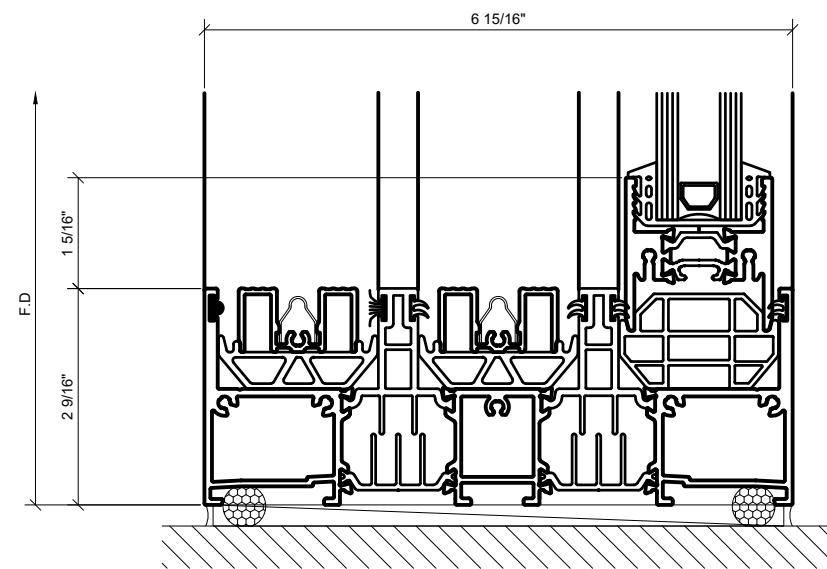

2 SILL AT SLIDER OPENING
1'-0"=1'-0" ARCH REF: N/A