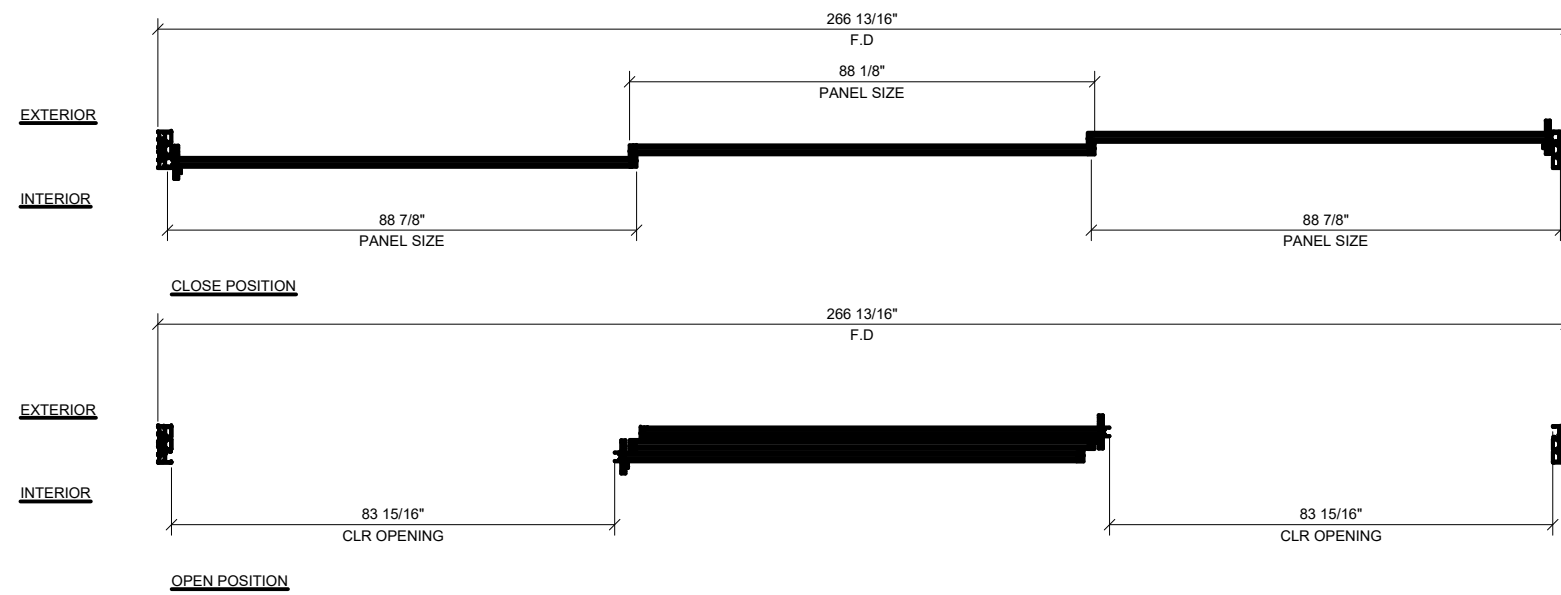

1 **XOX - 3 TRACK CONFIGURATION**
3/4" = 1'-0" ARCH. REF.: N/A

Revisions By:

CRL.

2503 E. Vernon Avenue, Los Angeles, CA 90058-1887
PH (800)-421-6144 FX: 800-587-7501 www.crlaurence.com

Description:
**S100 SERIES
SLIDING DOORS**

Drawn By: HW

Date: 08/12/2020

Scale: AS NOTED

File Name:

S100 SERIES SLIDING DOORS

Sheet

2.04