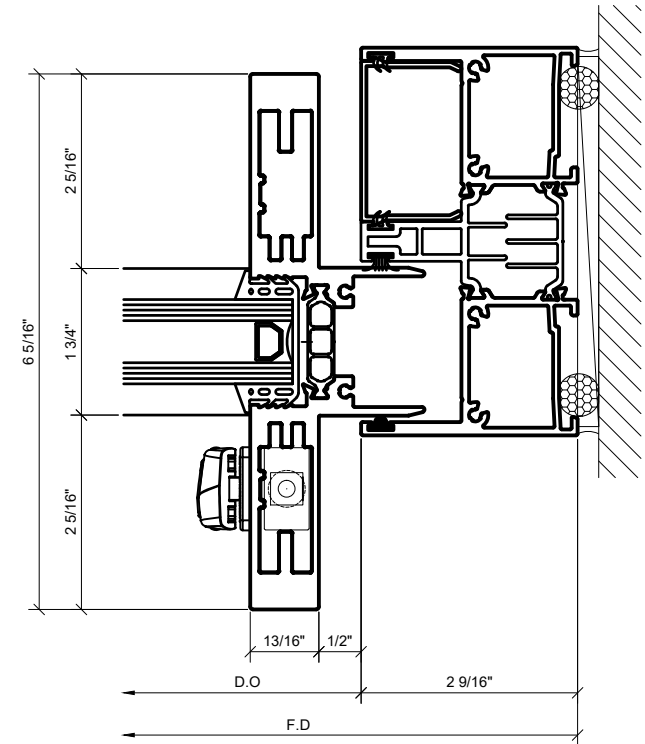

③ INTERLOCKER VERTICAL (INTERIOR)
1'-0"=1'-0" ARCH REF: N/A

④ STRIKE JAMB AT SLIDER
1'-0"=1'-0" ARCH REF: N/A