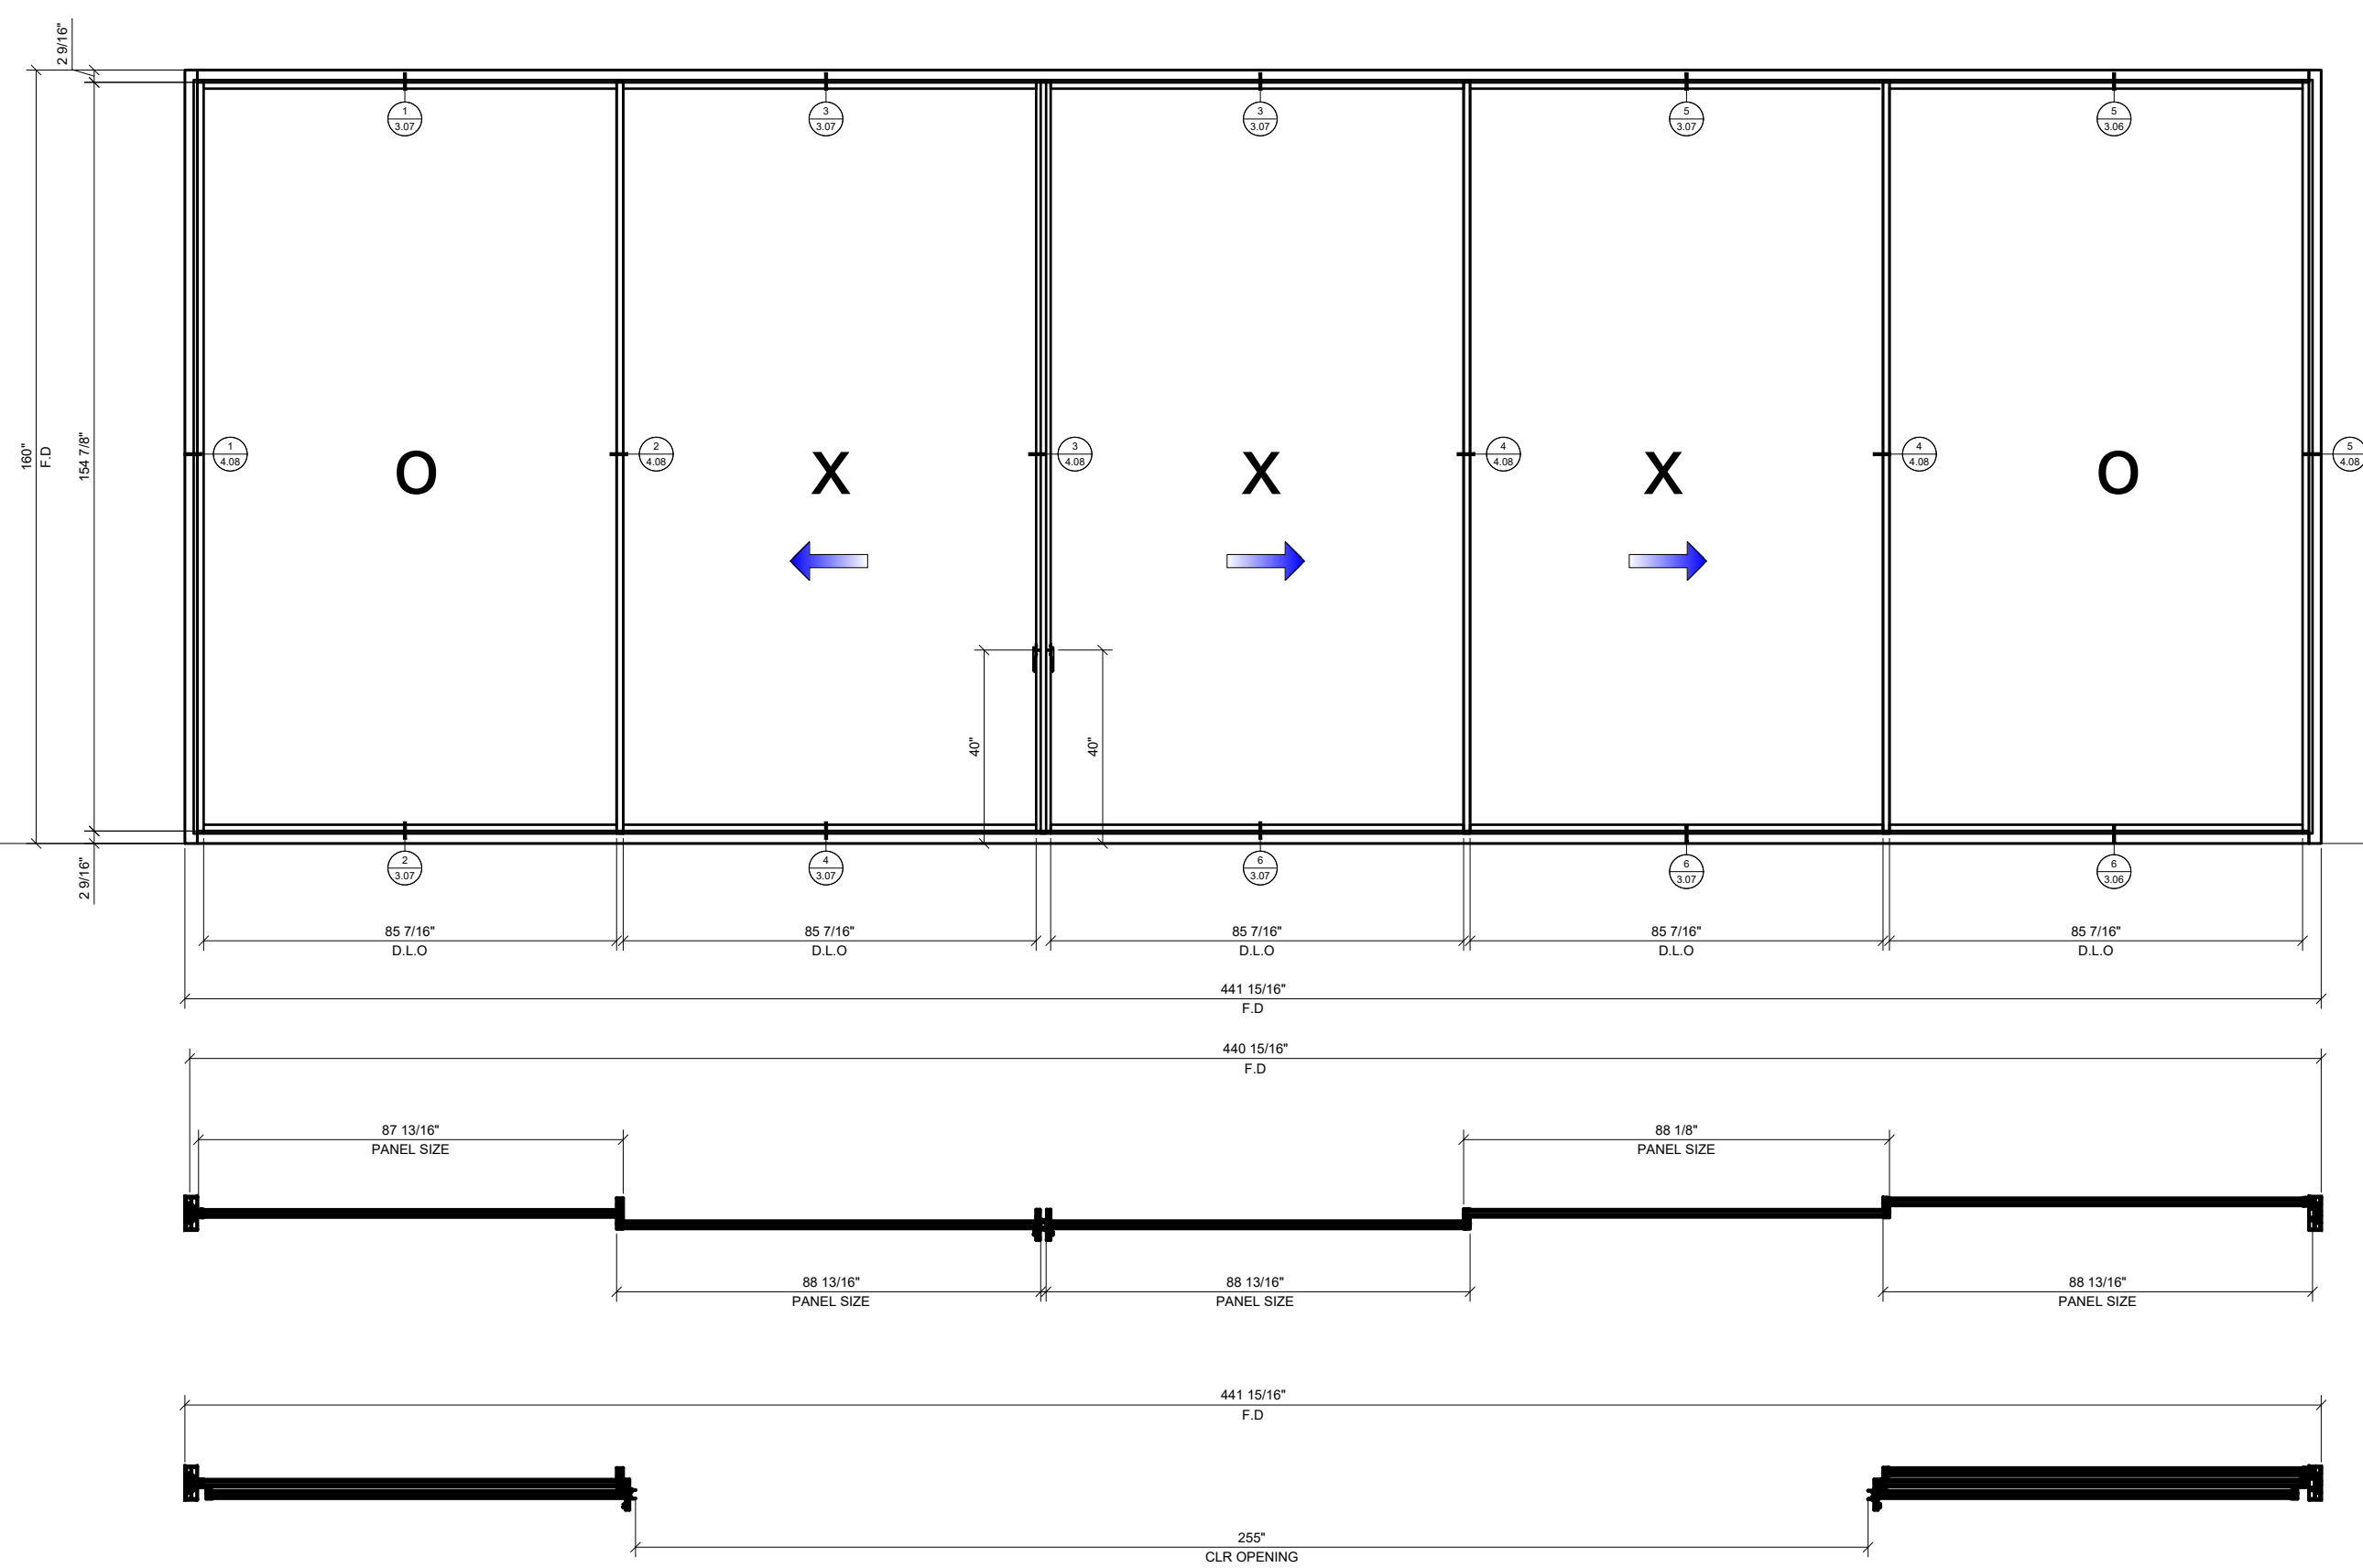

Revisions By:

Description:
**S100 SERIES
SLIDING DOORS**

Drawn By: HW
Date: 08/12/2020
Scale: AS NOTED
File Name:
S100 SERIES SLIDING DOORS
Sheet

2.09

① OX | XXO - 3 TRACK CONFIGURATION
3/4" = 1'-0" ARCH. REF.: N/A