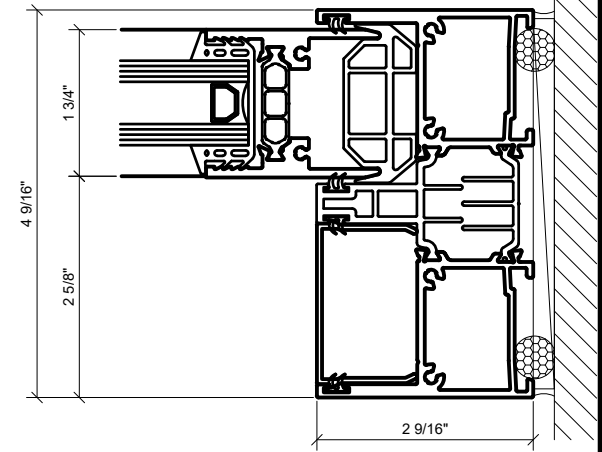

5 WALL JAMB AT FIXED PANEL
1'-0"=1'-0" ARCH REF: N/A