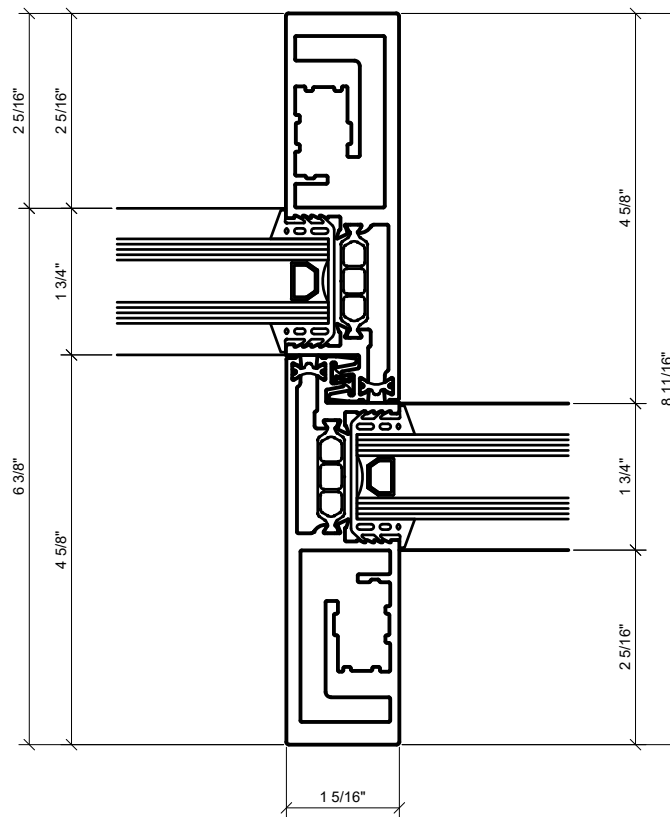

1 WALL JAMB AT FIXED PANEL  
1'-0"=1'-0" ARCH REF: N/A

2 MEETING VERTICAL  
1'-0"=1'-0" ARCH REF: N/A

3 INTERLOCKER VERTICAL ( INTERIOR )  
1'-0"=1'-0" ARCH REF: N/A

4 WALL JAMB AT FIXED PANEL  
1'-0"=1'-0" ARCH REF: N/A