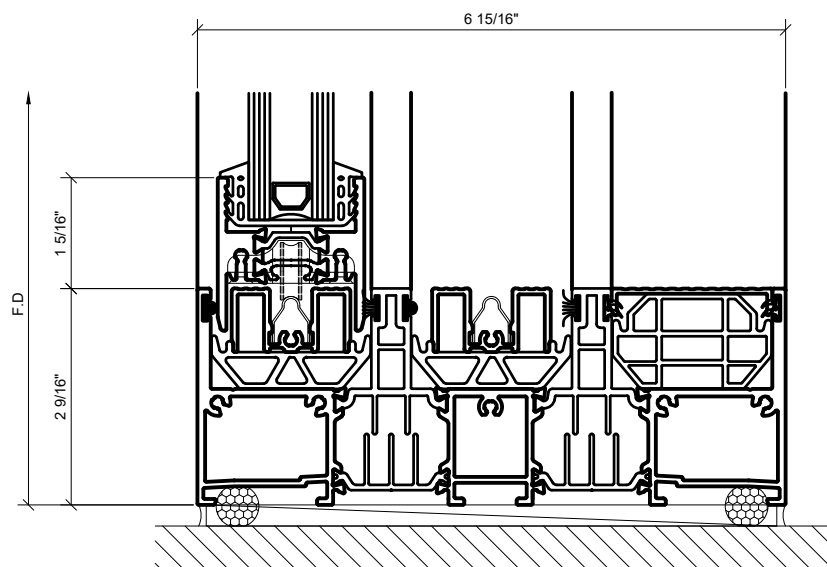

② SILL AT SLIDER OPENING
1'-0"=1'-0" ARCH REF: N/A