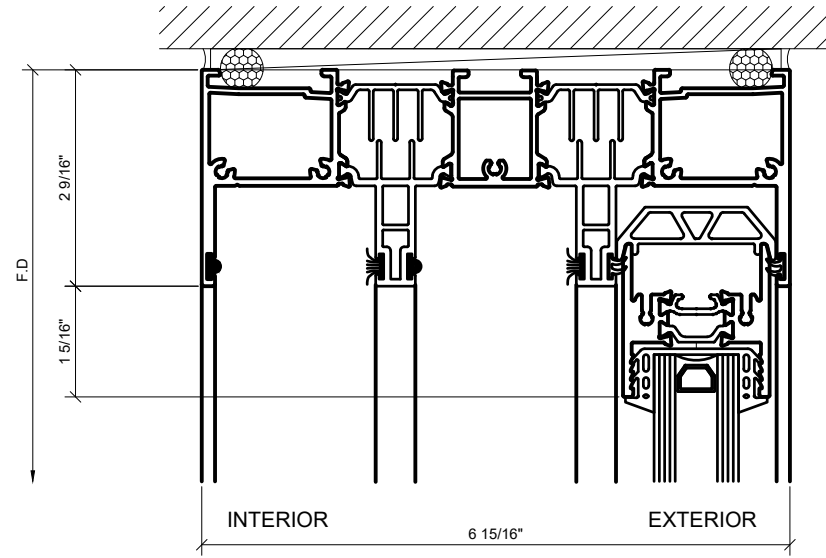

Revisions By:

CRL.

Description:
S100 SERIES
SLIDING DOORS

Drawn By: HW
Date: 08/12/2020
Scale: AS NOTED
File Name:
S100 SERIES SLIDING DOORS
Sheet

3.08

1 HEAD AT FIXED PANEL
1'-0"=1'-0" ARCH REF: N/A