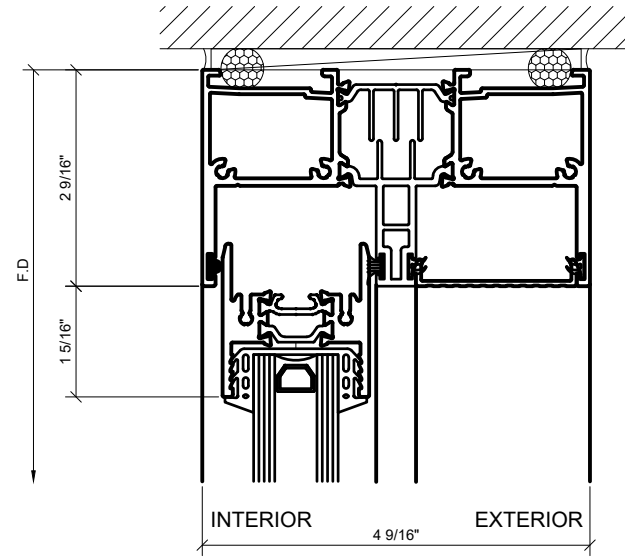

④ SILL AT FIXED PANEL  
1'-0"=1'-0" ARCH REF: N/A

⑥ FLUSH SILL AT SLIDER OPENING (OPTIONAL)  
1'-0"=1'-0" ARCH REF: N/A

Revisions By:

① HEAD AT FIXED PANEL  
1'-0"=1'-0" ARCH REF: N/A

③ HEAD AT SLIDER OPENING  
1'-0"=1'-0" ARCH REF: N/A