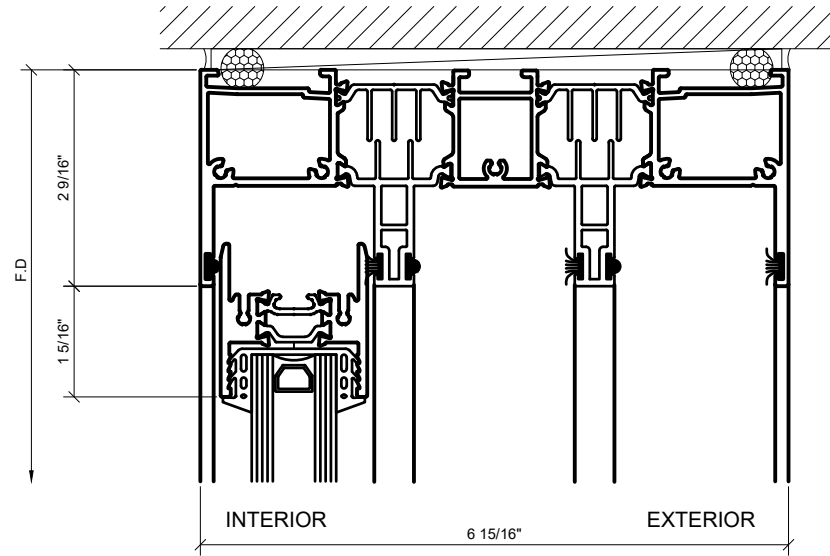

① HEAD AT SLIDER OPENING
1'-0"=1'-0" ARCH REF: N/A