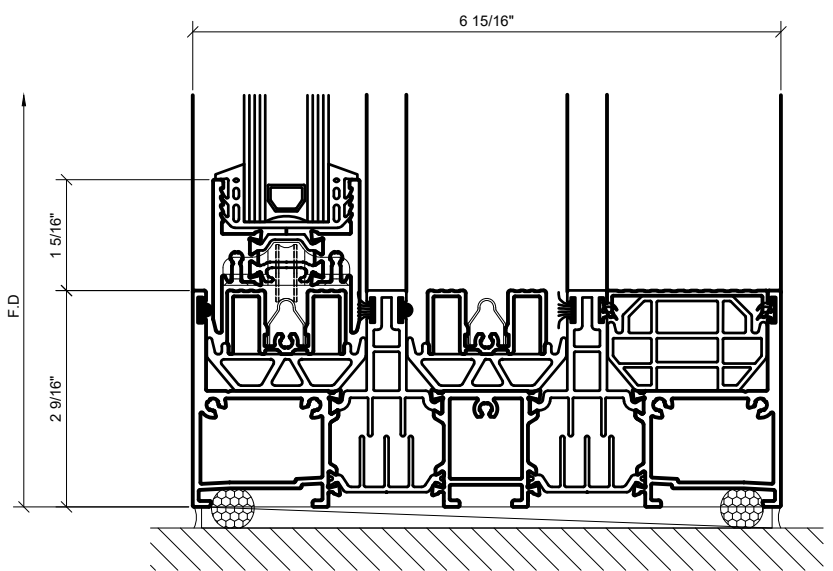

④ SILL AT SLIDER OPENING
1'-0"=1'-0" ARCH REF: N/A