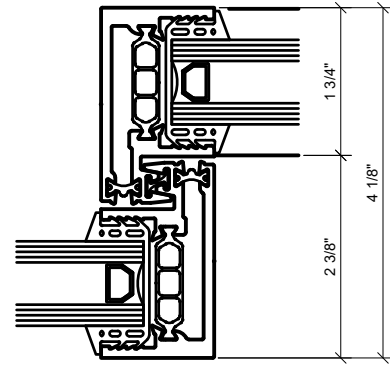

② INTERLOCKER VERTICAL (INTERIOR)
1'-0"=1'-0" ARCH REF: N/A