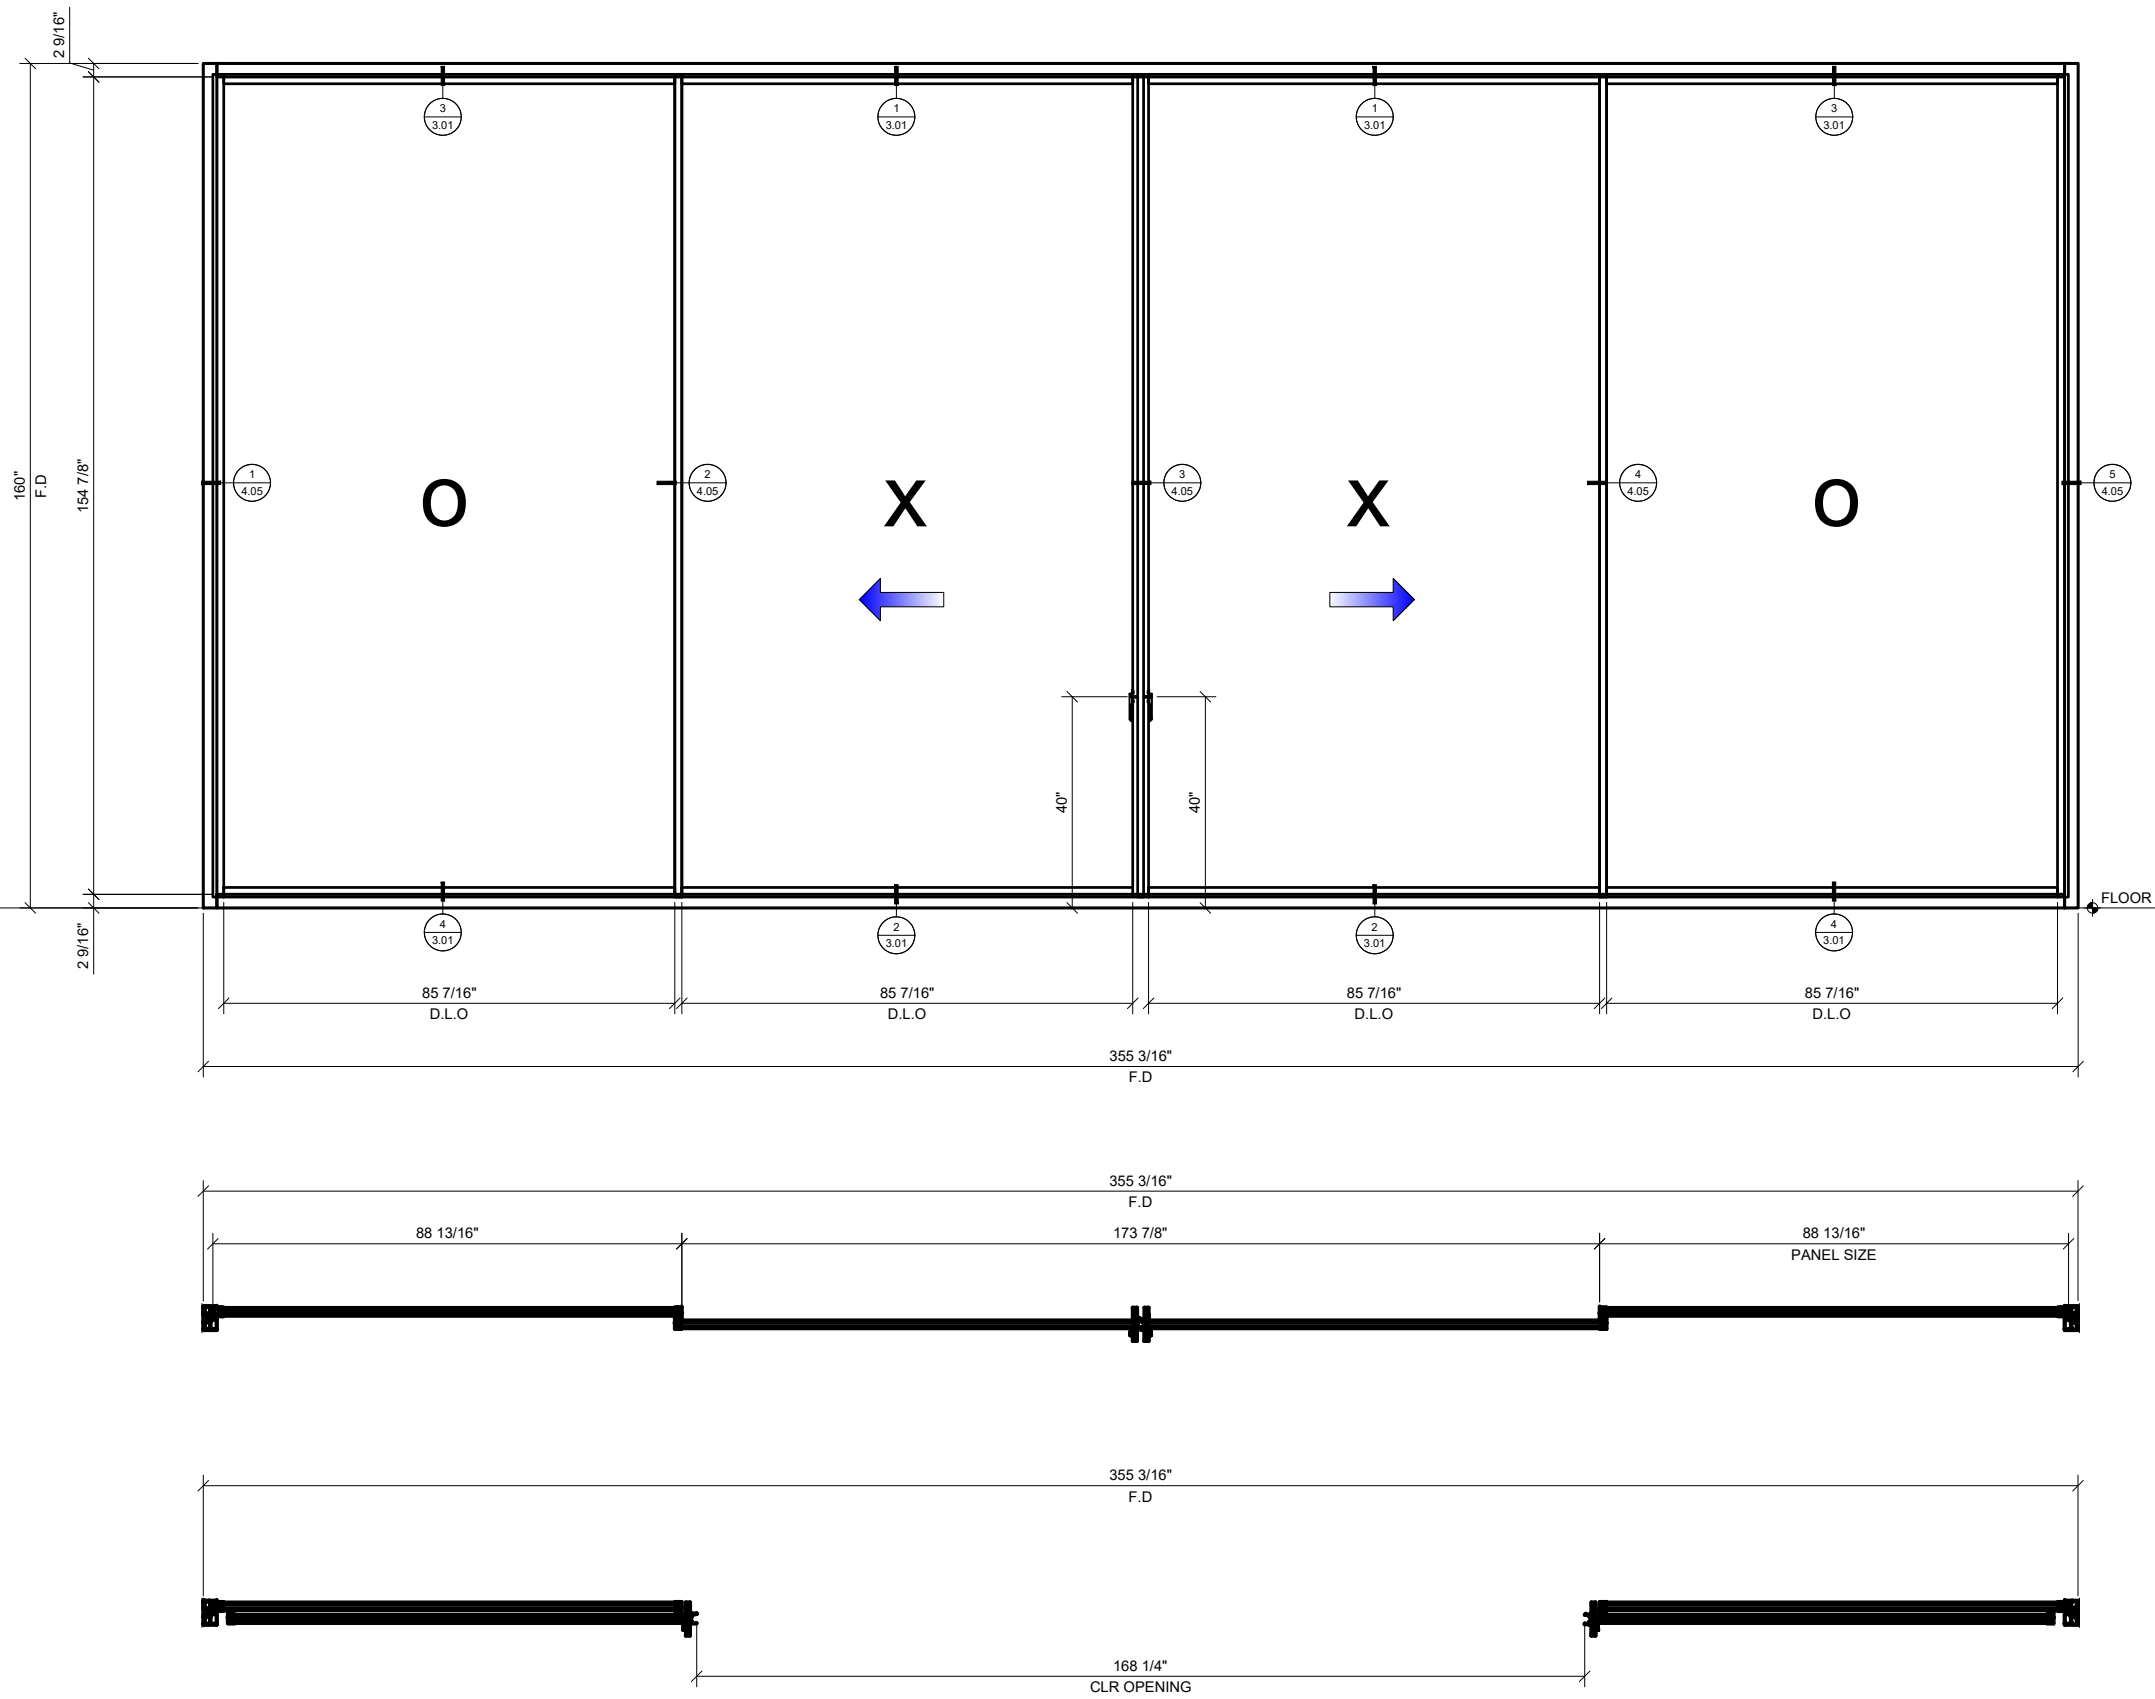

Description:  
**S100 SERIES  
 SLIDING DOORS**

Drawn By: HW

Date: 08/12/2020

Scale: AS NOTED

File Name:

S100 SERIES SLIDING DOORS

Sheet

**2.04**