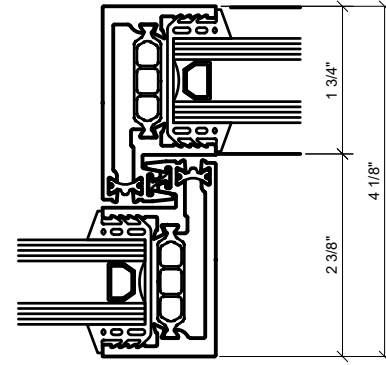

4 INTERLOCKER VERTICAL ( EXTERIOR )  
1'-0"=1'-0" ARCH REF: N/A

① STRIKE JAMB AT SLIDER  
1'-0"=1'-0" ARCH REF: N/A

② INTERLOCKER VERTICAL ( INTERIOR )  
1'-0"=1'-0" ARCH REF: N/A

③ INTERLOCKER VERTICAL ( INTERIOR )  
1'-0"=1'-0" ARCH REF: N/A