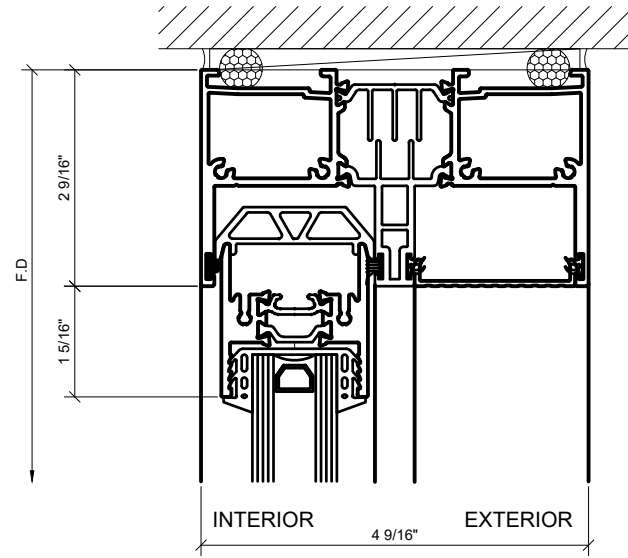

Revisions By:

① HEAD AT FIXED PANEL
1'-0"=1'-0" ARCH REF: N/A