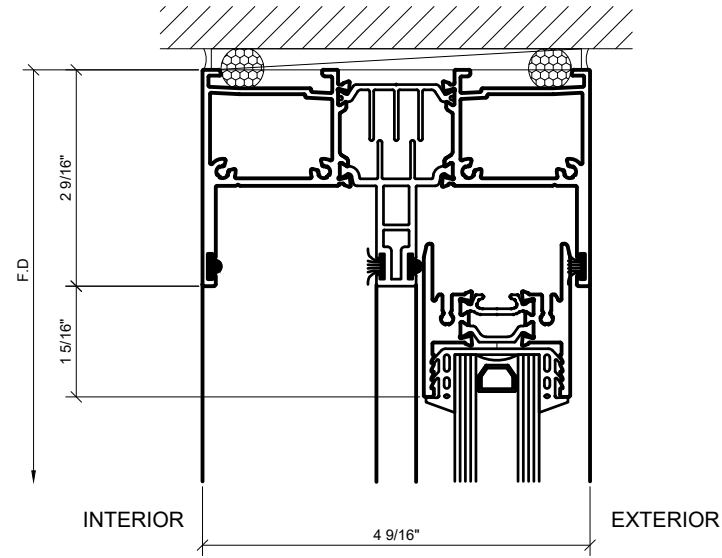

Revisions By:

CRL.

Description:
S100 SERIES
SLIDING DOORS

Drawn By: HW

Date: 08/12/2020

Scale: AS NOTED

File Name:

S100 SERIES SLIDING DOORS

Sheet

3.02

① HEAD AT SLIDER OPENING
1'-0"=1'-0" ARCH REF: N/A