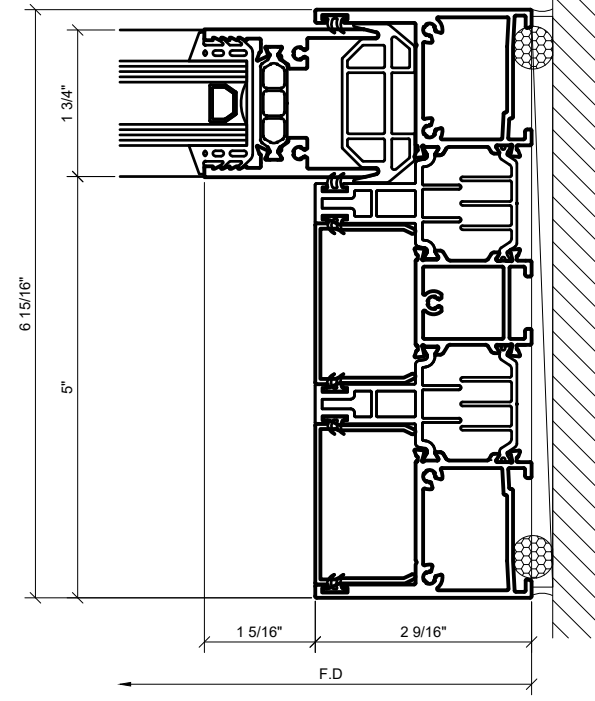

ARCH REF: N/A

3 MEETING VERTICAL  
1'-0"=1'-0" ARCH REF: N/A

ARCH REF: N/A

4 INETERLOCKER VERTICAL ( INTERIOR )  
1'-0"=1'-0" ARCH REF: N/A

ARCH REF: N/A

5 WALL JAMB AT FIXED PANEL  
1'-0"=1'-0" ARCH REF: N/A