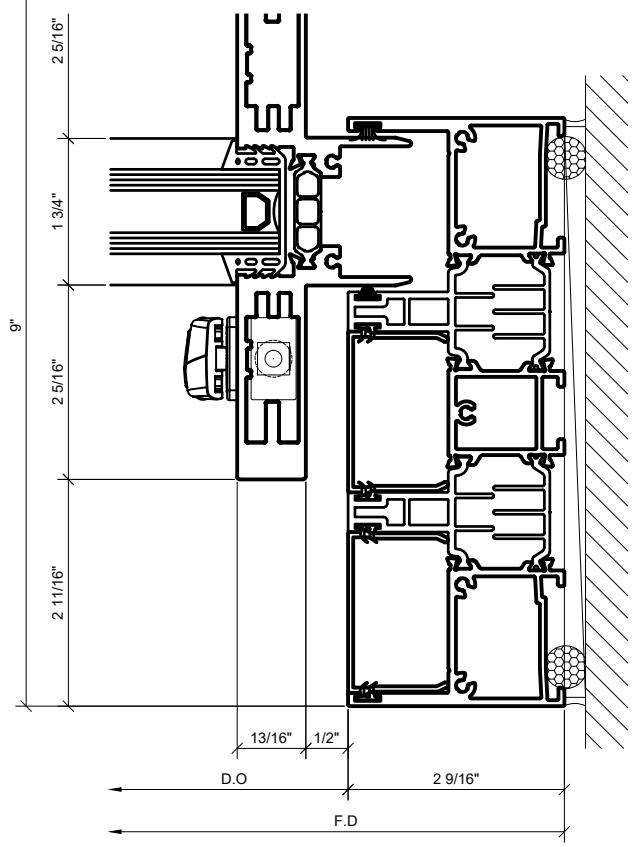

③ INTERLOCKER VERTICAL (INTERIOR)
1'-0"=1'-0" ARCH REF: N/A

④ STRIKE JAMB AT SLIDER
1'-0"=1'-0" ARCH REF: N/A

Revisions By:

CRL.

2503 E. Vernon Avenue, Los Angeles, CA 90058-1887
PH (800)-421-6144 FX: 800-587-7501 www.crlaurence.com

Description:
S100 SERIES
SLIDING DOORS

Drawn By: HW
Date: 08/12/2020
Scale: AS NOTED
File Name:
S100 SERIES SLIDING DOORS
Sheet

4.04