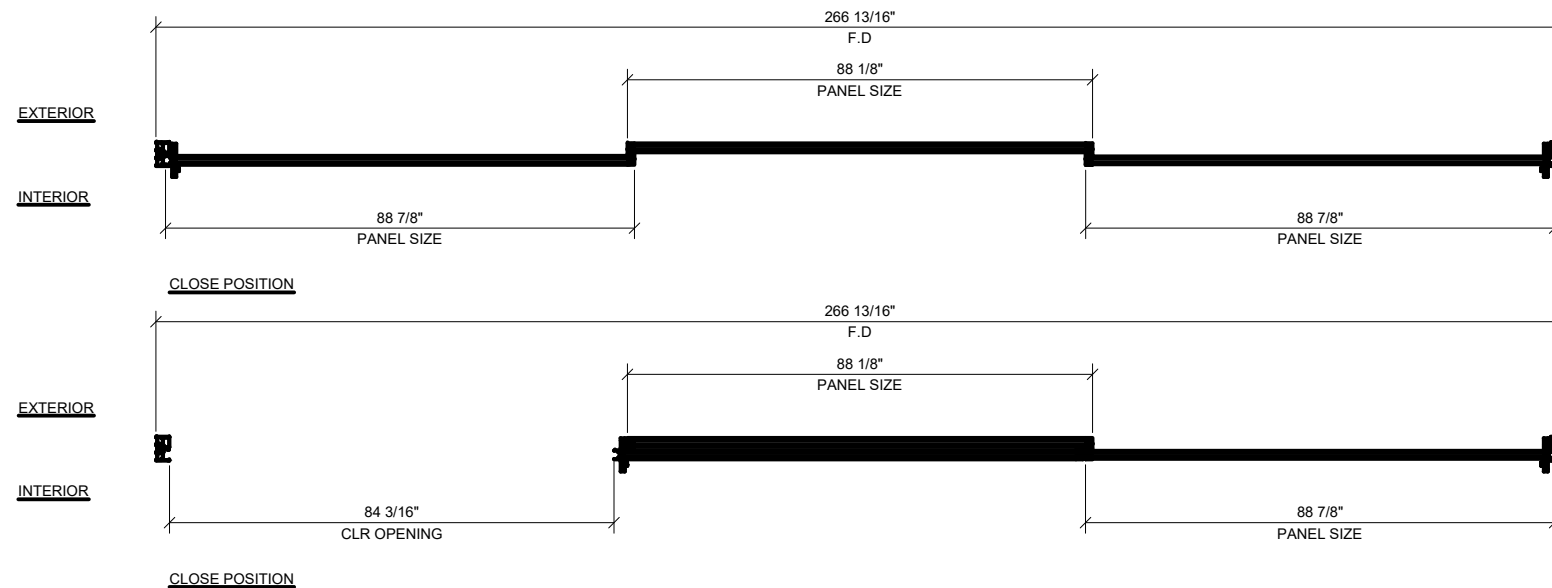

Description:  
**S100 SERIES  
 SLIDING DOORS**

Drawn By: HW

Date: 08/12/2020

Scale: AS NOTED

File Name:

S100 SERIES SLIDING DOORS

Sheet

**2.02**