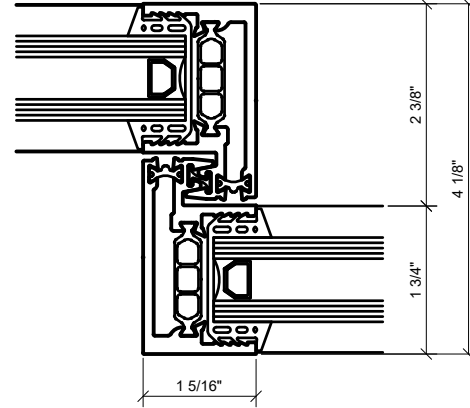

4.02

Description:  
S100 SERIES  
SLIDING DOORS

Drawn By: HW  
Date: 08/12/2020  
Scale: AS NOTED  
File Name:  
S100 SERIES SLIDING DOORS  
Sheet

① STRIKE JAMB AT SLIDER  
1'-0"=1'-0" ARCH REF: N/A

② INTERLOCKER VERTICAL ( INTERIOR )  
1'-0"=1'-0" ARCH REF: N/A