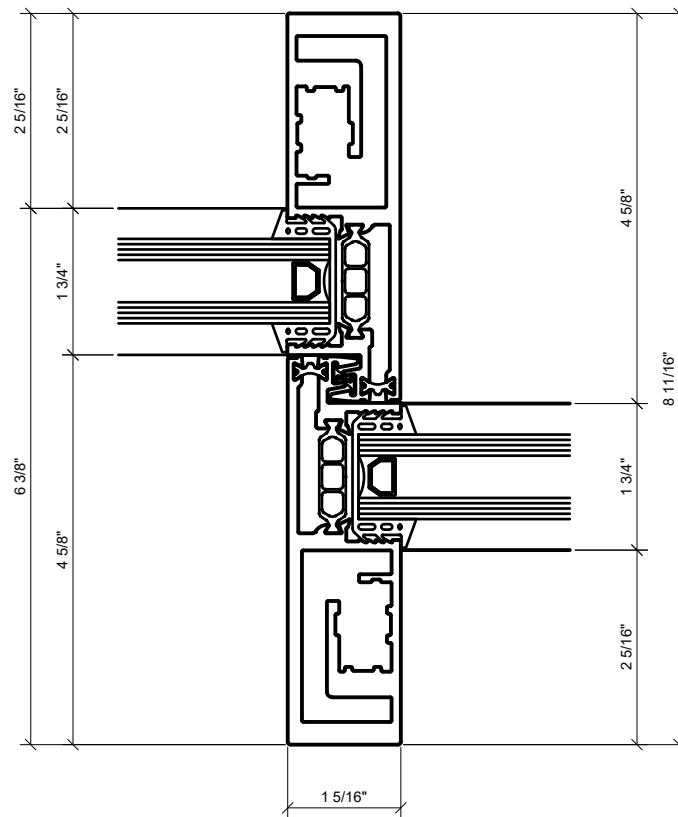

② INTERLOCKER VERTICAL (INTERIOR)
1'-0"=1'-0" ARCH REF: N/A

④ INTERLOCKER VERTICAL (EXTERIOR)
1'-0"=1'-0" ARCH REF: N/A

Revisions By:

CRL.

Description:
S100 SERIES
SLIDING DOORS

Drawn By: HW
Date: 08/12/2020
Scale: AS NOTED
File Name:
S100 SERIES SLIDING DOORS
Sheet

4.01