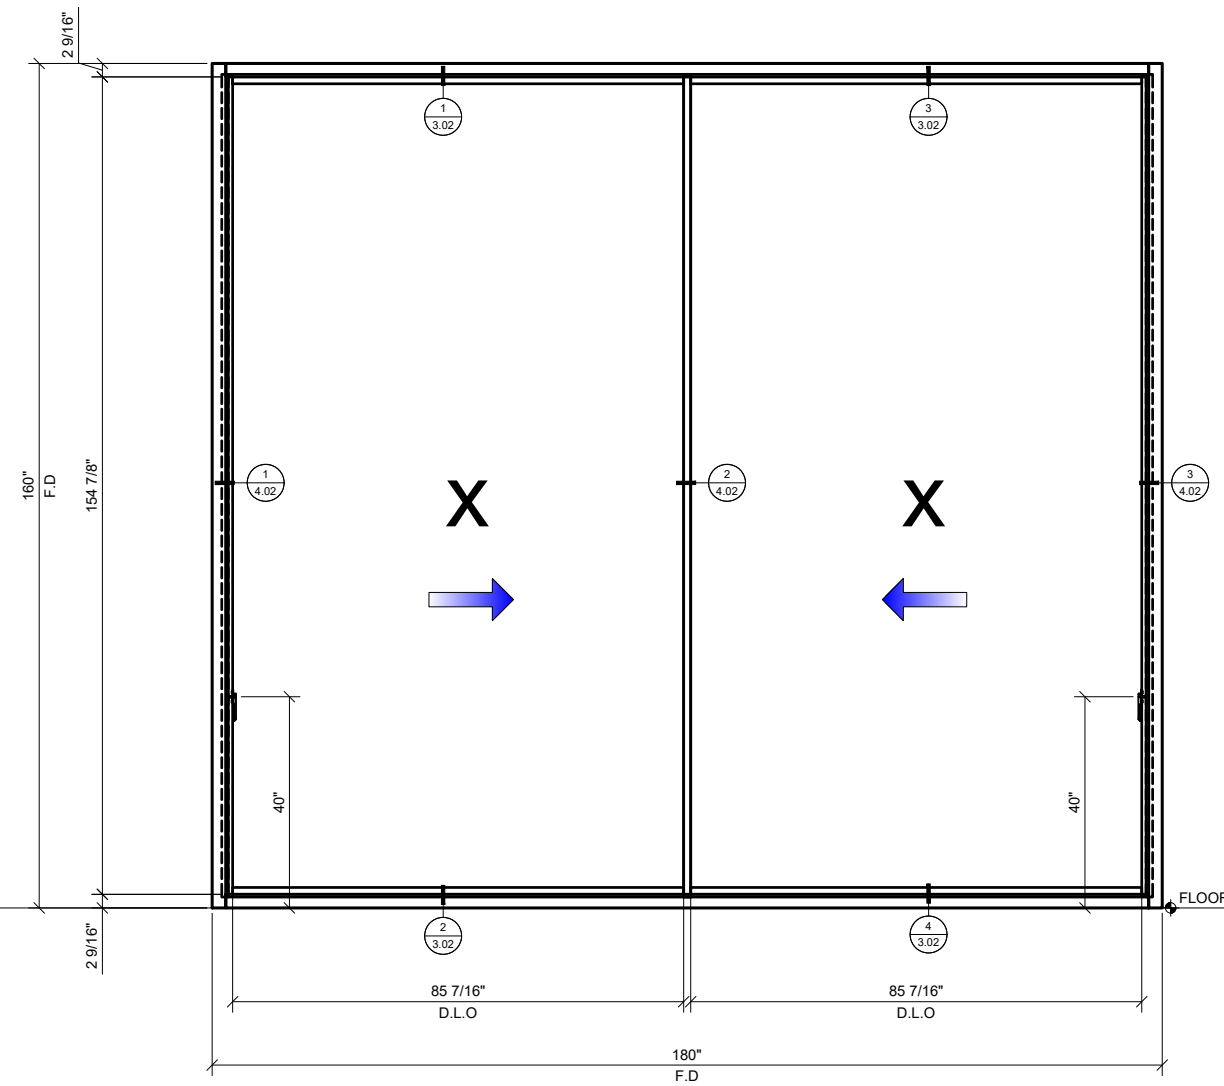

File Name:

S100 SERIES SLIDING DOORS

Sheet

2.01

① **XX - 2 TRACK CONFIGURATION**  
3/4" = 1'-0" ARCH. REF.: N/A

Revisions By:

**CRL.**

2503 E. Vernon Avenue, Los Angeles, CA 90058-1887  
 PH (800)-421-6144 FX: 800-587-7501 www.crlaurence.com