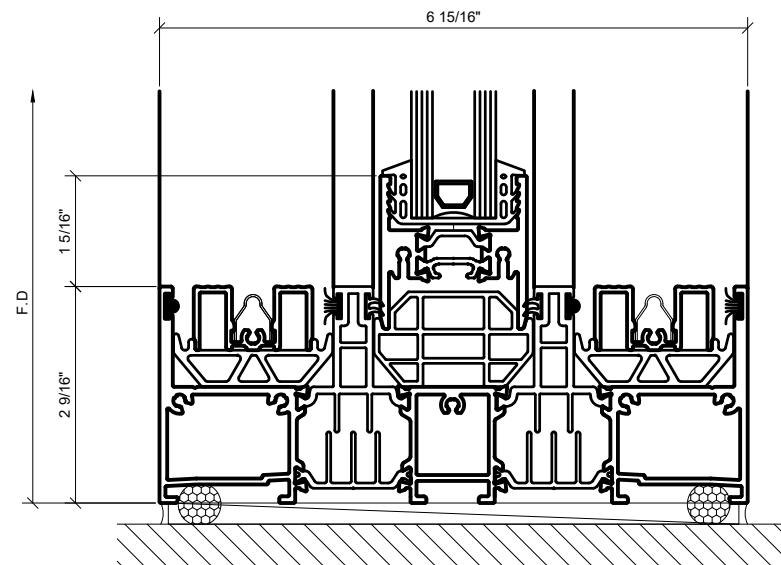

④ SILL AT FIXED PANEL
1'-0"=1'-0" ARCH REF: N/A