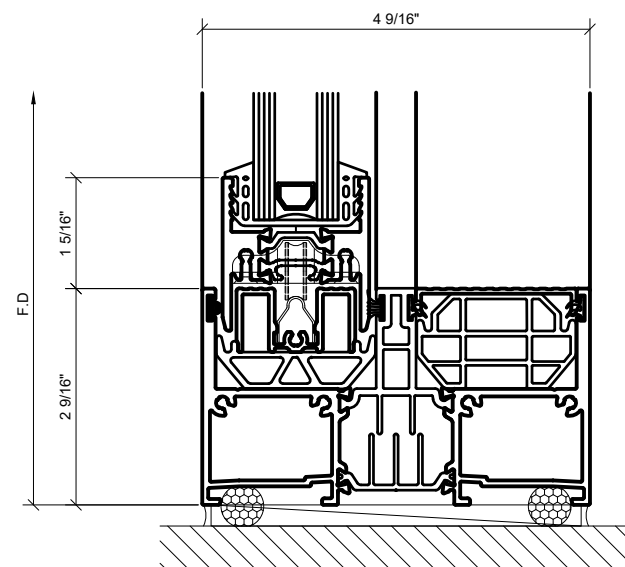

④ SILL AT SLIDER OPENING
1'-0"=1'-0" ARCH REF: N/A