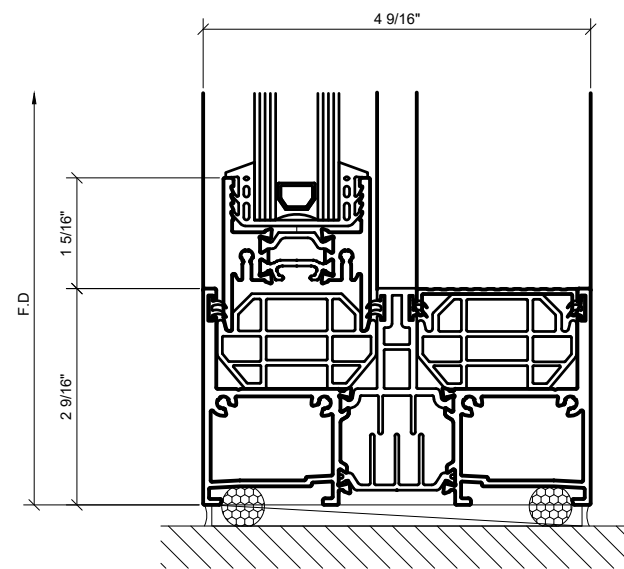

⑥ SILL AT FIXED PANEL
1'-0"=1'-0" ARCH REF: N/A

Revisions By:

CRL.

Description:
S100 SERIES
SLIDING DOORS

Drawn By: HW
Date: 08/12/2020
Scale: AS NOTED
File Name:
S100 SERIES SLIDING DOORS
Sheet

3.01