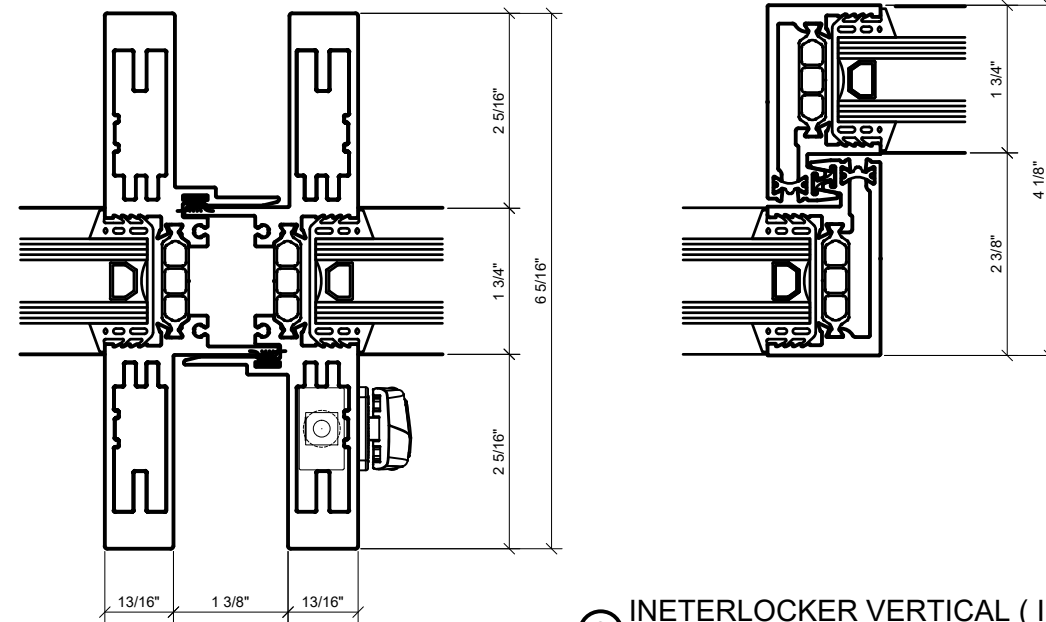

1 WALL JAMB AT FIXED PANEL  
1'-0"=1'-0" ARCH REF: N/A

2 MEETING VERTICAL  
1'-0"=1'-0" ARCH REF: N/A

3 INTERLOCKER VERTICAL ( INTERIOR )  
1'-0"=1'-0" ARCH REF: N/A

4 WALL JAMB AT FIXED PANEL  
1'-0"=1'-0" ARCH REF: N/A