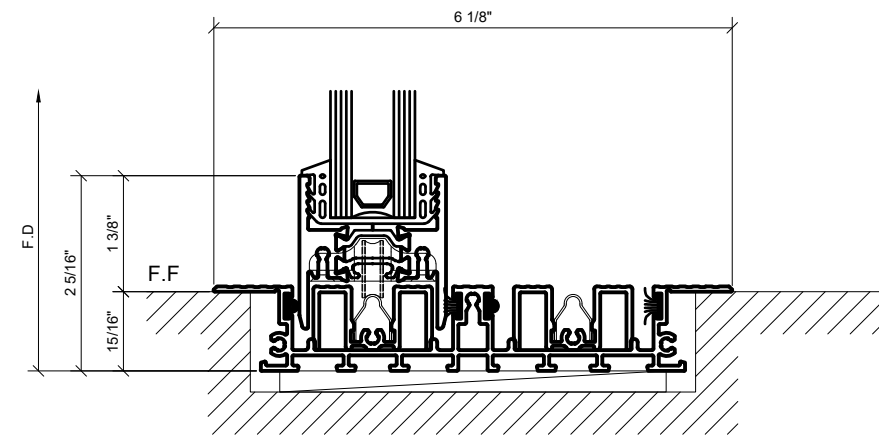

⑤ FLUSH SILL AT SLIDER OPENING (OPTIONAL)
1'-0"=1'-0" ARCH REF: N/A