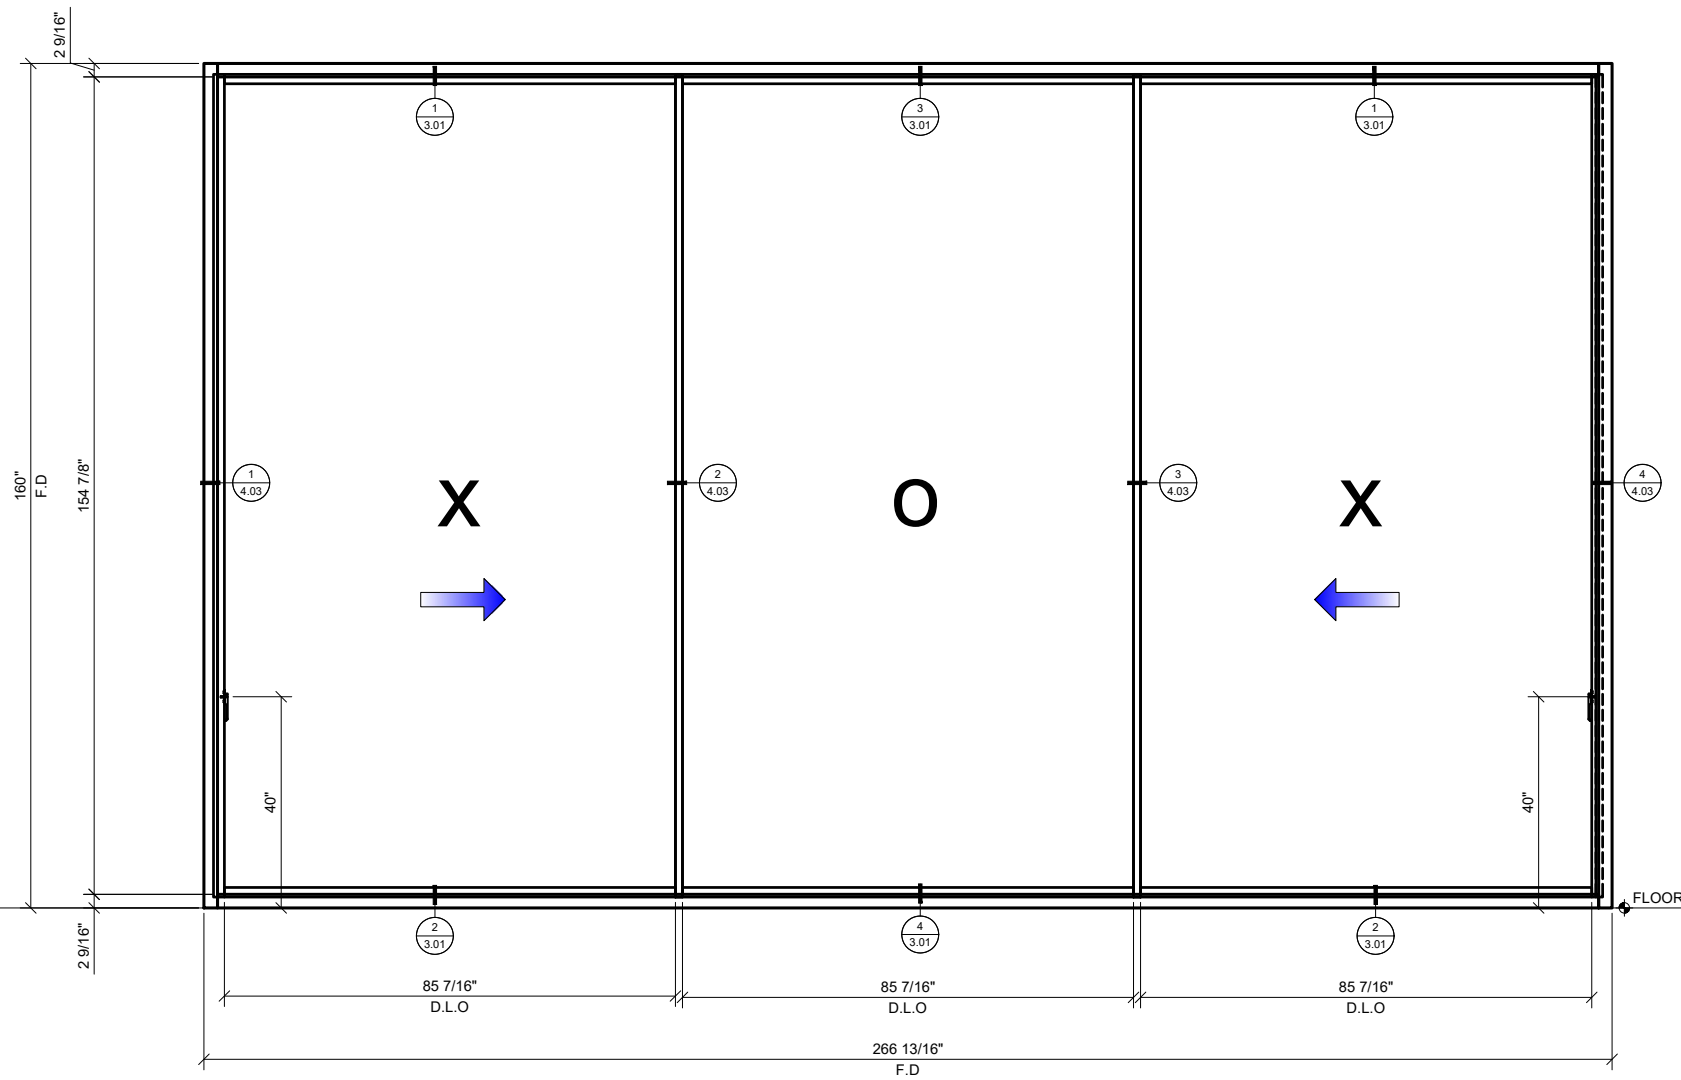

Description:  
**S100 SERIES  
 SLIDING DOORS**

Drawn By: HW

Date: 08/12/2020

Scale: AS NOTED

File Name:

S100 SERIES SLIDING DOORS

Sheet

**2.02**