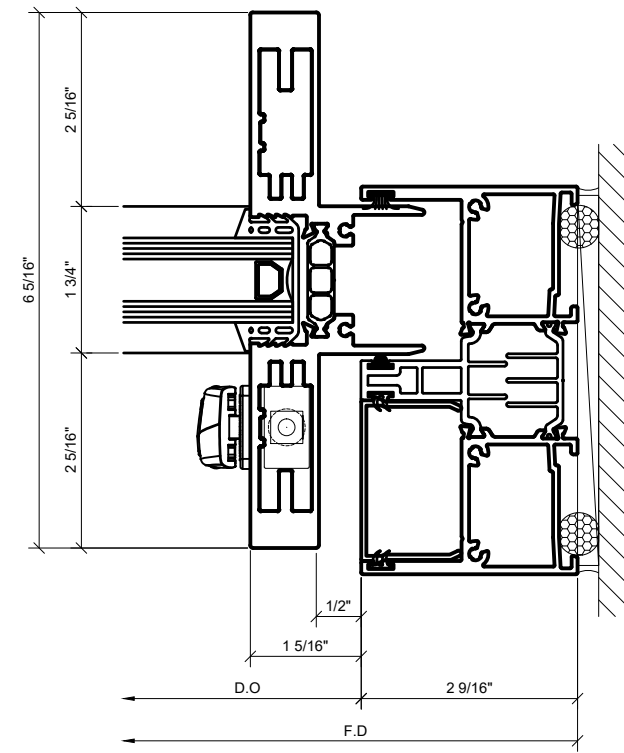

③ STRIKE JAMB AT SLIDER
1'-0"=1'-0" ARCH REF: N/A