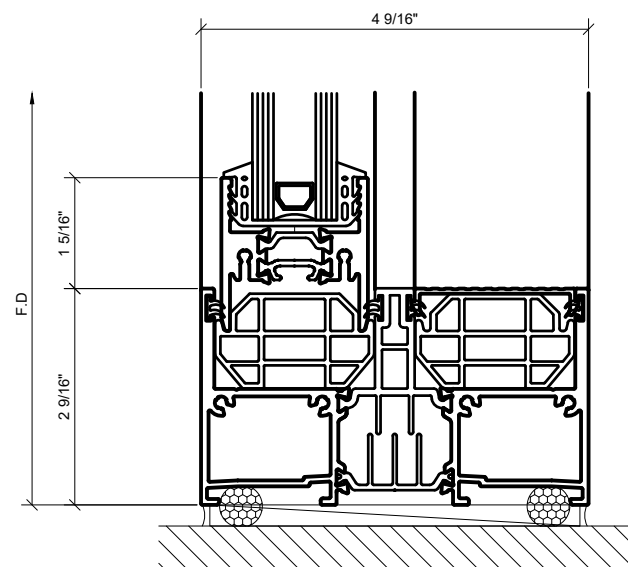

④ SILL AT FIXED PANEL
1'-0"=1'-0" ARCH REF: N/A