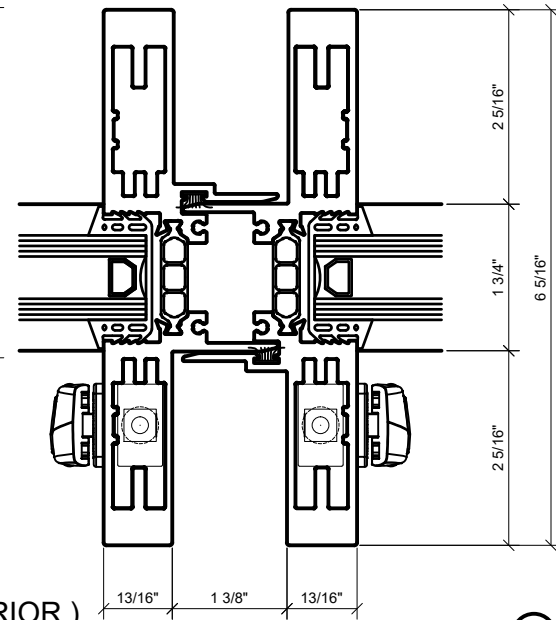

2 INTERLOCKER VERTICAL (INTERIOR)
1'-0"=1'-0" ARCH REF: N/A

4 INTERLOCKER VERTICAL (INTERIOR)
1'-0"=1'-0" ARCH REF: N/A

3 MEETING VERTICAL
1'-0"=1'-0" ARCH REF: N/A