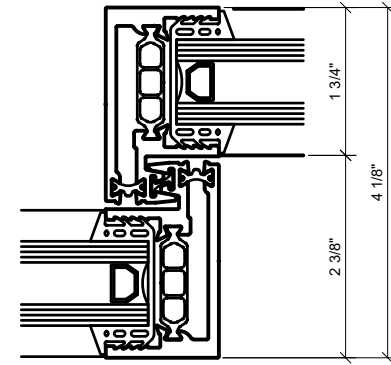

Revisions By:

CRL.

Description:
S100 SERIES
SLIDING DOORS

Drawn By: HW
Date: 08/12/2020
Scale: AS NOTED
File Name:
S100 SERIES SLIDING DOORS
Sheet

4.05

5 WALL JAMB AT FIXED PANEL
1'-0"=1'-0" ARCH REF: N/A