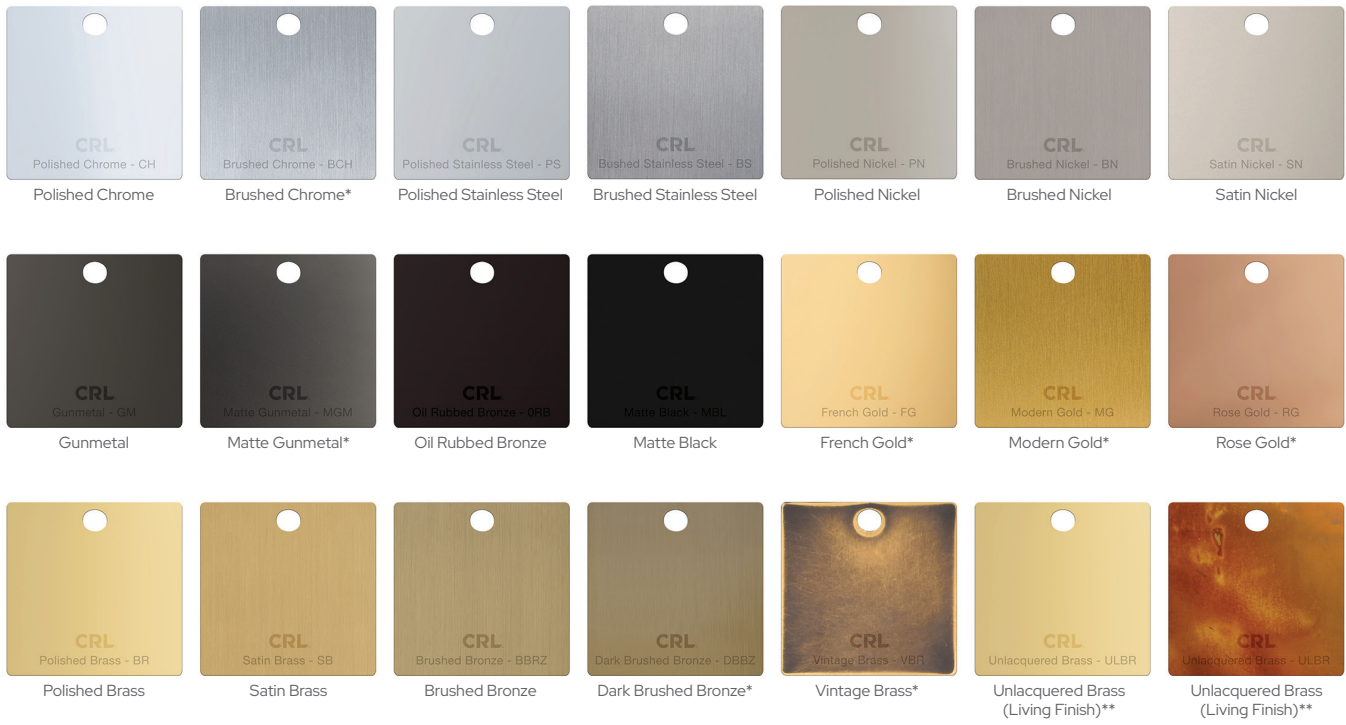

NEW Shower Hardware Finishes

Endless Design Opportunities

We're excited to announce **seven new shower hardware finishes** for two of our most popular shower hinges: Vienna and Cologne! The new finishes are also available on a curated selection of clamps and handles, providing more flexibility to create a variety of looks.

New finishes include:

Matte Gunmetal, Brushed Chrome, Vintage Brass, Dark Brushed Bronze, Modern Gold, Rose Gold, and French Gold

CRL | Complete Shower Hardware Finish Collection

Finish Samples

The new shower hardware finish ring and tri-fold book feature a complete collection of swatches ranging from cool to warm tones for easy browsing and comparison.

Item no. SDRCK

Item no. SDFD05

*New shower hardware finish

**Unlacquered Brass is a living finish and develops a distinct patina over time. These swatches illustrate its appearance at installation and after 5+ years of aging.