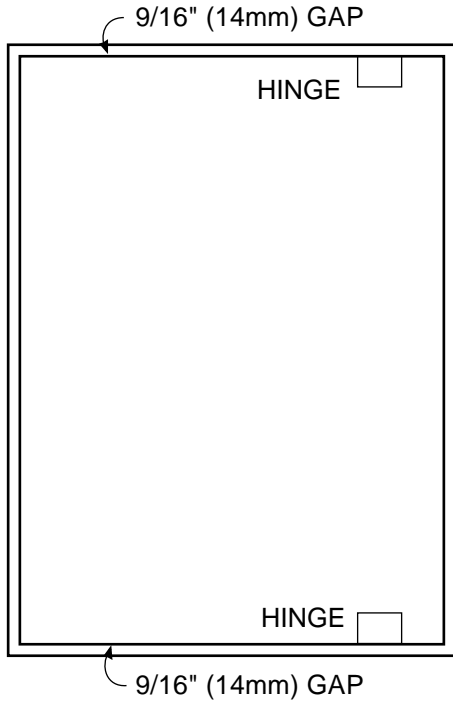

C.R. LAURENCE CO., INC.
PROFESSIONAL QUALITY

SENIOR PRIMA

Top or Bottom Mount Hinge

CAT No. SRPPH01

Edge Mount Method (9/16" (14mm) Clearance)

C.R. Laurence Co., Inc. For technical assistance in the United States call toll free (800) 421-6144; from Canada call toll free (877) 421-6144;
 www.crlaurence.com Outside the U.S. and Canada call (323) 588-1281. Ask for Tech Sales at Extension 777. Toll free fax (800) 587-7501.