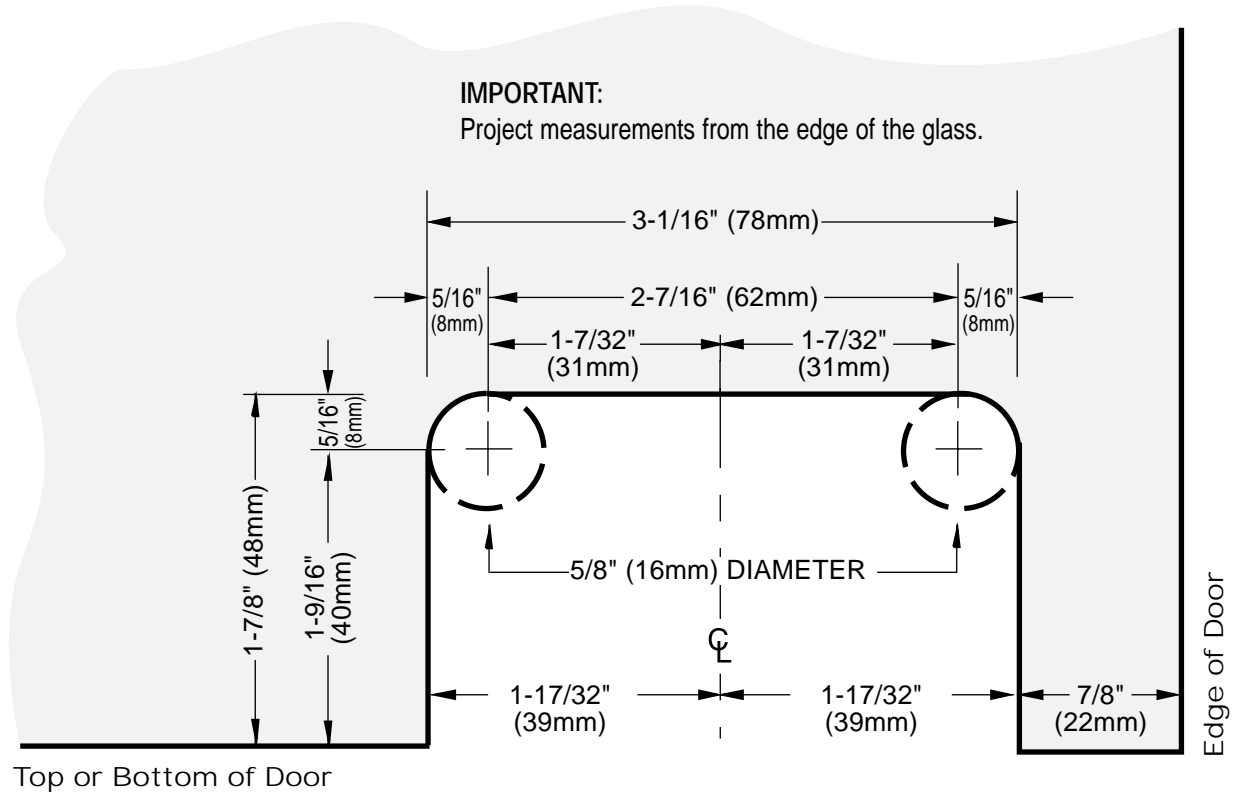

C.R. LAURENCE CO., INC.
PROFESSIONAL QUALITY

SENIOR PRIMA

Top or Bottom Mount Hinge

CAT No. SRPPH01

Edge Mount Method (9/16" (14mm) Clearance)

C.R. Laurence Co., Inc. For technical assistance in the United States call toll free (800) 421-6144; from Canada call toll free (877) 421-6144;
 www.crlaurence.com Outside the U.S. and Canada call (323) 588-1281. Ask for Tech Sales at Extension 777. Toll free fax (800) 587-7501.