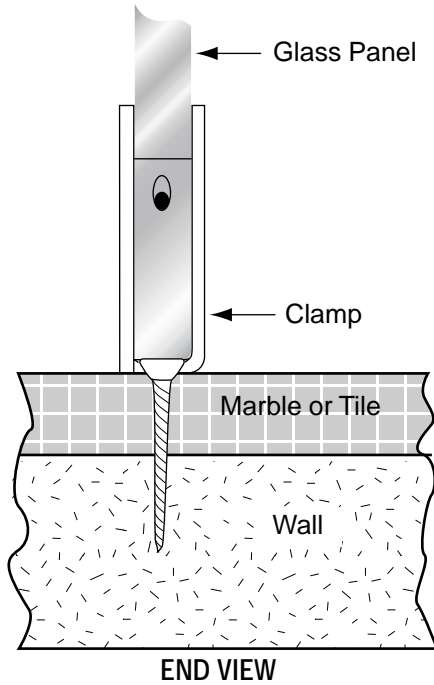

C.R. LAURENCE CO., INC.
PROFESSIONAL QUALITY

TYPICAL INSTALLATION

TEMPLATE

Important: Project measurements from the edge of the glass

GLASS CLAMPS

Beveled Wall Mount Clamp

CAT. No. BGCU1

Square Wall Mount Clamp