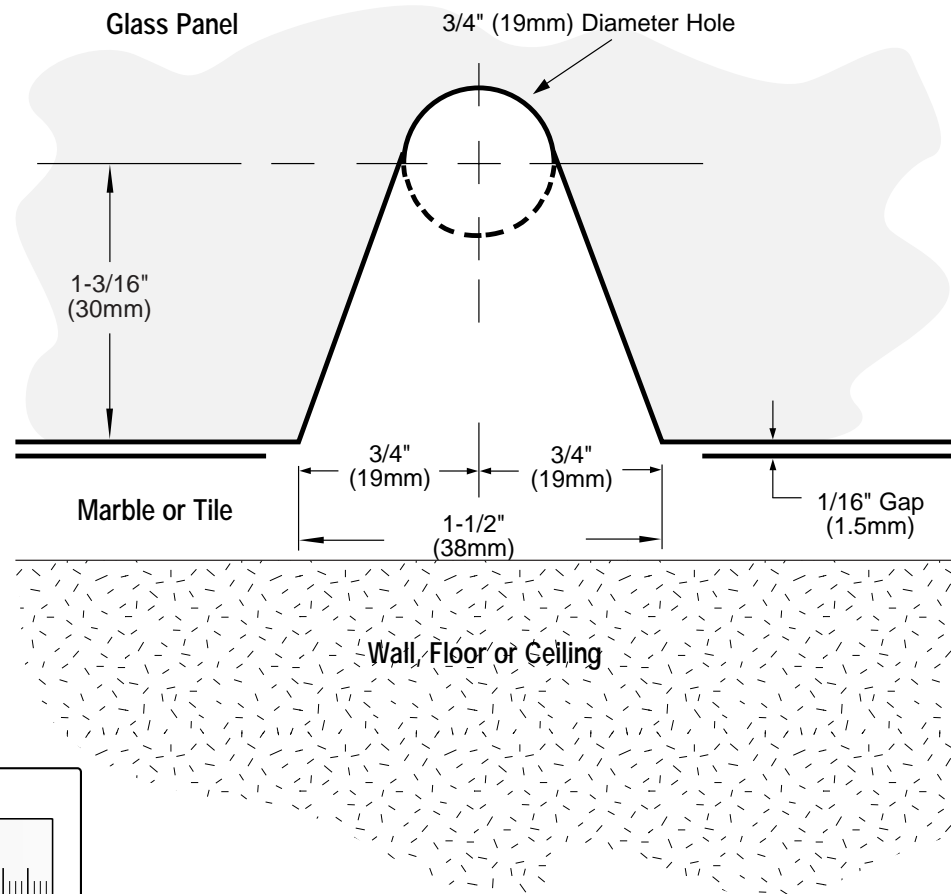

C.R. LAURENCE CO., INC.
PROFESSIONAL QUALITY

TYPICAL INSTALLATION

TEMPLATE

Important: Project measurements from the edge of the glass

GLASS CLAMPS

Beveled Wall Mount Clamp

CAT. No. BGCU1

Square Wall Mount Clamp