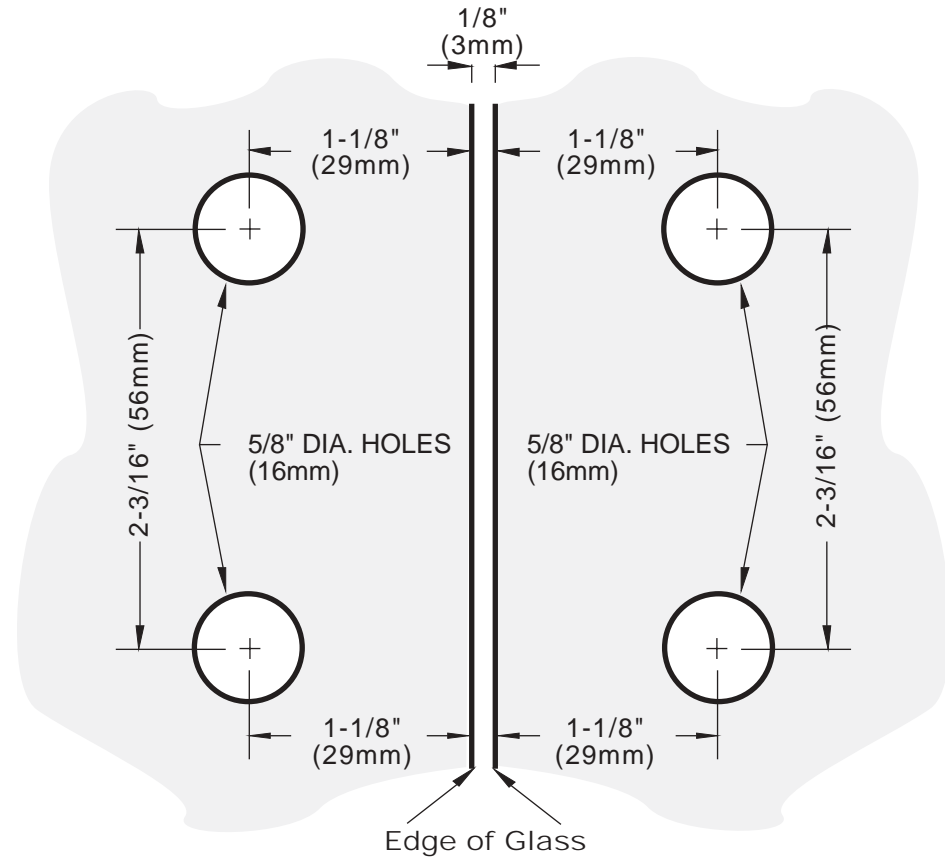

C.R. LAURENCE CO., INC.
PROFESSIONAL QUALITY

IMPORTANT:
Project measurements from the edge of the glass.

PETITE

180° Glass-to-Glass Hinge (Door Swings 180° Out Only)

CAT. No. PET181

C.R. Laurence Co., Inc. For technical assistance in the United States call toll free (800) 421-6144; from Canada call toll free (877) 421-6144;
www.crlaurence.com Outside the U.S. and Canada call (323) 588-1281. Ask for Tech Sales at Extension 777. Toll free fax (800) 587-7501.