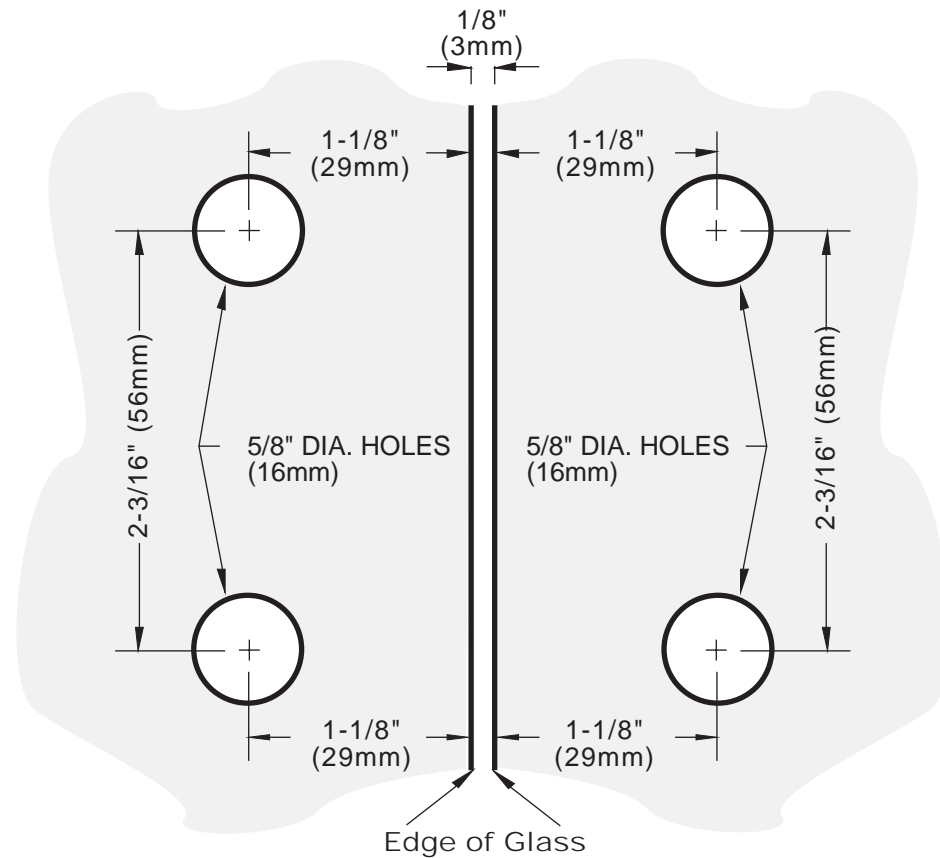

C.R. LAURENCE CO., INC.
PROFESSIONAL QUALITY

IMPORTANT:
Project measurements from the edge of the glass.

MONACO

180° Glass-to-Glass Hinge (Door Swings 180° Out Only)

CAT. No. MON181