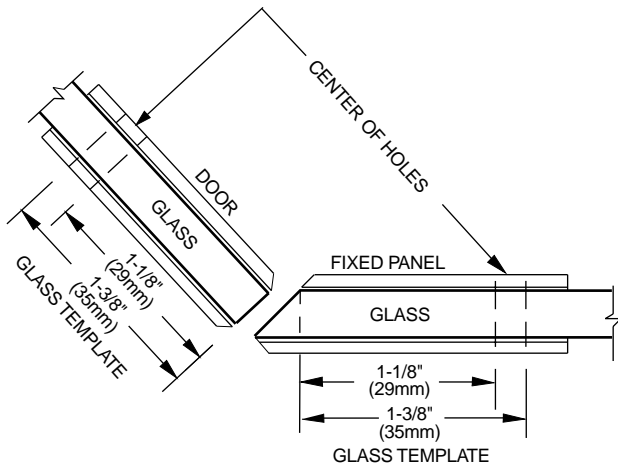

C.R. LAURENCE CO., INC.
PROFESSIONAL QUALITY

MONACO
 135° Glass-to-Glass Hinge
 CAT No. MON135