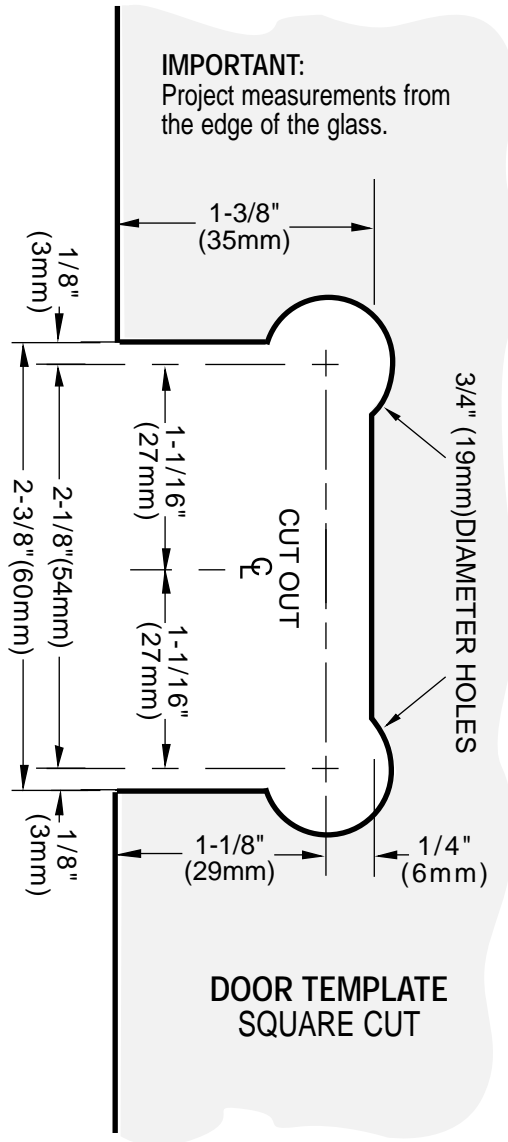

C.R. LAURENCE CO., INC.
PROFESSIONAL QUALITY

MONACO
 135° Glass-to-Glass Hinge
 CAT No. MON135