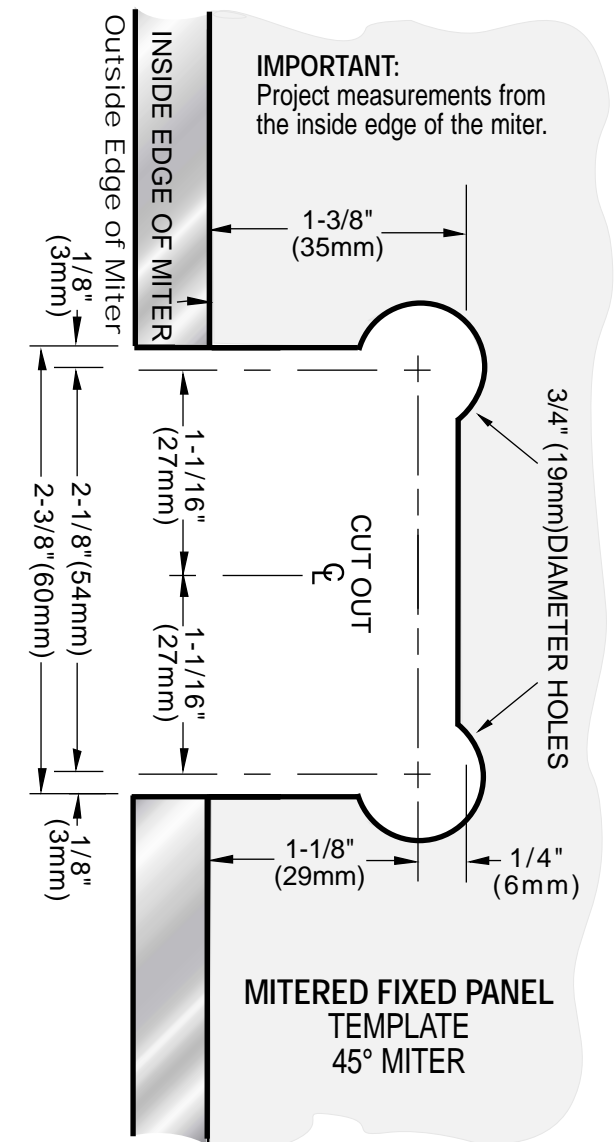

C.R. LAURENCE CO., INC.
PROFESSIONAL QUALITY

MONACO
 135° Glass-to-Glass Hinge
 CAT No. MON135