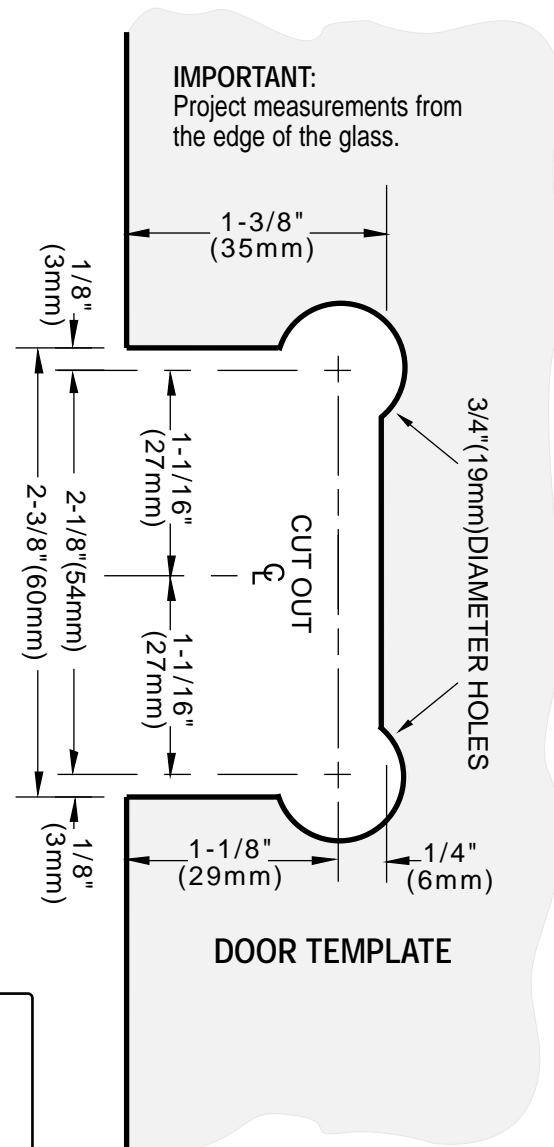

C.R. LAURENCE CO., INC.
PROFESSIONAL QUALITY

MONACO

90° Glass-to-Glass Hinge
 CAT No. MON090