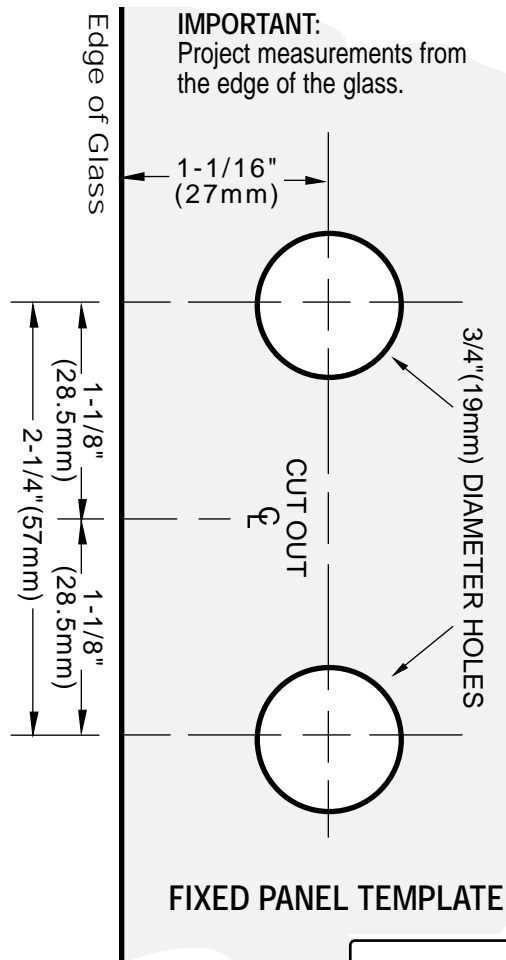

C.R. LAURENCE CO., INC.
PROFESSIONAL QUALITY

MONACO

90° Glass-to-Glass Hinge
 CAT No. MON090