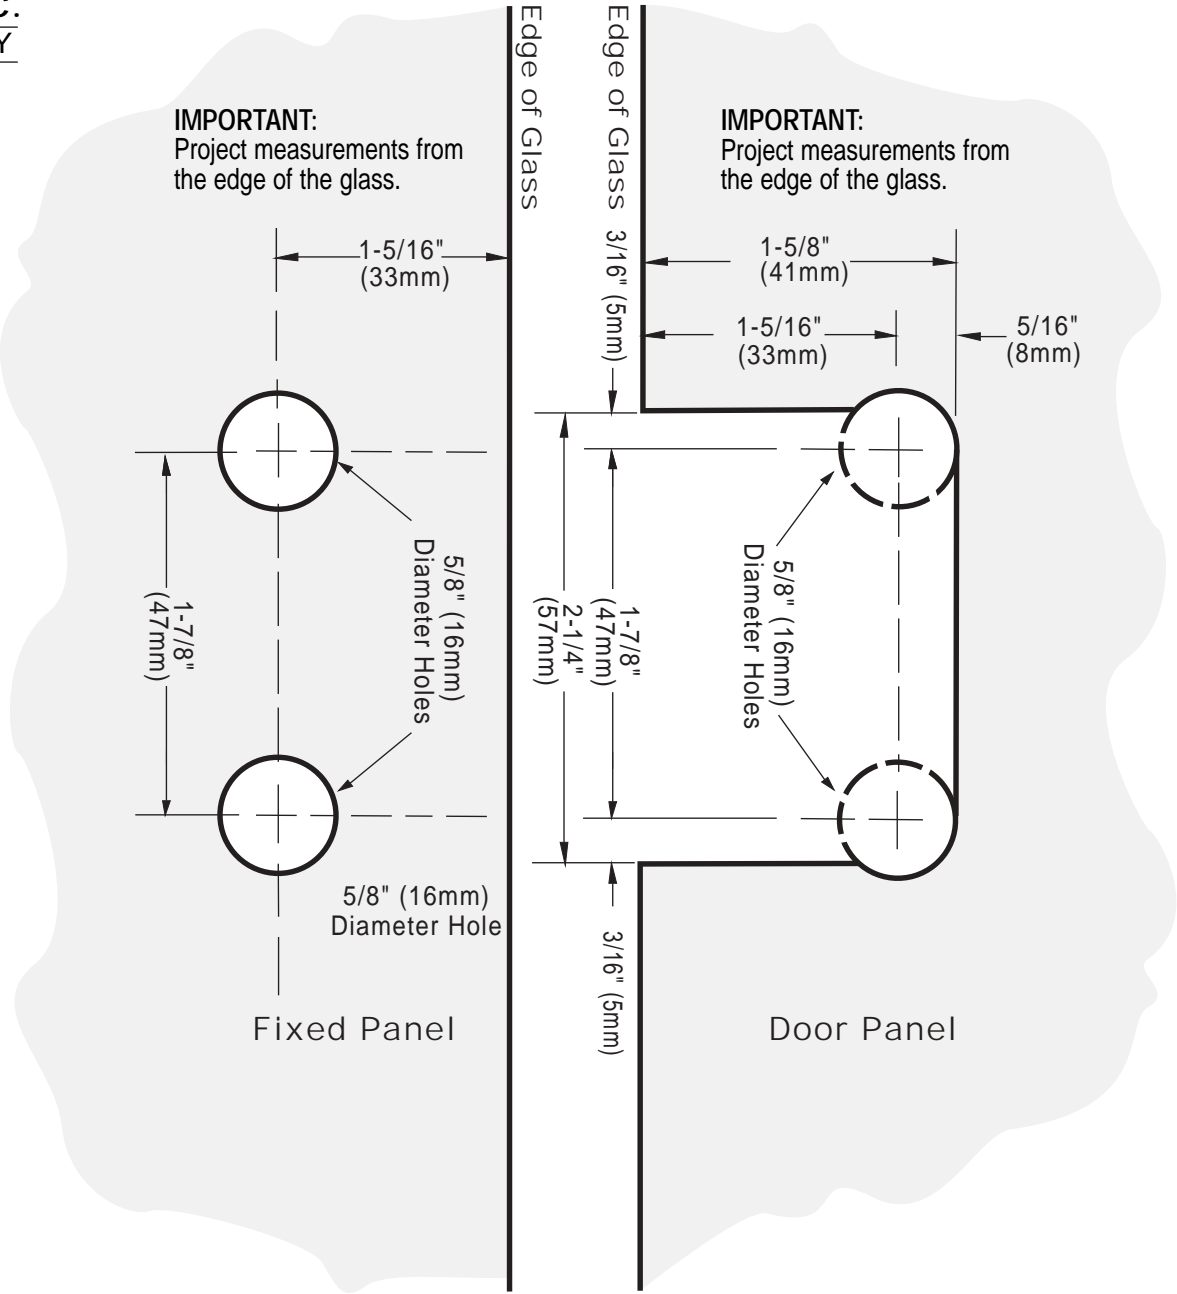

C.R. LAURENCE CO., INC.
PROFESSIONAL QUALITY

MILANO

90° Glass-to-Glass Hinge

CAT No. M1L090