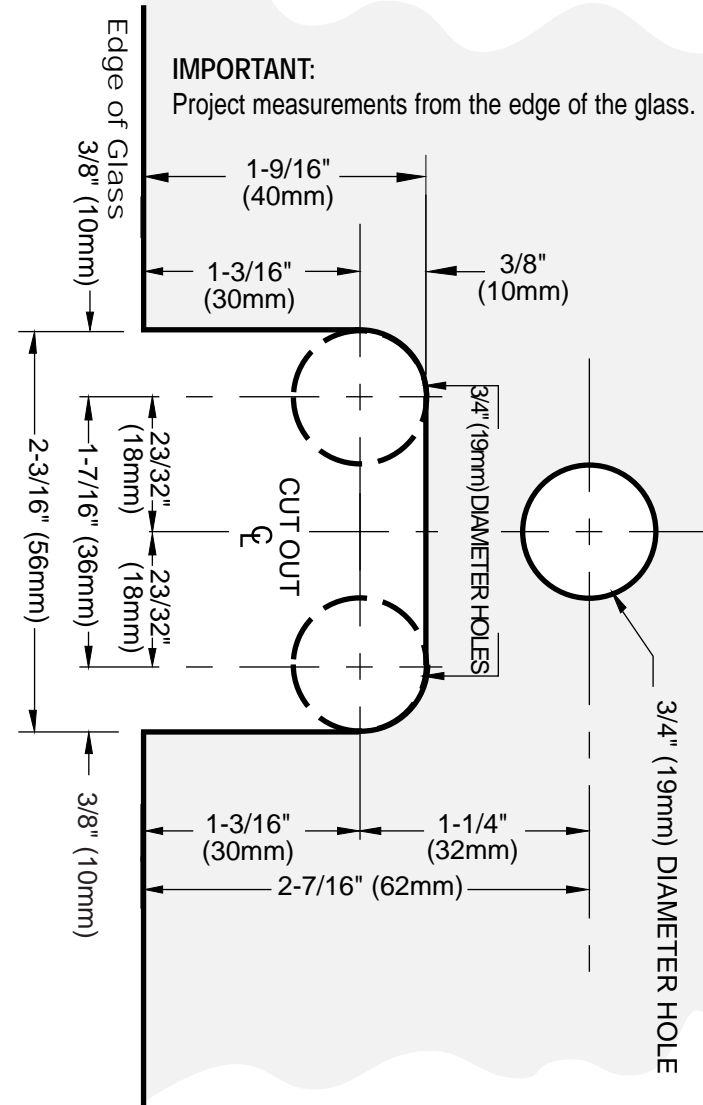

C.R. LAURENCE CO., INC.
PROFESSIONAL QUALITY

JUNIOR CATHEDRAL

Wall Mount Hinge – Offset Back Plate

CAT No. JRCAT044