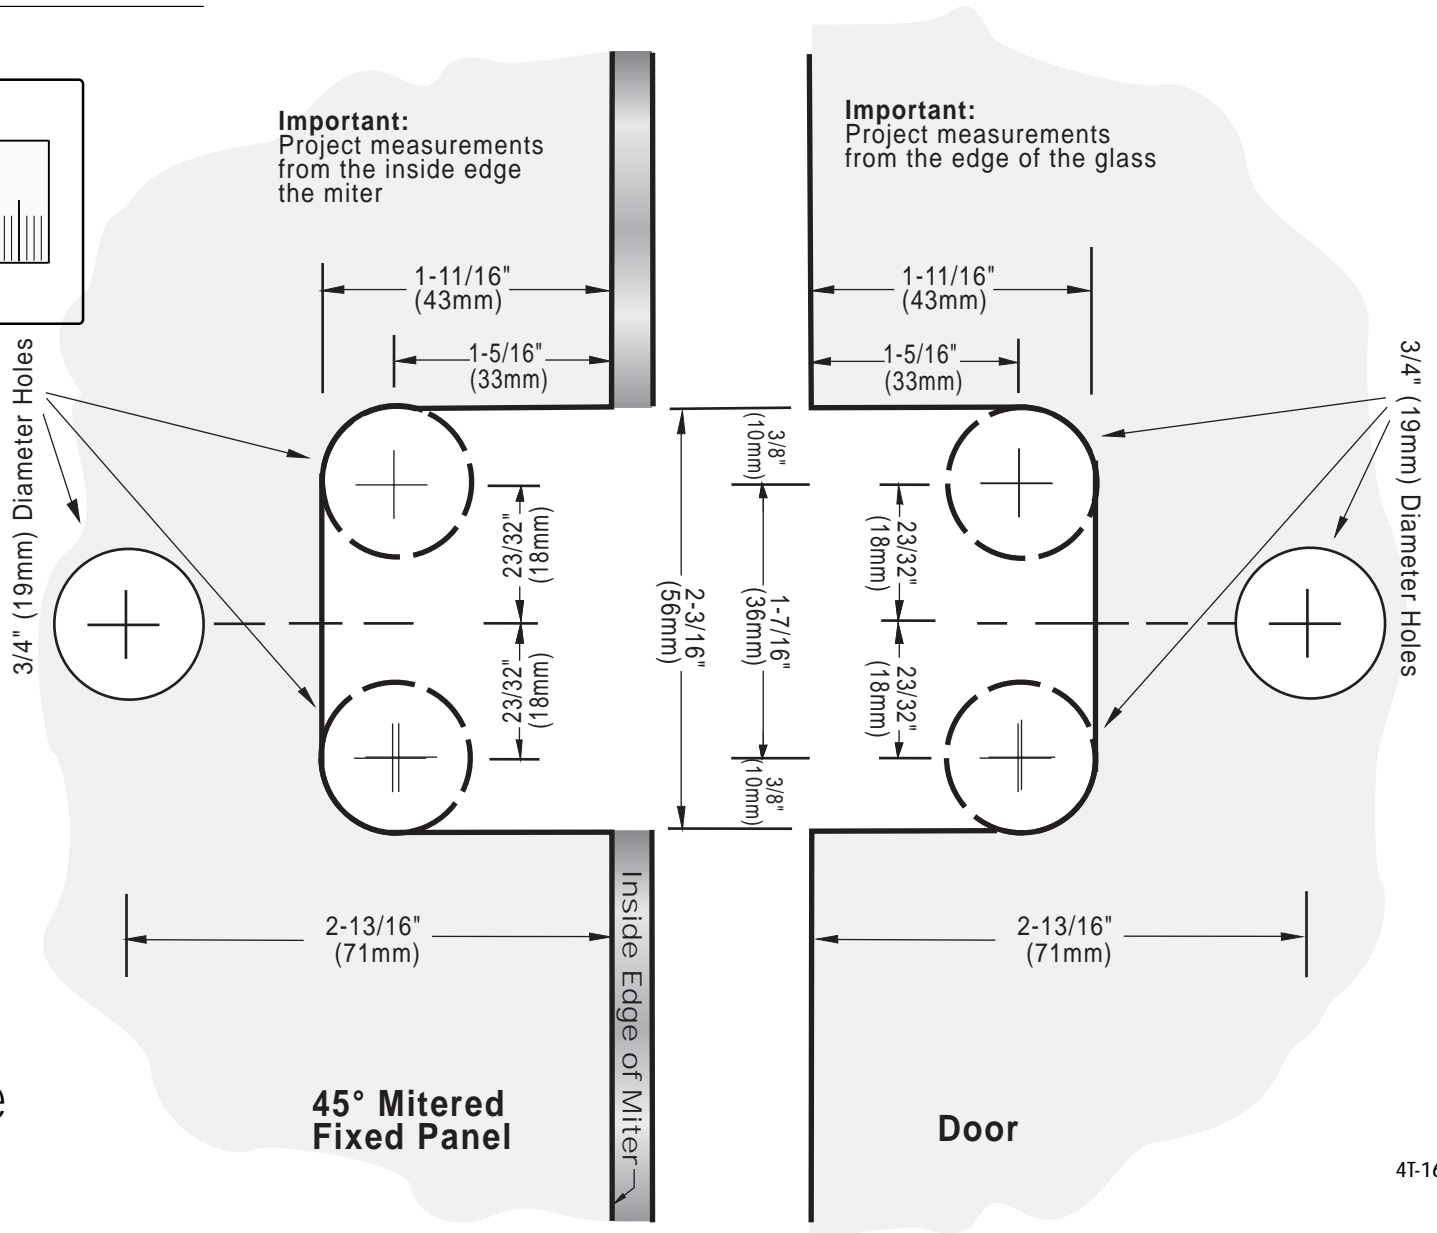

C.R. LAURENCE CO., INC.
PROFESSIONAL QUALITY

BERLIN

135° Glass-to-Glass Hinge

CAT No. BER135