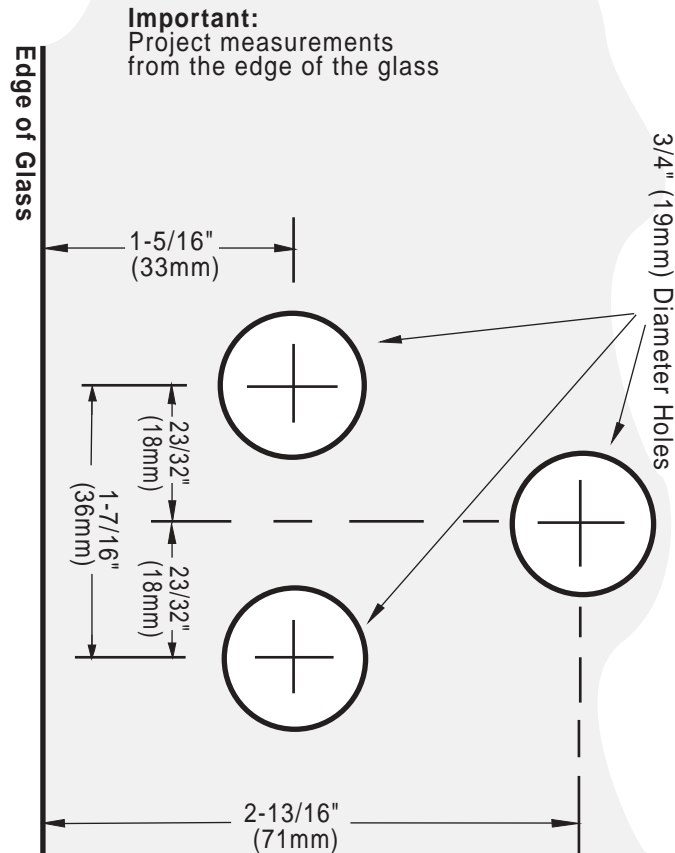

C.R. LAURENCE CO., INC.
PROFESSIONAL QUALITY

Fixed Panel Template

Door Template

BERLIN
 90° Glass-to-Glass Hinge
 CAT. No. BER090