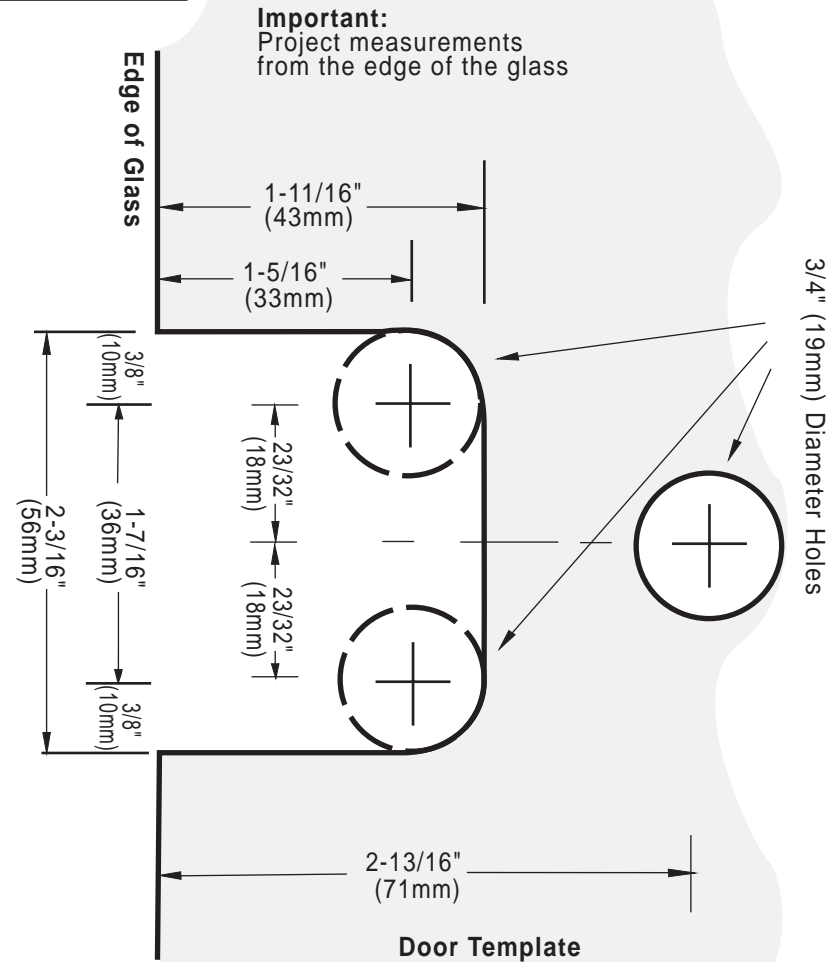

C.R. LAURENCE CO., INC.
PROFESSIONAL QUALITY

Fixed Panel Template

Door Template

BERLIN
 90° Glass-to-Glass Hinge
 CAT. No. BER090