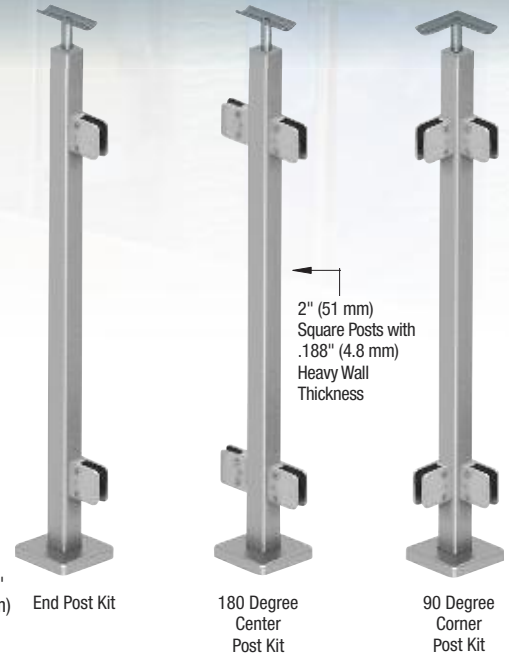

CRL's Glass Clamp Round Post Kits are manufactured from heavy wall 1.9" (48 mm) diameter Stainless Steel Tubing. Kits are supplied complete with a Base Plate, Base Plate Cover Canopy, Standoff Saddle, and Z-Series Glass Clamps that are factory-attached to the Post.

Phone: (800) 421-6144 Ext. 7730 | Fax: (800) 587-7501 | Email: railings@crlaurence.com

crlaurence.com
usalum.com
crl-arch.com

Z-SERIES POST RAILING SYSTEM

NEW!

CRL GLASS CLAMP SQUARE RAILING POST KITS

- Square or Round Z-Series Glass Clamps Mounted on 2" (51 mm) Square Posts
- Ready to Install for Both Commercial and Residential Applications
- Grade 316 Stainless
- Designed to Accept 1/2" (12 mm) Tempered Glass
- Standard Guard Rail Post Heights
- Custom Post Heights Also Available
- Offered in Two Standard Stainless Finishes
- Custom Powder Paint Finishes Also Available
- Post Kits Include Glass Clamps

CRL's Glass Clamp Square Post Kits are manufactured from heavy wall 2" (51 mm) Stainless Steel Tubing. Kits are supplied complete with a Base Plate, Base Plate Cover Canopy, Standoff Saddle, and Z-Series Glass Clamps that are factory-attached to the Post.