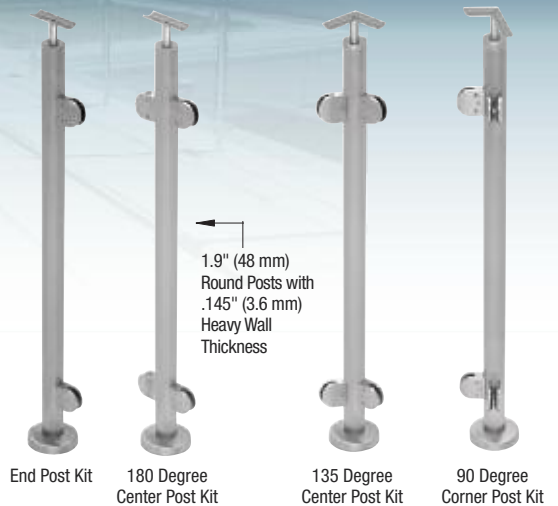

Z-SERIES POST RAILING SYSTEM

NEW!

CRL GLASS CLAMP ROUND RAILING POST KITS

- Square or Round Z-Series Glass Clamps Mounted on 1.9" (48 mm) Diameter Posts
- Ready to Install for Both Commercial and Residential Applications
- Grade 316 Stainless
- Designed to Accept 1/2" (12 mm) Tempered Glass
- Standard Guard Rail Post Heights
- Custom Post Heights Also Available
- Offered in Two Standard Stainless Finishes
- Custom Powder Paint Finishes Also Available
- Post Kits Include Glass Clamps

CRL's Glass Clamp Round Post Kits are manufactured from heavy wall 1.9" (48 mm) diameter Stainless Steel Tubing. Kits are supplied complete with a Base Plate, Base Plate Cover Canopy, Standoff Saddle, and Z-Series Glass Clamps that are factory-attached to the Post.

NOTE: Blank Post Kits are also available, go to crlaurence.com/post-railing for more information.

90 DEGREE CORNER POST KITS

42" HEIGHT CAT. NO.	CLAMP TYPE		FINISH
P7ZR42LBS	Round	Z312 Series	Brushed Stainless
P7ZS42LBS	Square	Z712 Series	Brushed Stainless
P7ZR42LPS	Round	Z312 Series	Polished Stainless
P7ZS42LPS	Square	Z712 Series	Polished Stainless

CRL's Glass Clamp Square Post Kits are manufactured from heavy wall 2" (51 mm) Stainless Steel Tubing. Kits are supplied complete with a Base Plate, Base Plate Cover Canopy, Standoff Saddle, and Z-Series Glass Clamps that are factory-attached to the Post.