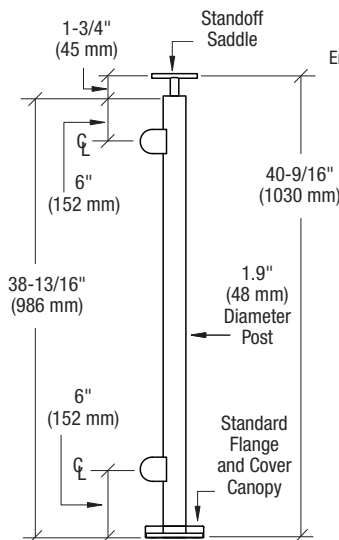

- Square or Round Z-Series Glass Clamps Mounted on 1.9" (48 mm) Diameter Posts
- Ready to Install for Both Commercial and Residential Applications
- Grade 316 Stainless
- Designed to Accept 1/2" (12 mm) Tempered Glass
- Standard Guard Rail Post Heights
- Custom Post Heights Also Available
- Offered in Two Standard Stainless Finishes
- Custom Powder Paint Finishes Also Available
- Post Kits Include Glass Clamps

CRL's Glass Clamp Round Post Kits are manufactured from heavy wall 1.9" (48 mm) diameter Stainless Steel Tubing. Kits are supplied complete with a Base Plate, Base Plate Cover Canopy, Standoff Saddle, and Z-Series Glass Clamps that are factory-attached to the Post.

NOTE: Blank Post Kits are also available, go to crlaurence.com/post-railing for more information.