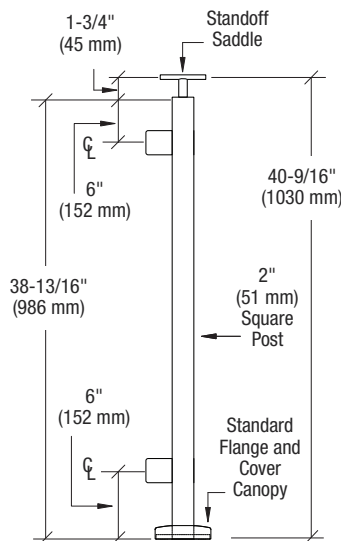

- Square or Round Z-Series Glass Clamps Mounted on 2" (51 mm) Square Posts
- Ready to Install for Both Commercial and Residential Applications
- Grade 316 Stainless
- Designed to Accept 1/2" (12 mm) Tempered Glass
- Standard Guard Rail Post Heights
- Custom Post Heights Also Available
- Offered in Two Standard Stainless Finishes
- Custom Powder Paint Finishes Also Available
- Post Kits Include Glass Clamps

CRL's Glass Clamp Square Post Kits are manufactured from heavy wall 2" (51 mm) Stainless Steel Tubing. Kits are supplied complete with a Base Plate, Base Plate Cover Canopy, Standoff Saddle, and Z-Series Glass Clamps that are factory-attached to the Post.

NOTE: Blank Post Kits are also available, go to crlaurence.com/post-railing for more information.