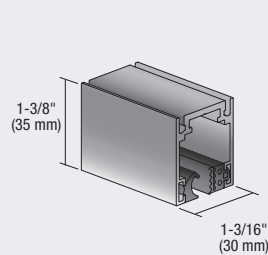

You can also email us at partitions@crlaurence.com.

Hinge and Lock Hardware Available in Square or Round Profiles

Door to Wall Frame

Deep Head Channel

Door to Glass Frame

Shallow Frame

C.R. LAURENCE COMPANY
crlaurence.com | usalum.com | crl-arch.com