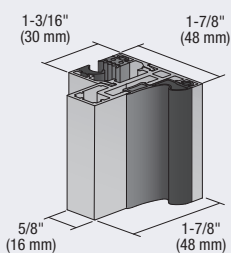

You can also email us at partitions@crlaurence.com.

Hinge and Lock Hardware Available in Square or Round Profiles

Door to Wall Frame

Deep Head Channel

Door to Glass Frame

Shallow Frame

C.R. LAURENCE COMPANY
crlaurence.com | usalum.com | crl-arch.com