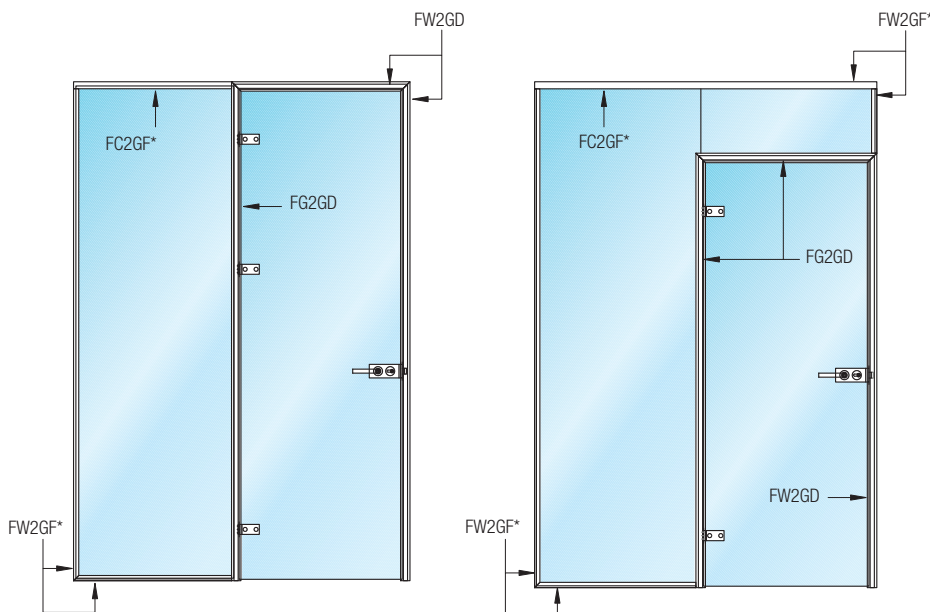

CAT. NO.	GASKET COLOR	FINISH
FTW2GDSA	Gray	Satin Anodized
FTW2GDBN	Black	Brushed Nickel

Minimum order: 1 each.

ORDERING INFORMATION:
Hinges, Locks, and Glazing Channels
Must be ordered separately
(see crlaurence.com/office-partitions).

CRL Fallbrook Door-to-Glass Door Frame Set

NEW!

- Glazing Channels, Door Hinges, and Locks Sold Separately

* FC2GF and FW2GF Optional Channels must be ordered separately.

Each Set Includes:

- 2 each 96-7/16" (2.45 m) lengths of Door Frame
- 1 each 43-5/16" (1.1 m) length of Door Frame
- 1 each Strike Plate
- 3 pair Hammer Head Nuts
- 4 each Corner Connectors

CAT. NO.	GASKET COLOR	FINISH
FTG2GDSA	Gray	Satin Anodized
FTG2GDBN	Black	Brushed Nickel

Minimum order: 1 each.

AVDB4242A_8/17

Go to
crlaurence.com/office-partitions
for a full selection of
Fallbrook Series Office Partition Systems
and Components.