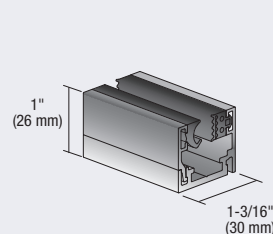

You can also email us at partitions@crlaurence.com.

Hinge and Lock Hardware Available in Square or Round Profiles

Door to Wall Frame

Deep Head Channel

Door to Glass Frame

Shallow Frame

C.R. LAURENCE COMPANY
crlaurence.com | usalum.com | crl-arch.com