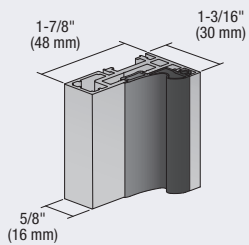

Door to Wall Frame