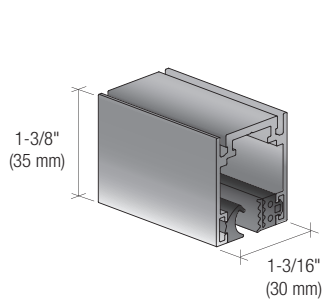

FC2GF
Deep Head Channel