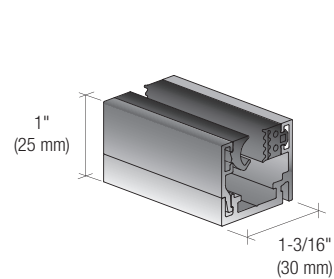

Slim Profile Framing: The Hallmark of the Fallbrook Series

FW2GD
Door-to-Wall Frame

FC2GF
Deep Head Channel

FG2GD
Door-to-Glass Frame

FW2GF
Floor/Wall Channel

Go to
crlaurence.com/office-partitions
for a full selection of
Fallbrook Series Office Partition Systems
and Components.

NEW!

- Door Hinges and Locks Sold Separately

Each Set Includes:

- 2 each 96-7/16" (2.45 m) lengths of Door Frame
- 1 each 43-5/16" (1.1 m) length of Door Frame
- 1 each Strike Plate
- 3 pair Hammer Head Nuts
- 4 each Corner Connectors