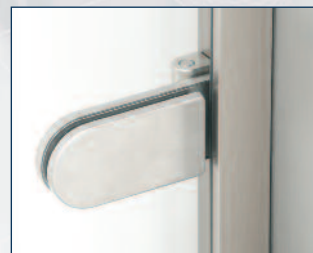

Hinge and Lock Hardware Available in Square or Round Profiles