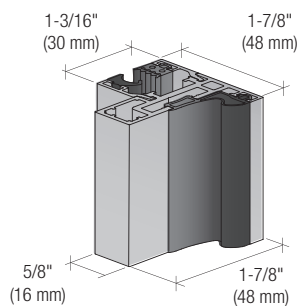

FG2GD
Door-to-Glass Frame