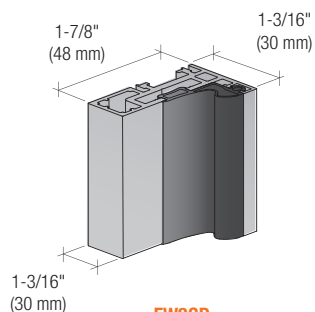

Slim Profile Framing: The Hallmark of the Fallbrook Series

FW2GD
Door-to-Wall Frame